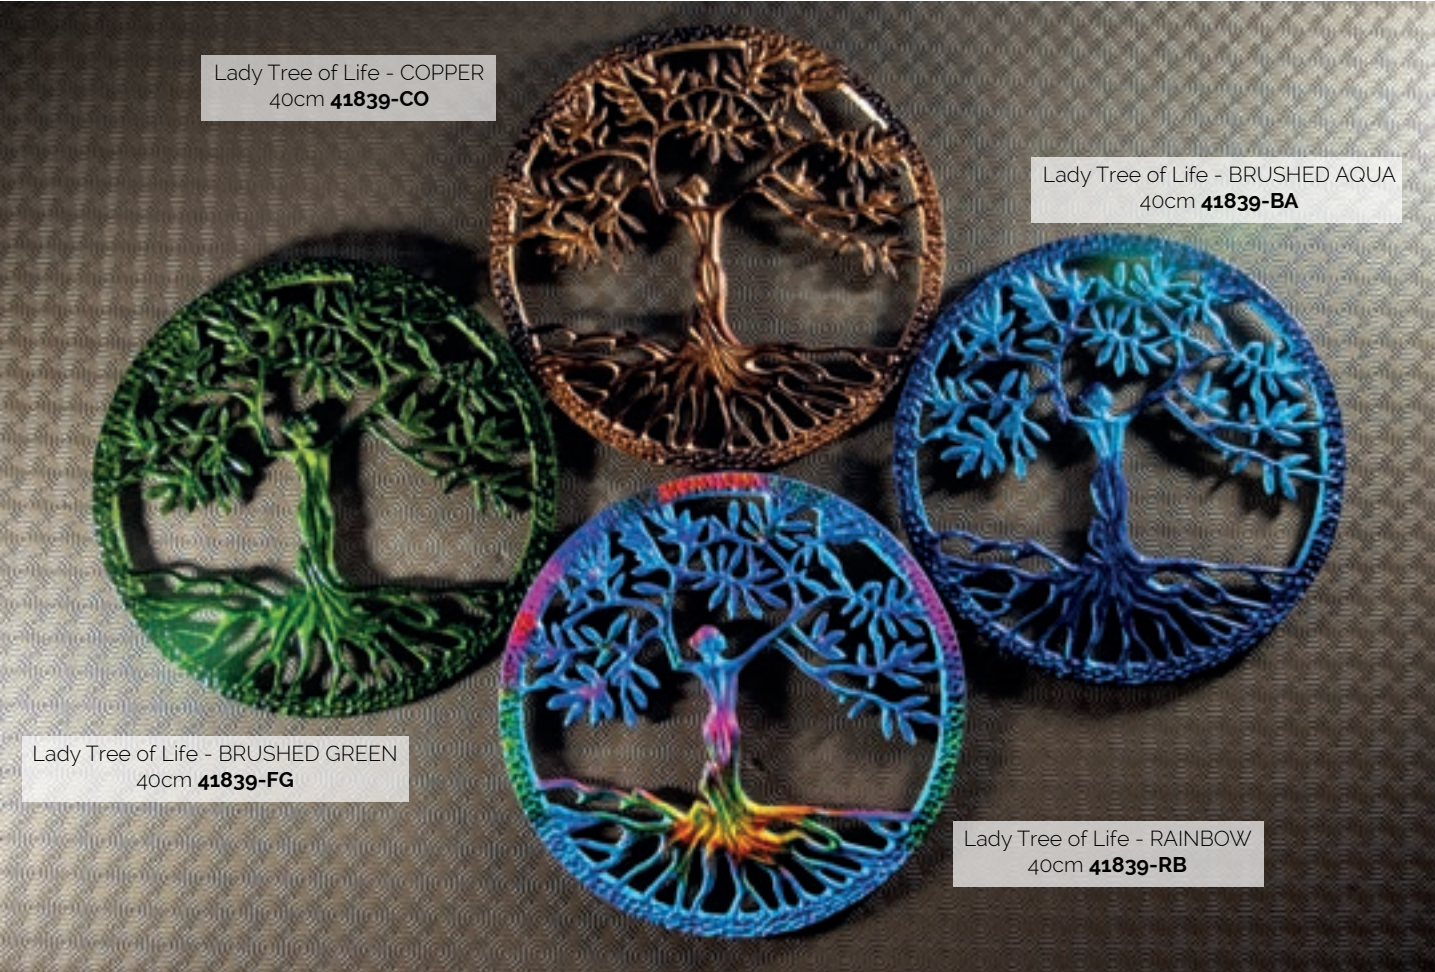

AluminArt Collection

Lady Tree of Life
40cm **41839**

Lady Tree of Life - Silver
40cm **41839-NK**

Bird Tree of Life
40cm **41843**

Brushed Aqua Tree of Life
40cm **41842-BA**

Bee of Life
40cm **41840**

Lady Tree of Life - COPPER
40cm **41839-CO**

Lady Tree of Life - BRUSHED AQUA
40cm **41839-BA**

Lady Tree of Life - BRUSHED GREEN
40cm **41839-FG**

Lady Tree of Life - RAINBOW
40cm **41839-RB**

AluminArt Collection

Poppy of Life
40cm **43159**

Poppy & Robin of Life
40cm **43157**