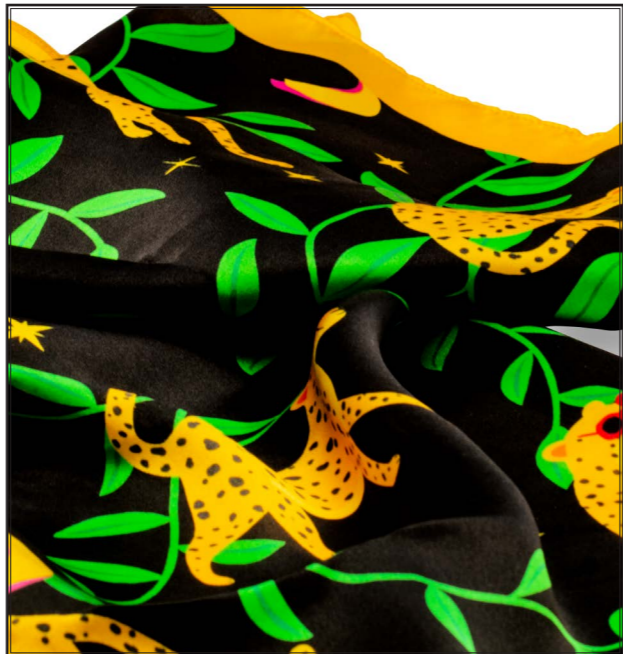

3 X SOCK IN A BOX STRIPED

TAE5015

ONE STEP AT
A TIME

STRIPED SILK SCARF (BOXED)
TAE5014

LUXURY SILK
SCARVES

CHEETAH SILK SCARF (BOXED)

TAE3010

LILAC CHEETAH NOTEBOOK & PEN
TAE5009FSC