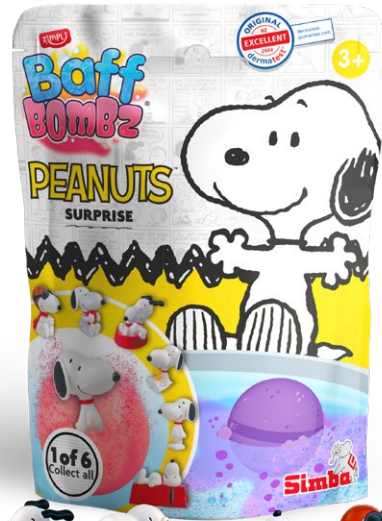

## Baff Bombz®

- Care Bears™ Surprise

- 100g Bath bomb with surprise Care Bears™ figure inside
- 1 of 7 styles to collect
- 24 Count CDU

Find out more!

RRP  
**£5.99**  
**\$7.99**

## Baff Bombz®

- Peanuts™ Surprise

- 100g Bath bomb with surprise Snoopy character figure inside
- 1 of 6 styles to collect
- 24 Count CDU

Find out more!

RRP  
**£5.99**  
**\$6.99**