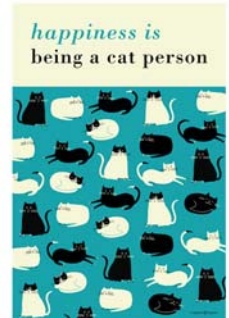

Cat Person Turquoise