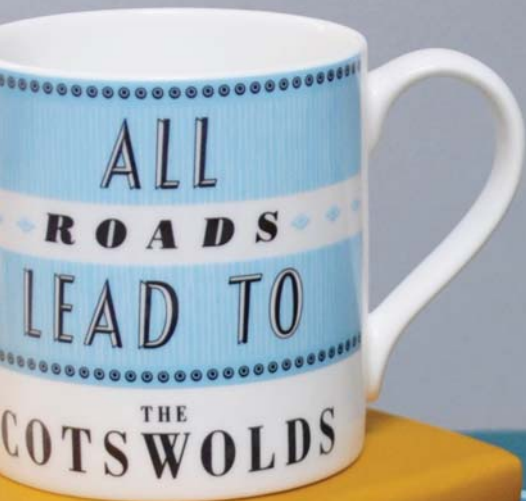

Artist

THE
PAVILION RANGE

*Personalise this range
with your place name or
ANY phrase you want!*

THE PAVILION RANGE PRICES

Standard Options

WALES	MY CAT
SCOTLAND	MY DOG
THE LAKE DISTRICT	THE GYM
THE COTSWOLDS	GIN & TONIC
YORKSHIRE	THE GOLF COURSE
DEVON	THE GARDEN
CORNWALL	