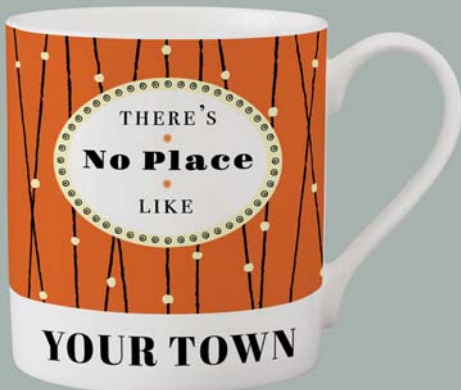

**Sea Wales Scotland
Devon Cornwall**

*Personalise for a small additional cost
Minimum of 24 mugs
See Price List for costings*

Meadow Range

Personalise this range with your town

night owl

march hare

foxy

ewe

flock

badger

Standard Options

**Countryside Wales Scotland
Devon Cornwall Lake District
Cotswolds Yorkshire**

Personalise for a small additional cost

Minimum of 24 mugs

See Price List for costings

FESTIVAL RANGE

Personalise this range with your town

garland

criss cross

luna

triangles

your town

Standard Options

**WALES SCOTLAND
DEVON CORNWALL
LAKE DISTRICT
COTSWOLDS
YORKSHIRE**

*Personalise for a small
additional cost*

Minimum of 24 mugs

See Price List for costings

Life Range

Life is better with a Cat

big cat pink

big cat green

peering cat pink