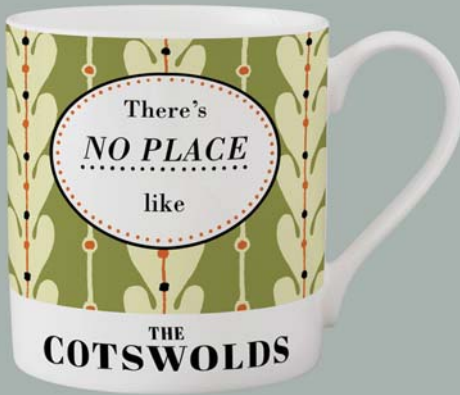

FESTIVAL RANGE

Personalise this range with your town

garland