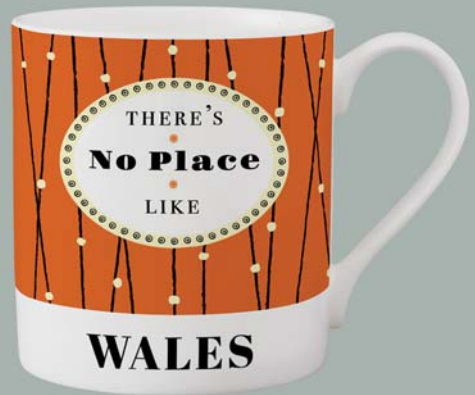

criss cross