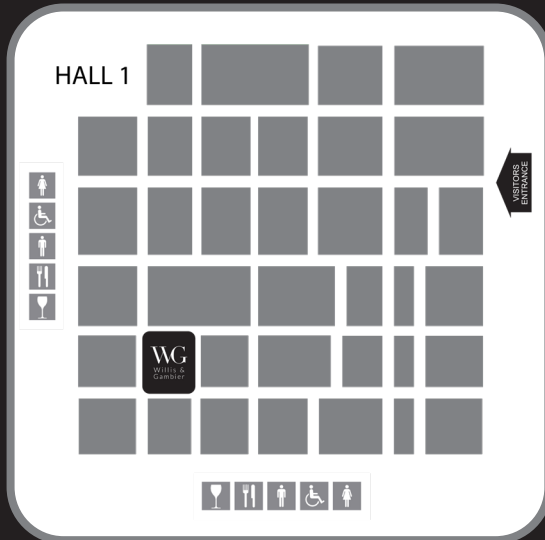

WG
Willis &
Gambier

January
**Furniture
Show**

18-21 JAN 2026

Hall 1 - Stand B70

Sorrento
Console Table

18-21 JAN 2026 | Hall 1 - Stand B70

WG

Willis & Gambier

We're here...

January Furniture Show

18-21 JAN 2026

Hall 1 - Stand B70

Tel: 01332 819924 Fax: 01322 812750

www.willisgambier.co.uk

info@birlea.com

Unit 6A, West Meadow Rise, Castle Donington, Derbyshire, DE74 2HL