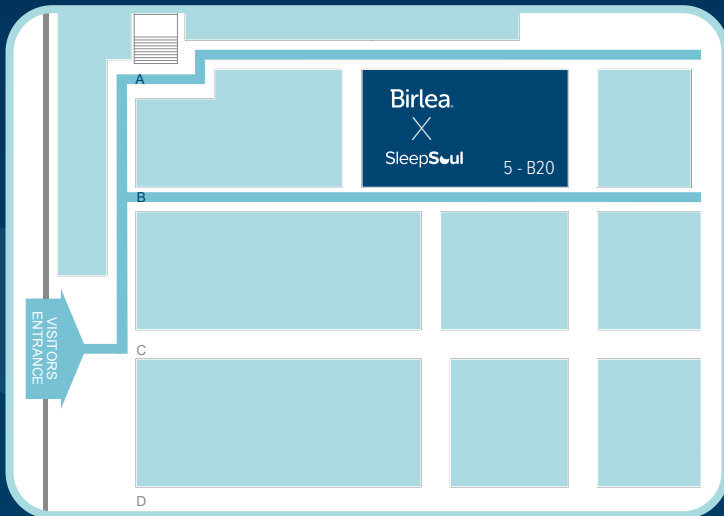

★ Trustpilot

For more information visit sleepsoul.co.uk

SleepSoul

find your SleepSoul mate

January Furniture Show

18-21 JAN 2026

Hall 5 - Stand B20

Visit us to see our brand new mattresses set to launch in 2026