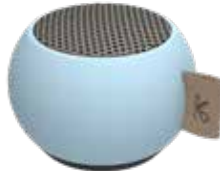

KFWT154
Cloudy Blue