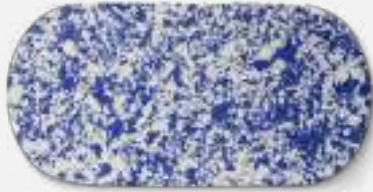

Rock Set of 4 Coasters

CURTBLO04BLU-UK

H1 X D10cm - Colli : 1
Cobalt Blue and White
80% Marble | 20% Resin
C.O.O India

WSP : RRP: £24

QTY

Rock Set of 4 Coasters

CURTBLO05BLK-UK

H1 X D10cm - Colli : 1
Black and White
80% Marble | 20% Resin
C.O.O India

WSP : RRP: £24

QTY

Rock Set of 4 Coasters

CURTBLO06CAR-UK

H1 X D10cm - Colli : 1
Caramel and White
80% Marble | 20% Resin
C.O.O India

WSP : RRP: £24

QTY

Rock Set of 4 Coasters

CURTBLO07GRN-UK

H1 X D10cm - Colli : 1
Green and White
80% Marble | 20% Resin
C.O.O India

WSP : RRP: £24

QTY

Rock Serving Tray

CURSER001BLU-UK

H1 X W20 X L40cm - Colli : 1
Cobalt Blue and White
80% Marble | 20% Resin
C.O.O India