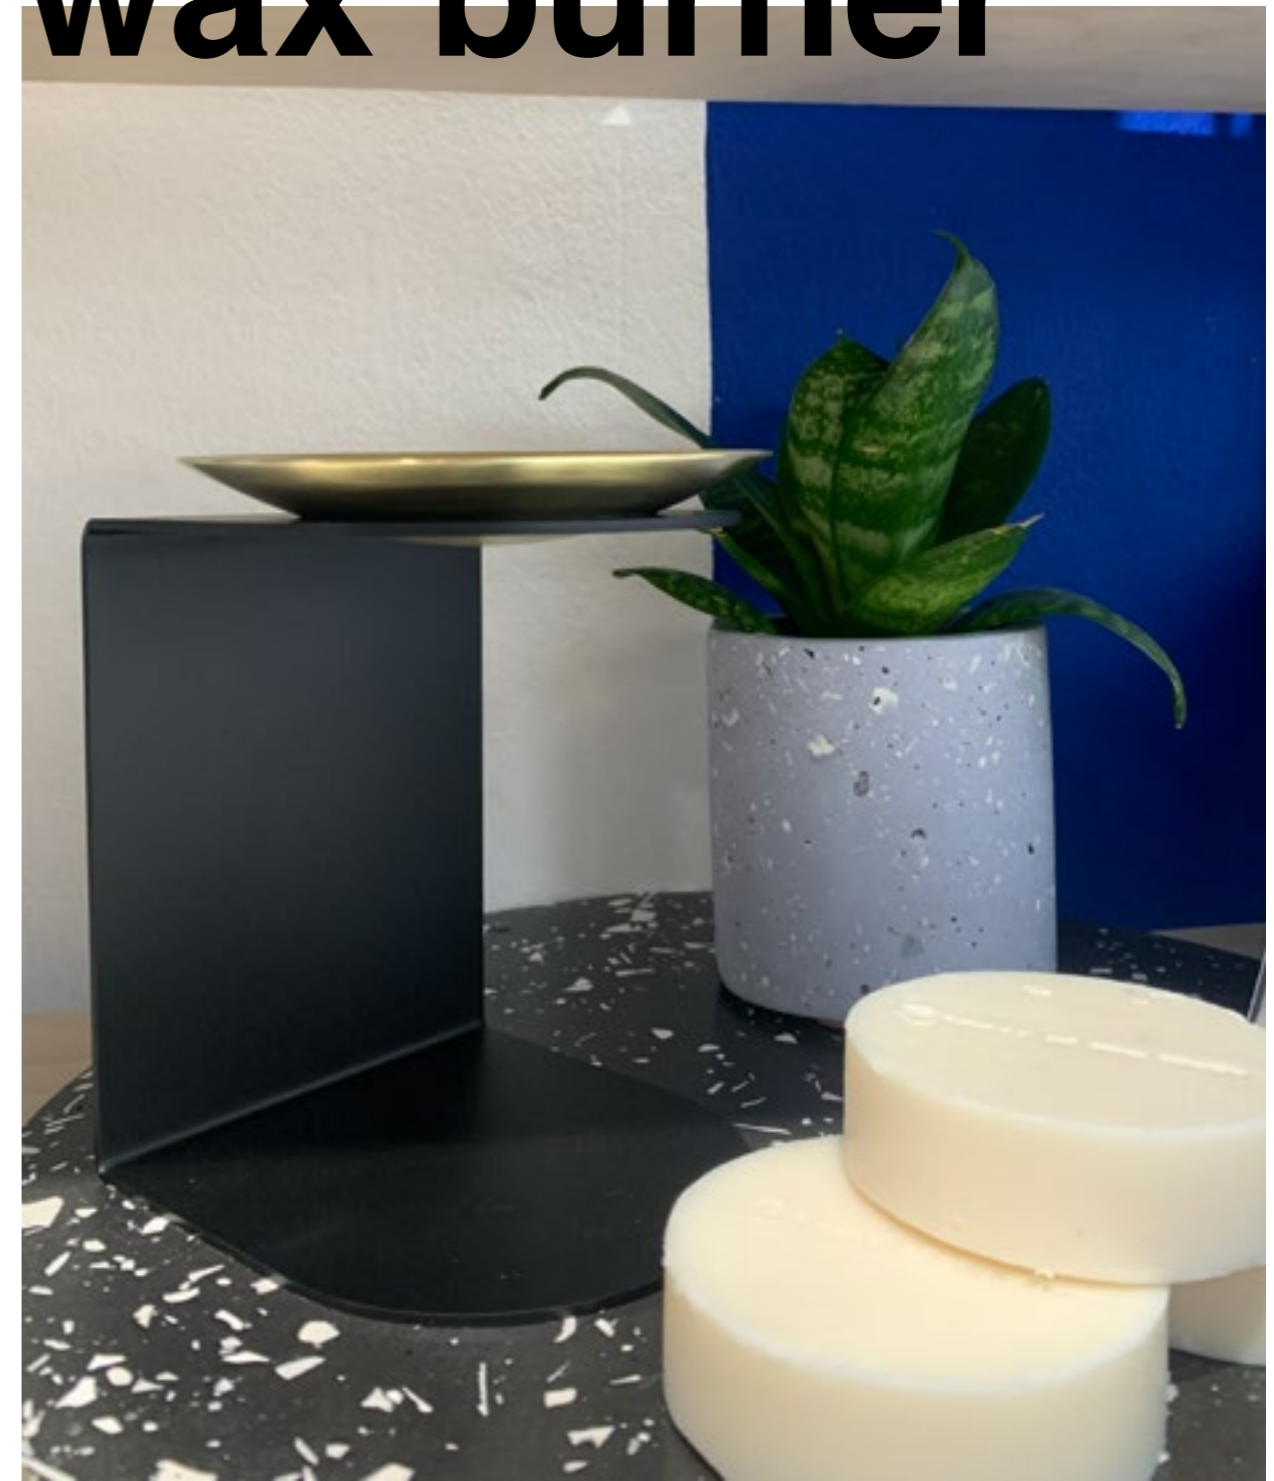

wax melts

product code	6 melts	Our wax melts are hand poured in small batches. We work with the highest quality fragrance oil and soy wax.
sharp peels	SP-WM	Available in six scents.
morning forest	MF-WM	
english gentlemen	EG-WM	
pancake	PAN-WM	
earth	EAR-WM	
calm	CAL-WM	

Key facts

- Highest quality Fragrance Oils
- lasting scent
- vegan friendly ingredients
- cruelty free
- paraben-free

pack size	6
unit price	8
pack price	48
RRP	18

Designed in house and made with laser cut steel and hand spun raw brass dish. The stand is powder coated in black and the dish is a satin finish. The brass will age over time and naturally patina

product code	
black and brass	WB-BB
pack size	4
unit price	15
pack price	60
RRP	30

wax burner