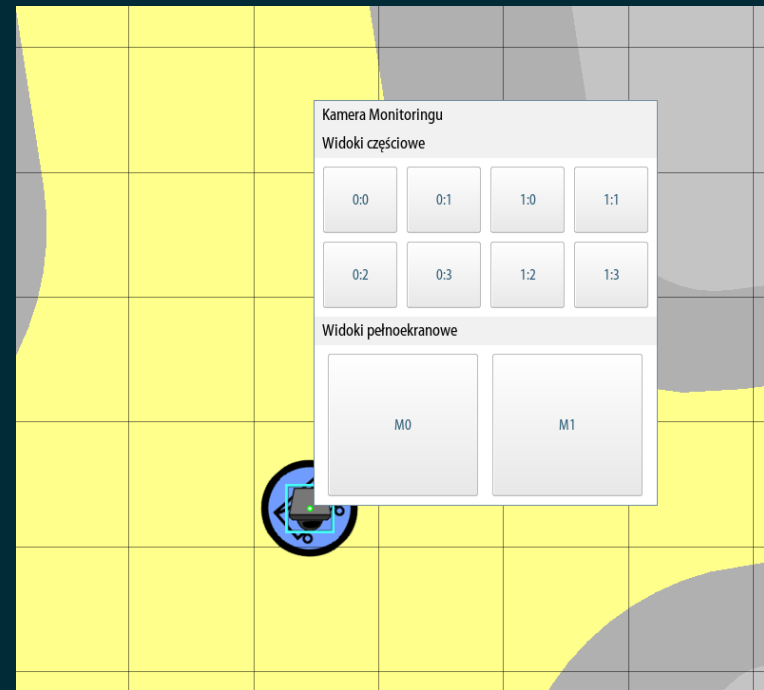

REAL INFORMATION SOURCES

- CCTV
- REAL LOCATION AND
TERMINOLOGY