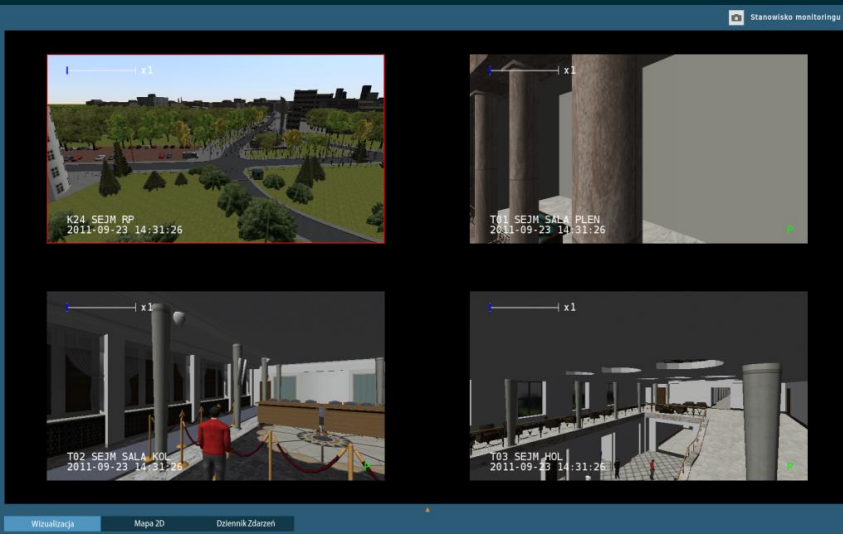

REAL INFORMATION SOURCES

- CCTV
- REAL LOCATION AND
TERMINOLOGY