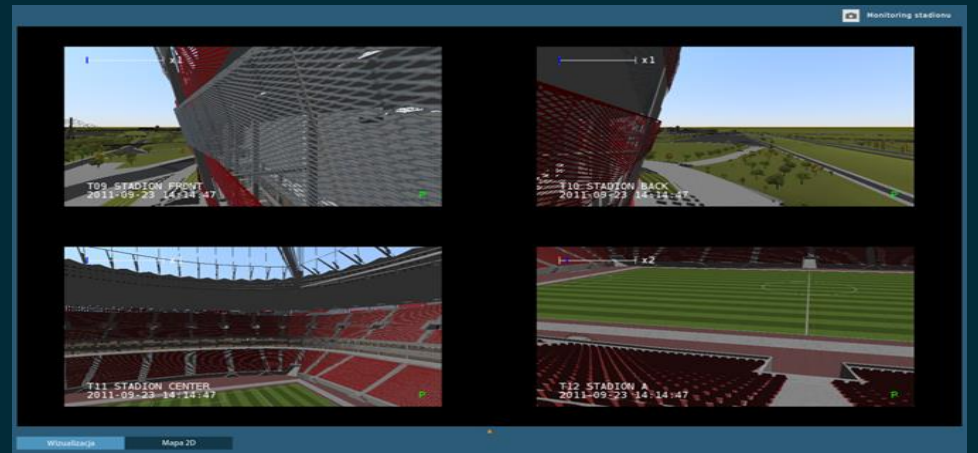

Police Academy in Szczytno

The project was conducted in 2009-2012 in consortium with ETC-PZL Aerospace Industries Sp. z o.o.