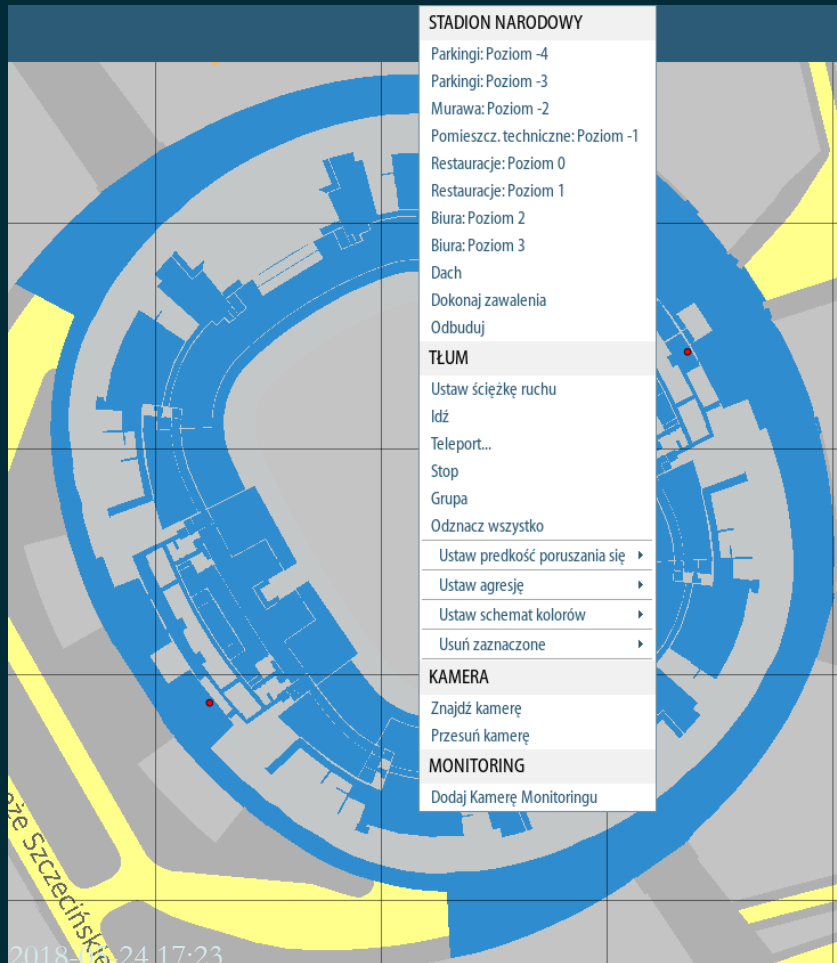

HIGHLY DETAILED

Police Academy
in Szczytno

ASSOCIATED SERVICES

Police Academy
in Szczytno

INTERACTION MODELS

Police Academy
in Szczytno

CITY DATABASE – CITY OF WARSAW

BUILDINGS INTERIOR