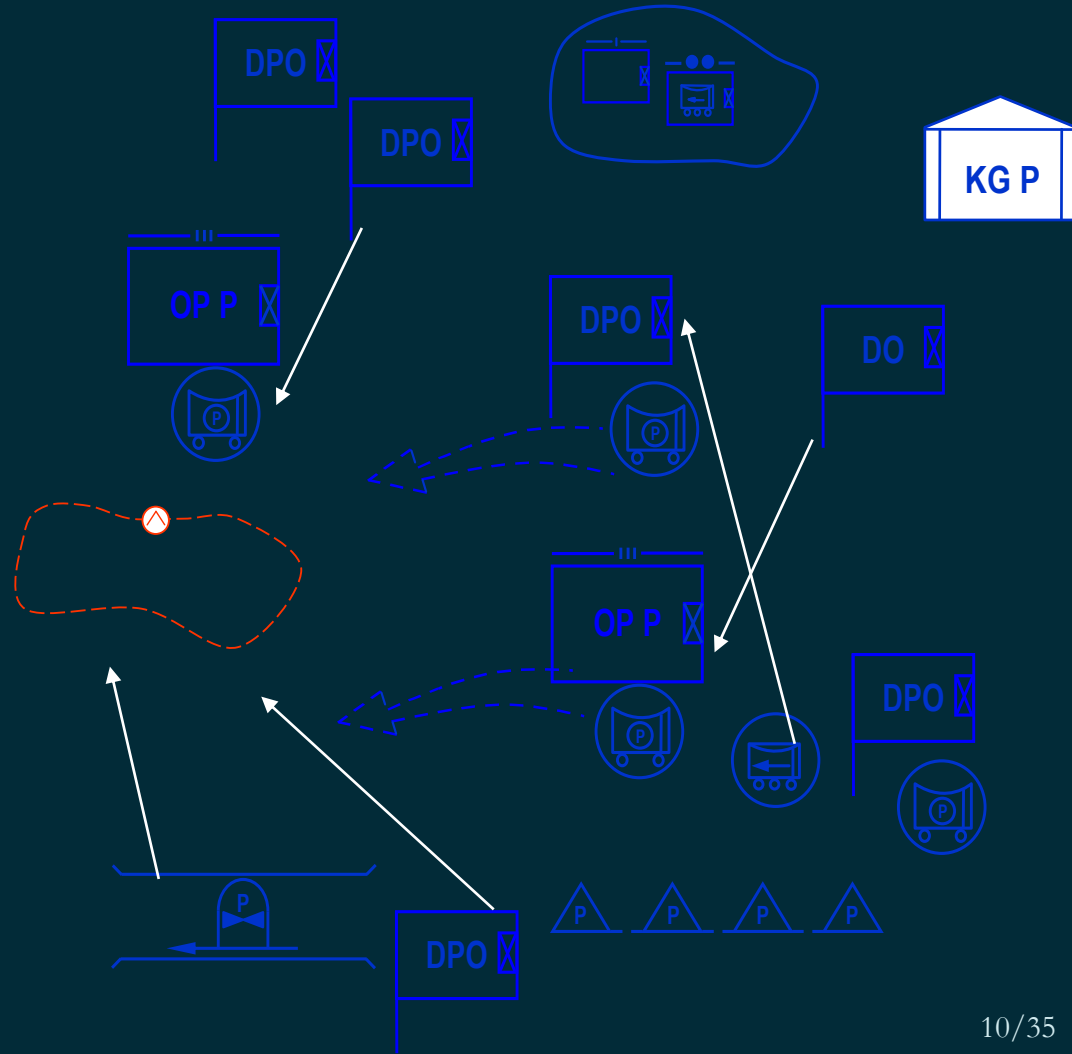

Wizualizacja Mapa 2D Historia Mapy Komunikaty dla studentów Graphical Attachment Staff Log Komunikaty Systemowe Scenariusz

- Pojazd 129 : Pojazd opuszczony
- Pojazd 128 : Pojazd opuszczony
- Pojazd 127 : Pojazd opuszczony
- Pojazd 126 : Opuszczanie pojazdu...
- Pojazd 125 : Opuszczanie pojazdu...
- Pojazd 124 : Opuszczanie pojazdu...

Czas astronomiczny 14 : 16 : 34
Czas operacyjny 00 : 08 : 35

kontrola ćwiczenia

Police Academy in Szczytno

Police Academy
in Szczytno

What is the POLICE OPERATIONS' SIMULATOR?

A Virtual Reality Training System
that Simulates large operations
used to train Police Operational Command Team

CLASSROOM of the TRAINING

A TACTICAL TRAINING

Police Academy
in Szczytno

A REAL LIFE SITUATION

sebafoto.com

THE POSSIBILITY TO SIMULATE DIFFERENT CRISIS SITUATION SCENARIOS

Injects	Injects
Crowd group	Passenger car crash
Controversial politician	Tanker crash
Fan Zone	Aircraft crash
Telebim set	Riot in prison
VIP transfer	Bank robbery
Passenger car crash	Bomb planting
Tanker crash	Building fire