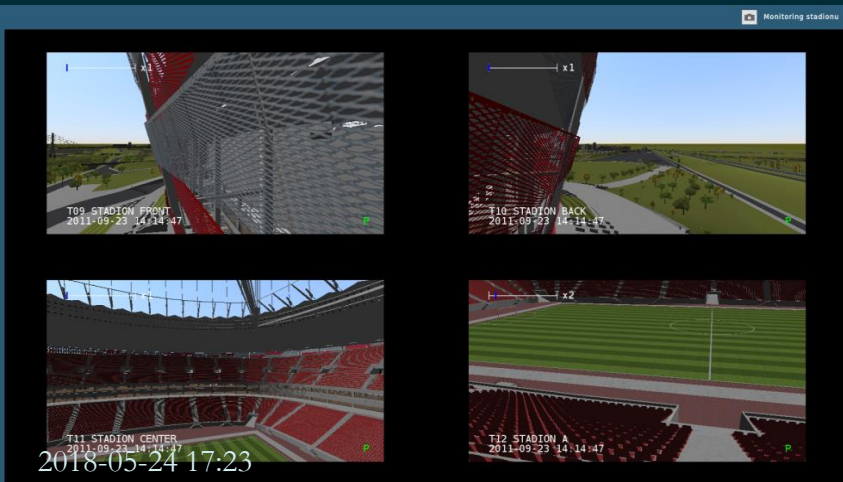

REAL INFORMATION SOURCES

- CCTV
- REAL LOCATION AND
TERMINOLOGY