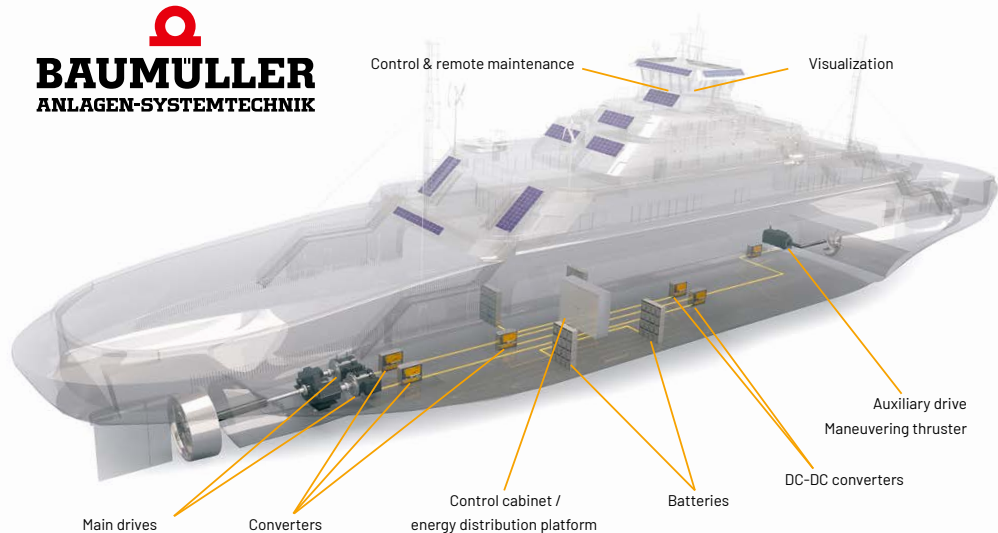

Baumüller Anlagen-Systemtechnik GmbH & Co. KG

marine-solutions@baumueller.com | baumueller-marine-solutions.com

Over 100 ships and boats have been successfully electrified.

Fully electric: MS Ceresio

Video

Diesel-electric: Trischen work boat

Video