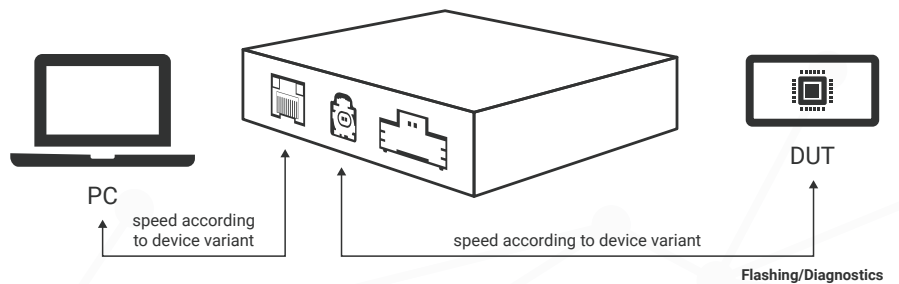

## MEDIA CONVERTERS

DIRECT POINT-TO-POINT PHYSICAL LAYER CONVERSION

### COMMON FEATURES:

- Easy configuration using DIP switches and/or command-line console
- Access real-time data including statistics and CRC error status
- Extended functionalities, like test modes and frame generator
- Remote control to override DIP switch settings
- Trigger ECU startup and shutdown in vehicle networks according to TC10 standards\*