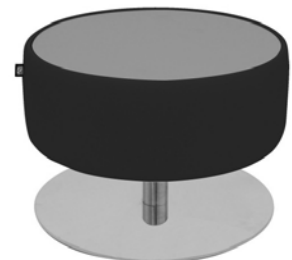

Dimensions:

H400 W400 D400
Colour: White
£80.00

Cylinder Table

Dimensions:

H450 W400
Colour: White / Black / Red
£93.00

Dot Table

Dimensions:

H420 D600 W600
Colour: Black / White
£101.00