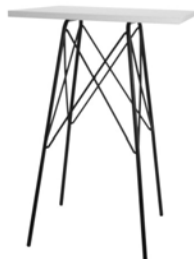

H1075 W2000 D800
Colour: White
£237.00

Corrinne Oak Bar Table

Dimensions:

H1075 W800 D800
Colour: Oak
£137.00

Eiffel Bar Black Table

Dimensions:

H1050 D600
Colour: White / Black / Walnut
£90.00

High Ali Table