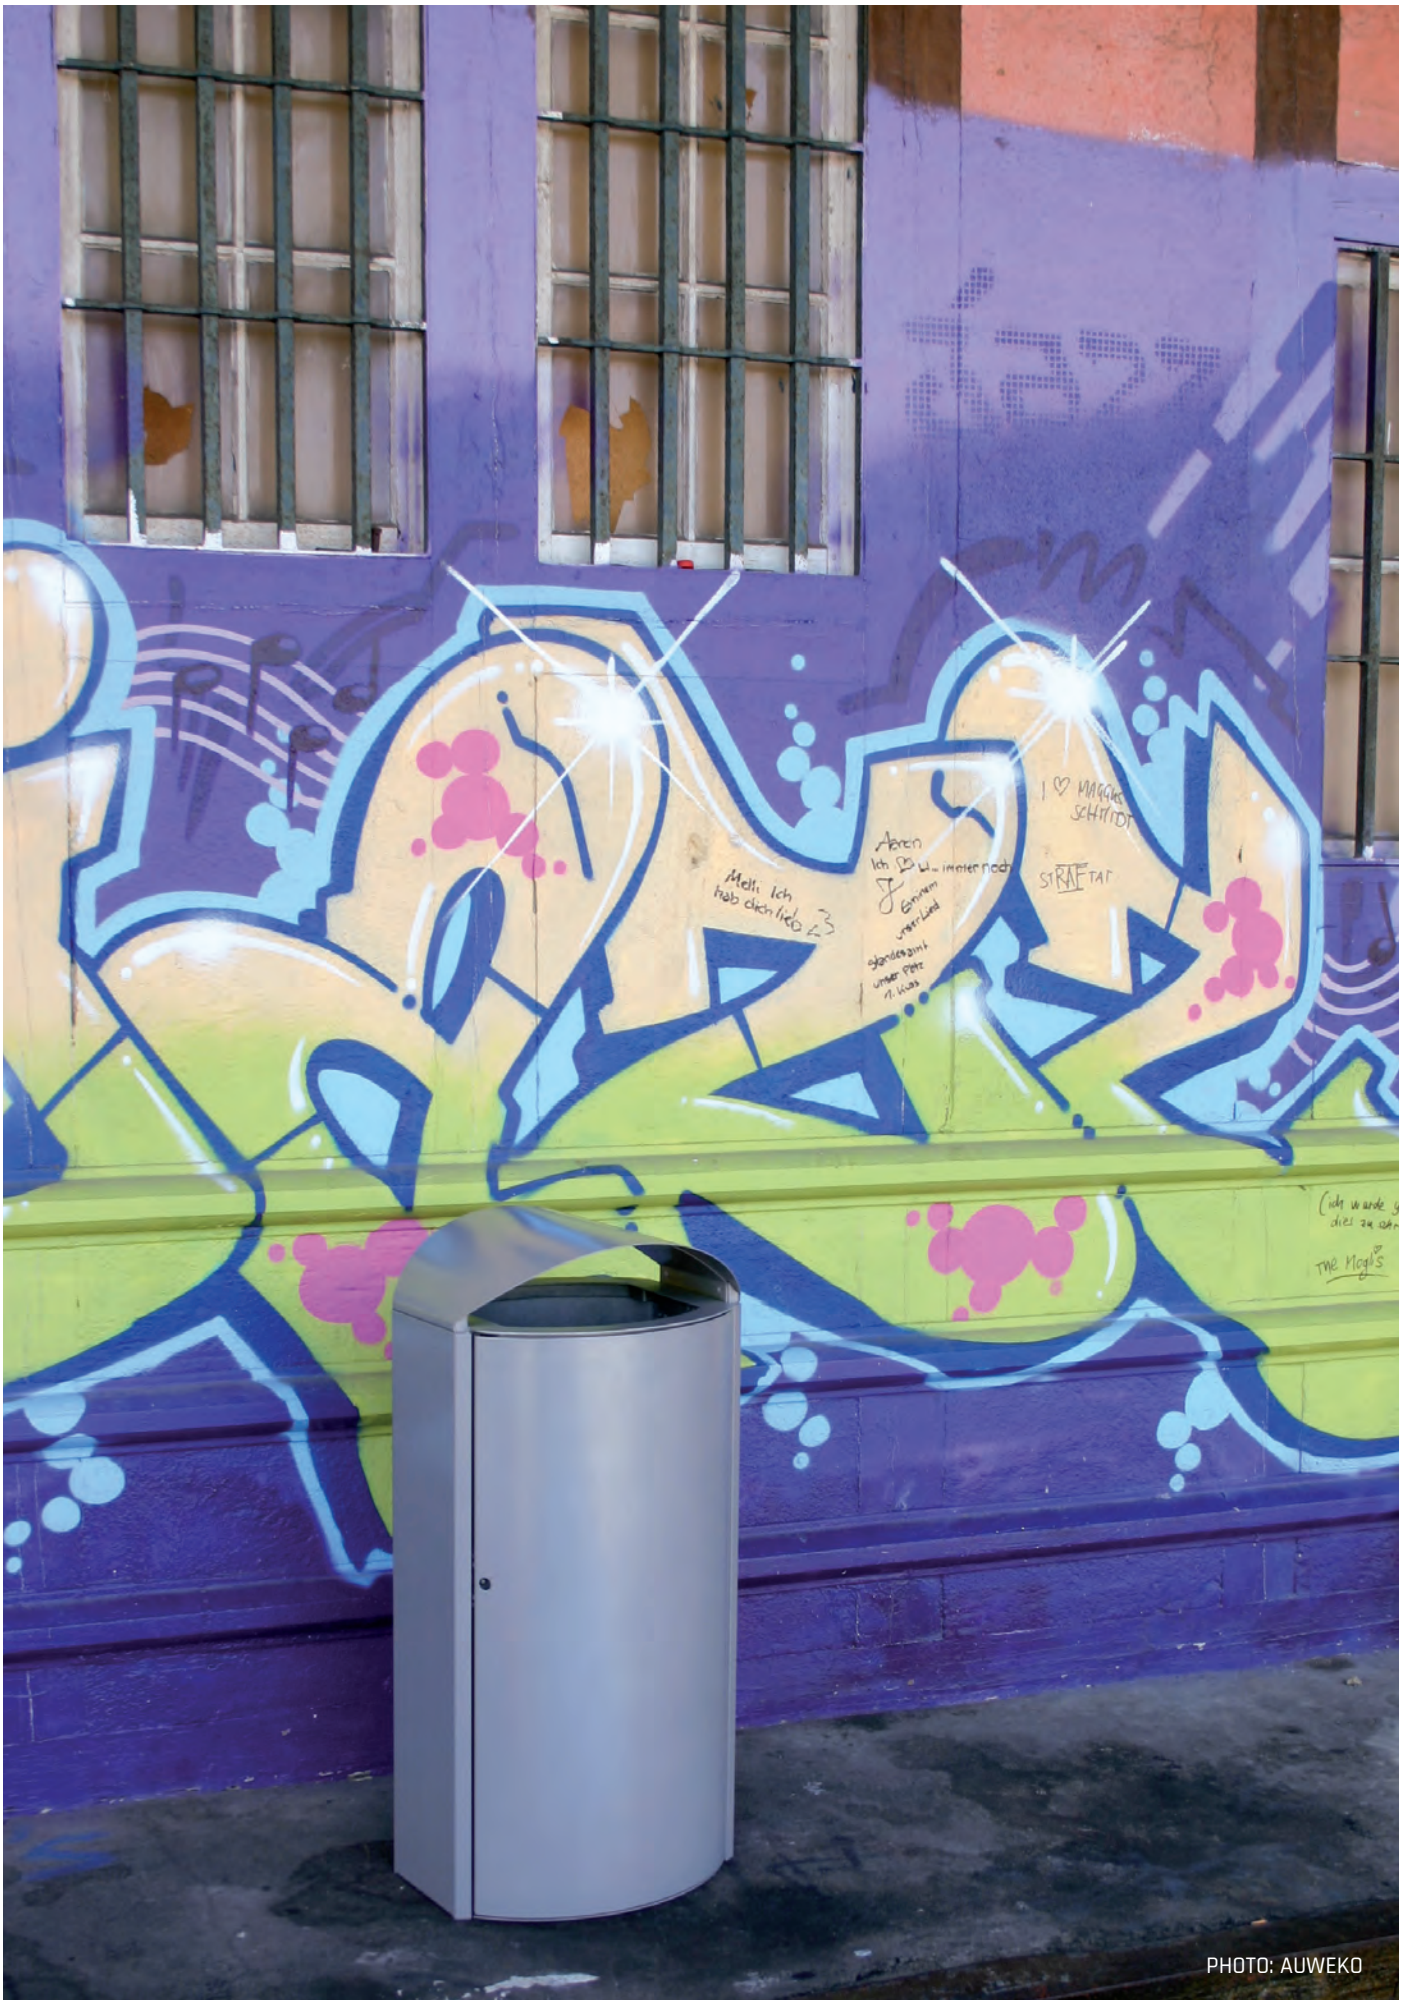

CLEANING

The surfaces of our products can be treated with conventional cleaning products and disinfectants without harming the quality of the bins.

PHOTO: AUWEKO

SwissLife
Arena

PHOTO: DRAWAG

PHOTO: AUWEKO