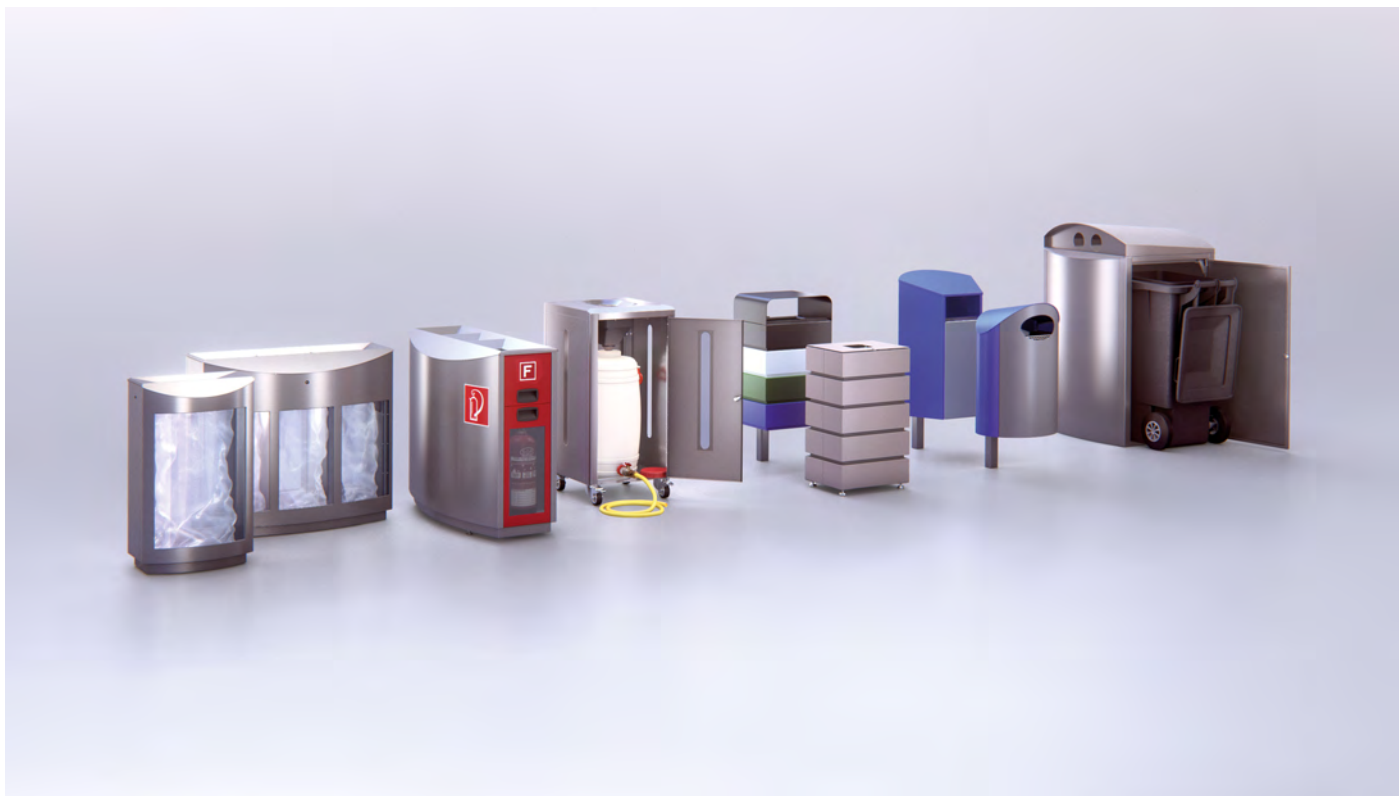

SB-4
74 / 30 / 51 / 51 Liter
1175 x 410 x 835 mm

QUADRO TERRA
65 Liter
450 x 350 x 770 mm

STEELWALL
40 / 40 / 40 Liter
796 x 392 x 959 mm

SPECIAL

Recycling containers with a unique character

Even the most comprehensive product range may leave room for “special” demands. They might need to reflect the architectural features of a particular location or the character of the landscaping features. No problem for us, the high level of expertise is characterized with every special request or requirement we have fulfilled. Individual models like a tank-container for airports, a bin-garage, a recycling bin including a compartment for fire-extinguishers or transparent “Vigipirate”-bins can be found in the “special”-category.