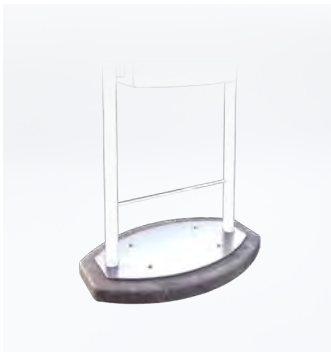

Concrete Base for Pedestal ASHTRAYS