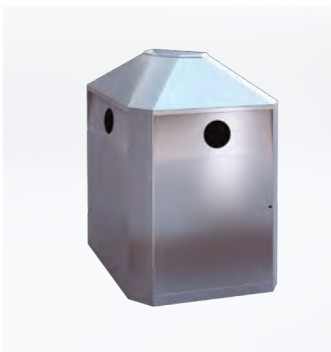

- AVAILABLE WITH 1-4 FRACTIONS AND VARIOUS OPENINGS
- AVAILABLE WITH INTEGRATED ASHTRAY
- AVAILABLE WITH OR WITHOUT INFORMATION PANEL

B2
50 / 50 Liter
1030 x 390 x 1050 mm

B4
50 / 50 / 50 / 50 Liter
1030 x 780 x 1050 mm

B1B3
80 or 30 / 30 / 30 Liter
680 x 600 x 1100 mm

BS2
50 / 50 Liter
1030 x 390 x 1050 mm

BS4
50 / 50 / 50 / 50 Liter
1030 x 780 x 1050 mm

BS1BS3
80 or 30 / 30 / 30 Liter
680 x 600 x 1070 mm

R2
50 / 50 Liter
1030 x 390 x 1050 mm

R4
50 / 50 / 50 / 50 Liter
1030 x 780 x 1050 mm

R1R3
80 or 30 / 30 / 30 Liter
680 x 600 x 1100 mm

RS2
50 / 50 Liter
1030 x 390 x 1050 mm

RS4
50 / 50 / 50 / 50 Liter
1030 x 780 x 1050 mm

RS1RS3
80 or 30 / 30 / 30 Liter
680 x 600 x 1100 mm