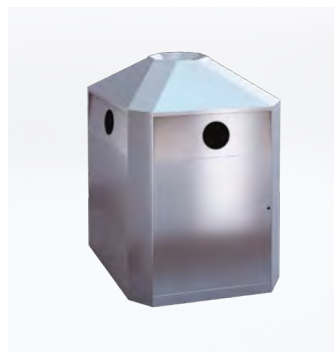

- AVAILABLE WITH 1-4 FRACTIONS AND VARIOUS OPENINGS
- AVAILABLE WITH INTEGRATED ASHTRAY
- AVAILABLE WITH OR WITHOUT INFORMATION PANEL

B2
50 / 50 Liter
1030 x 390 x 1050 mm

B4
50 / 50 / 50 / 50 Liter
1030 x 780 x 1050 mm

B1B3
80 or 30 / 30 / 30 Liter
680 x 600 x 1100 mm

BS2
50 / 50 Liter
1030 x 390 x 1050 mm

BS4
50 / 50 / 50 / 50 Liter
1030 x 780 x 1050 mm

BS1BS3
80 or 30 / 30 / 30 Liter
680 x 600 x 1070 mm

R2
50 / 50 Liter
1030 x 390 x 1050 mm

R4
50 / 50 / 50 / 50 Liter
1030 x 780 x 1050 mm

R1R3
80 or 30 / 30 / 30 Liter
680 x 600 x 1100 mm

RS2
50 / 50 Liter
1030 x 390 x 1050 mm

RS4
50 / 50 / 50 / 50 Liter
1030 x 780 x 1050 mm

RS1RS3
80 or 30 / 30 / 30 Liter
680 x 600 x 1100 mm