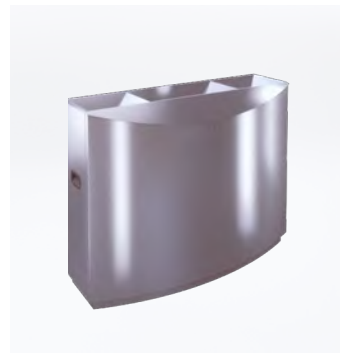

FF4D
50 / 60 / 60 / 55 Liter
1182 x 532 x 1077 mm

METRO-S1
60 Liter
375 x 450 x 1000 mm

METRO-W1
50 Liter
375 x 480 x 800 mm

WHEELS / ADJUSTABLE FEET

ASHTRAY
2,5 Liter

FFJ1
100 Liter
550 x 500 x 905 mm

FFJ2
100 / 100 Liter
970 x 490 x 900 mm

FFJ3
55 / 108 / 55 Liter
1182 x 532 x 897 mm

FFWJ2
100 / 100 Liter
979 x 486 x 900 mm

FFWJ3
55 / 108 / 55 Liter
1190 x 526 x 900 mm

FFJ2D
100 / 100 Liter
970 x 490 x 1080 mm

FFJ3D
55 / 108 / 55 Liter
1182 x 532 x 1077 mm

The standard size of the openings is 140 x 140 mm.
Other sizes as 250 x 140 mm & 320 x 140 mm are also available
and can be ordered in various combinations

TEMPTATION & SKYLINE

#FIRE-PROTECTION

The combination of unobstructed, funnel-shaped apertures with leakproof and sealed metal inner containers produces a self-extinguishing effect (patented and certified).