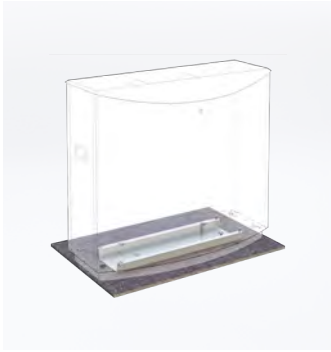

MOUNTING

Universal mounting profile for TEMPTATION recycling bins