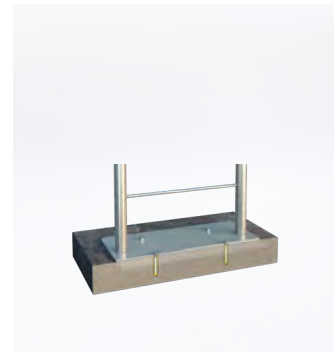

Floor mounting option for Pedestal ASHTRAYS