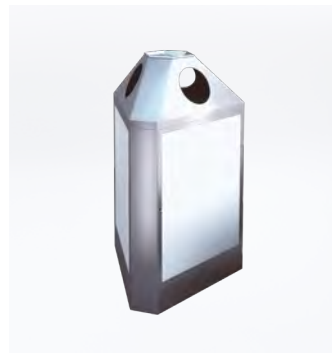

- AVAILABLE WITH 1-4 FRACTIONS AND VARIOUS OPENINGS
- AVAILABLE WITH INTEGRATED ASHTRAY
- AVAILABLE WITH OR WITHOUT INFORMATION PANEL

B2
50 / 50 Liter
1030 x 390 x 1050 mm

B4
50 / 50 / 50 / 50 Liter
1030 x 780 x 1050 mm

B1B3
80 or 30 / 30 / 30 Liter
680 x 600 x 1100 mm

BS2
50 / 50 Liter
1030 x 390 x 1050 mm

BS4
50 / 50 / 50 / 50 Liter
1030 x 780 x 1050 mm

BS1BS3
80 or 30 / 30 / 30 Liter
680 x 600 x 1070 mm

R2
50 / 50 Liter
1030 x 390 x 1050 mm