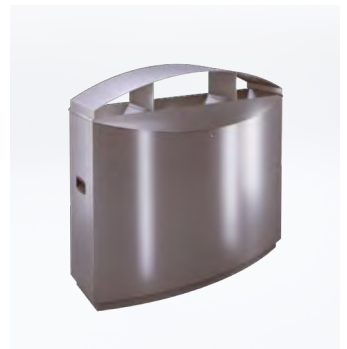

FFJ3
55 / 108 / 55 Liter
1182 x 532 x 897 mm

FFWJ2
100 / 100 Liter
979 x 486 x 900 mm

FFWJ3
55 / 108 / 55 Liter
1190 x 526 x 900 mm

FFJ2D
100 / 100 Liter
970 x 490 x 1080 mm

FFJ3D
55 / 108 / 55 Liter
1182 x 532 x 1077 mm

The standard size of the openings is 140 x 140 mm.
Other sizes as 250 x 140 mm & 320 x 140 mm are also available
and can be ordered in various combinations

TEMPTATION & SKYLINE

#FIRE-PROTECTION

The combination of unobstructed, funnel-shaped apertures with leakproof and sealed metal inner containers produces a self-extinguishing effect (patented and certified).