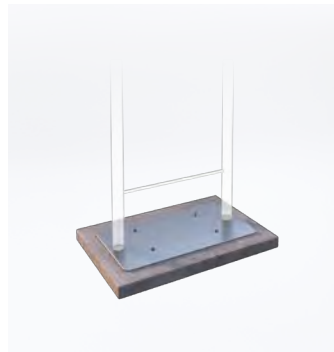

Concrete Base for Pedestal ASHTRAYS