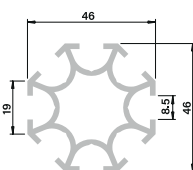

TECHNICAL FILING CARD

All sizes in mm

1. Vertical profile:

2. Fascia:

3. Nameplate: 1200 x 200

4. Horizontal profile:

5. Wall Panel: 954 x 2410