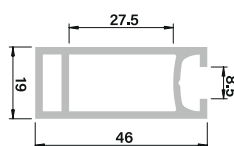

TECHNICAL FILING CARD

All sizes in mm

1. Vertical profile:

2. Fascia:

3. Nameplate: 1200 x 200

4. Horizontal profile:

5. Wall Panel: 954 x 2410