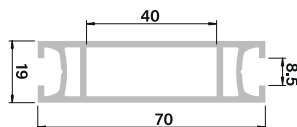

TECHNICAL FILING CARD

All sizes in mm

1. Vertical profile:

2. Fascia:

3. Nameplate: 1200 x 200

4. Horizontal profile:

5. Wall Panel: 954 x 2410