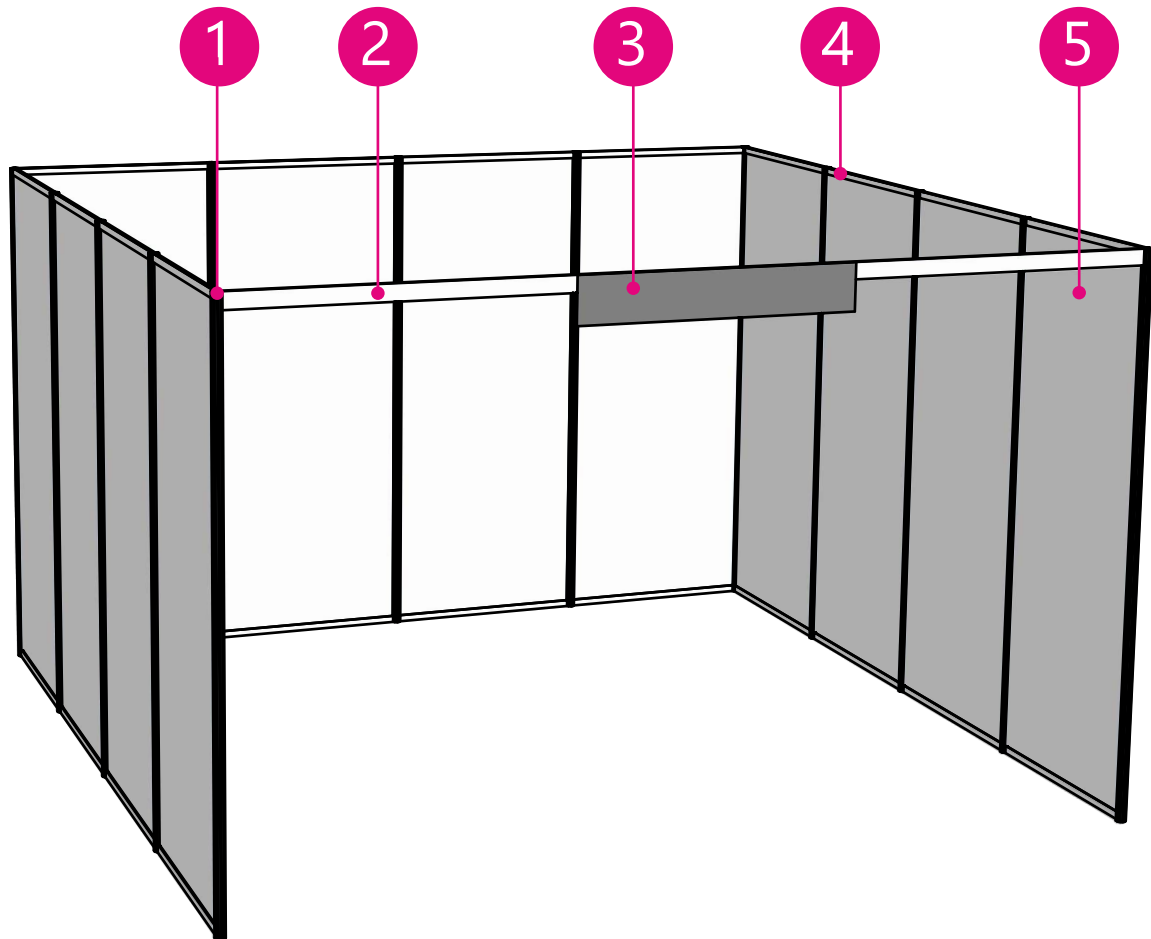

TECHNICAL FILING CARD

All sizes in mm

1. Vertical profile:

2. Fascia:

3. Nameplate: 1200 x 200

4. Horizontal profile:

5. Wall Panel: 954 x 2410