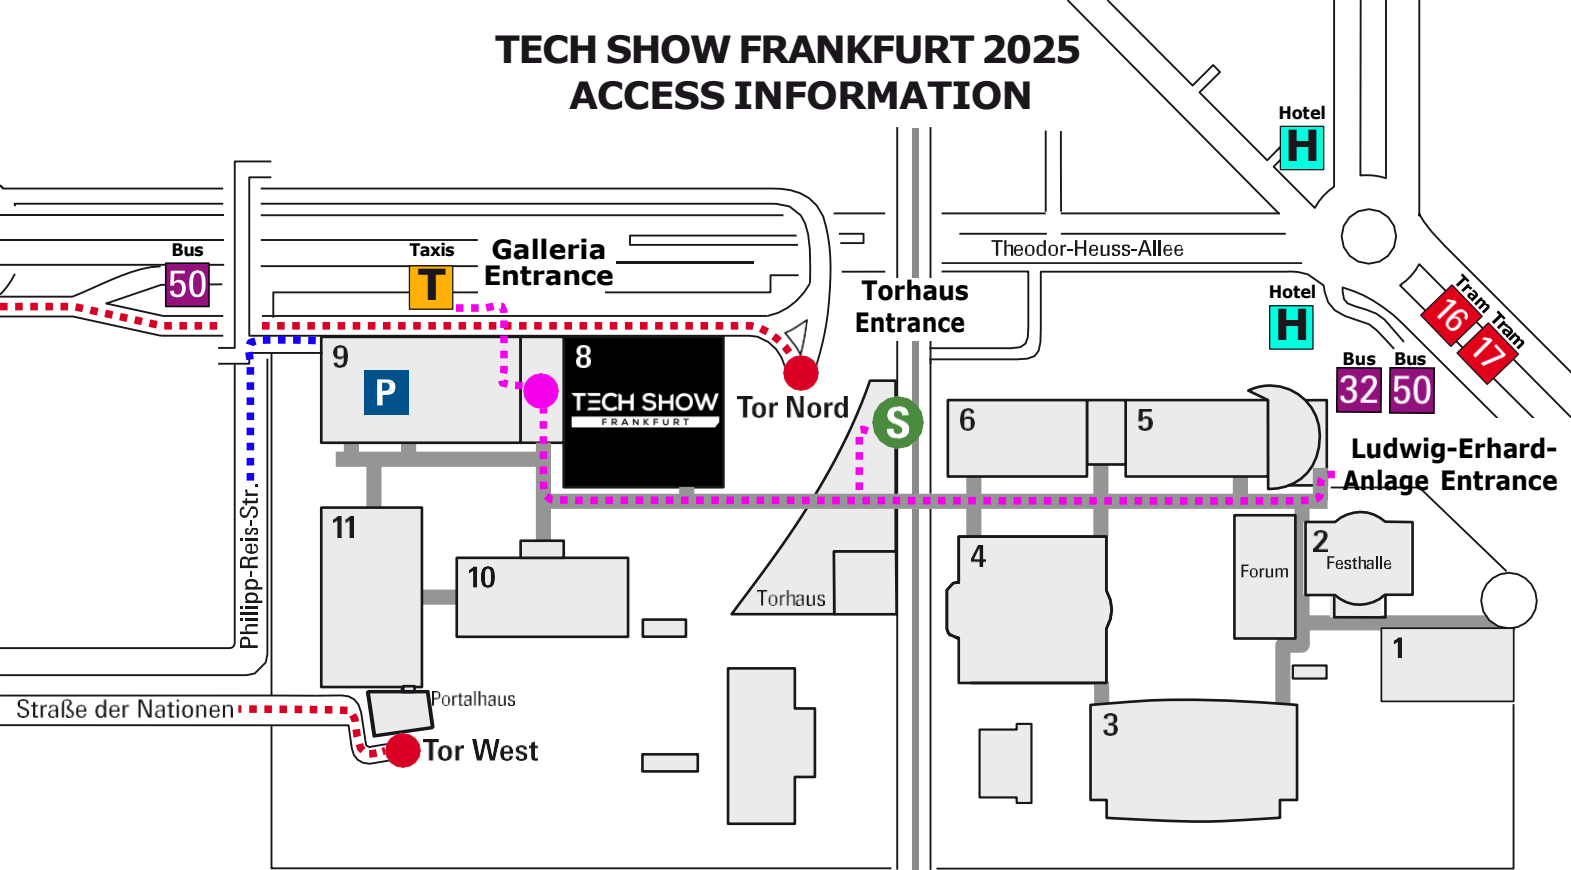

TECH SHOW FRANKFURT 2025 ACCESS INFORMATION

ARRIVAL INFORMATION:

P Visitor Parking

T Taxi Drop Off Point

S S-bahn

..... Arrival by Car

..... Arrival by Foot

..... Unloading / Loading

50 **32** Closest Bus Drop Off

16 **17** Closest Tram Drop Off

H Hotels in the City