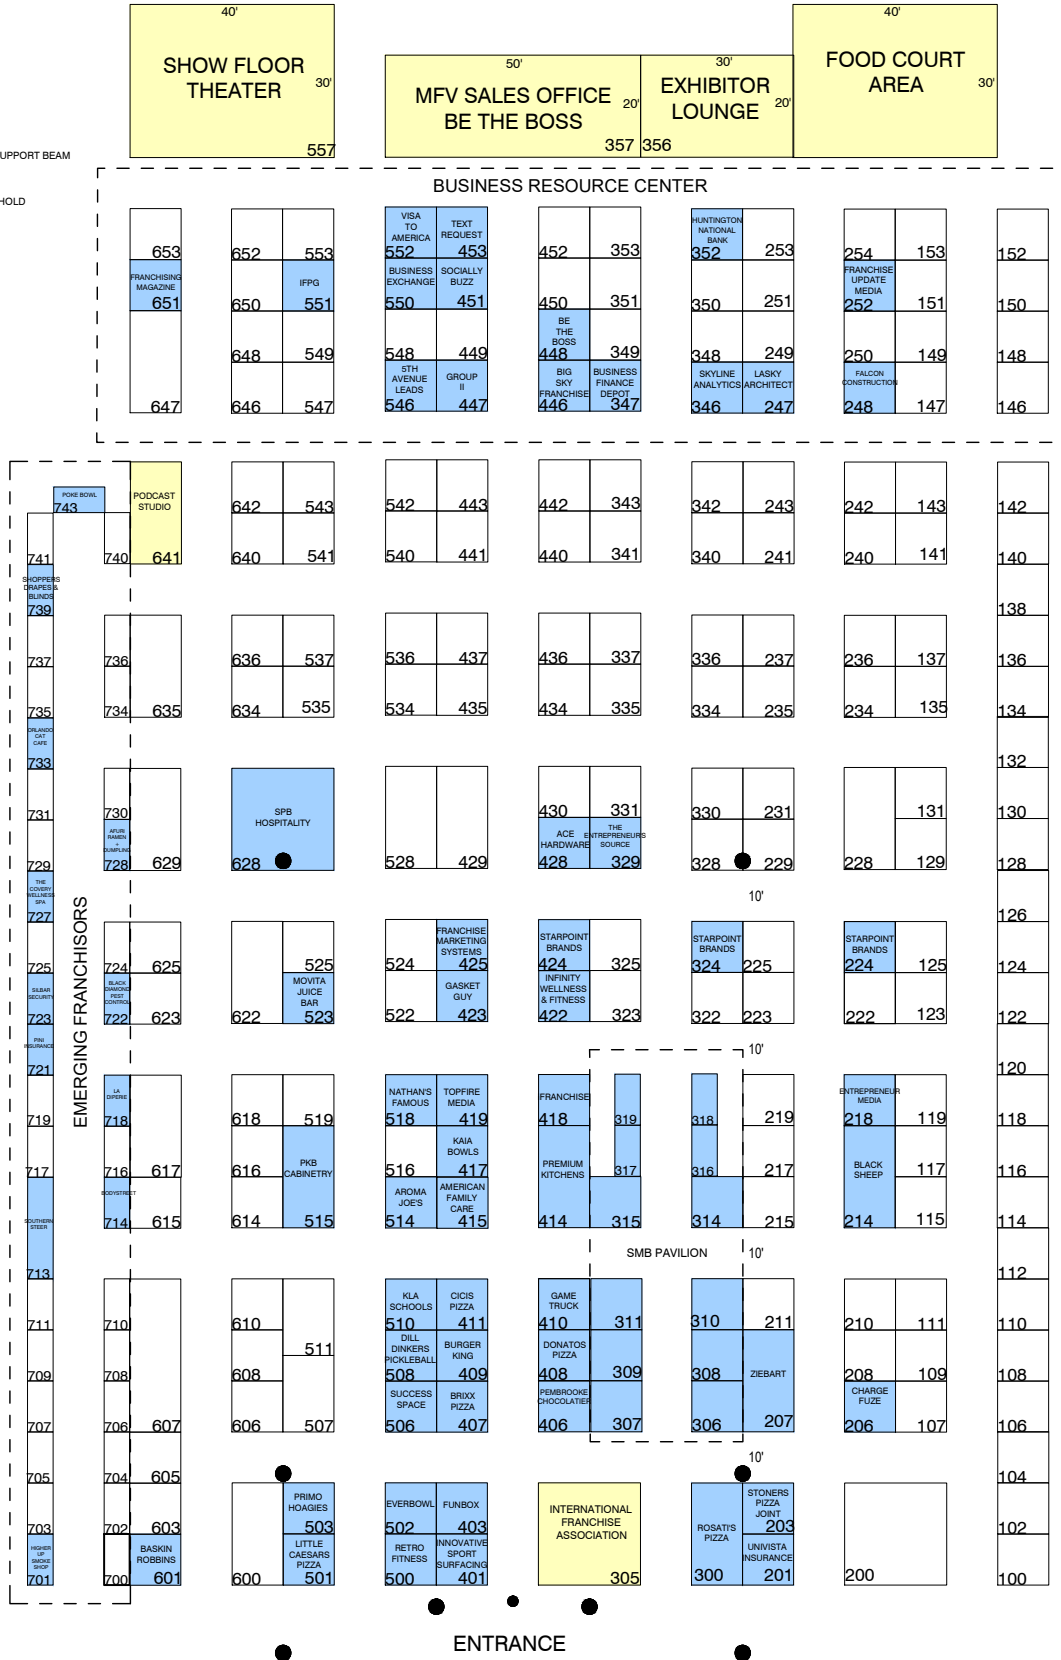

Franchise Expo South

Ft. Lauderdale, FL

September 6th - 7th 2024

Updated as of 05/13/2024

Hall A

KEY

-  = BUILDING SUPPORT BEAM
-  = BOOTH ON HOLD

ENTRANCE