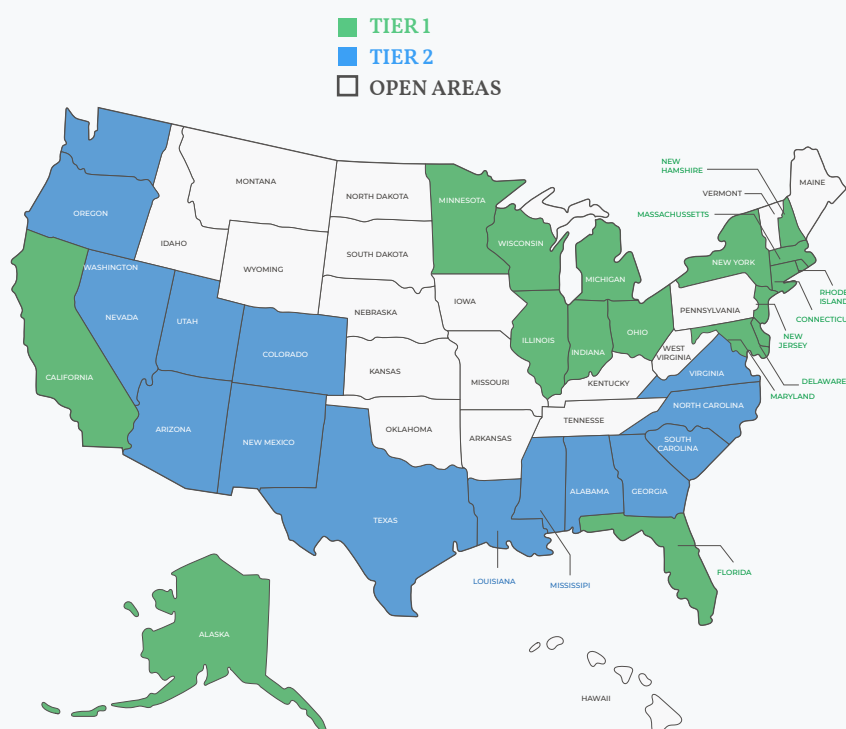

www.britishbutlerinstitute.us

email: info@britishbutlerinstitute.com

tel: +44 7403445222

CHANGING PEOPLE'S LIVES
BRITISH BUTLER INSTITUTE · US
— Franchise —

TIERS

TIER 1

- Florida
- California
- Chesapeake Bay area (Virginia, Maryland, Washington D.C., Delaware)
- East Coast area (New Jersey, New York, Connecticut)
- New England area (Rhode Island, Massachusetts, New Hampshire)
- Midwest Tier of maybe (Illinois, Indiana, Michigan, Wisconsin, Minnesota, Ohio)
- Hawaii

TIER 2

- Georgia & Carolinas (Georgia, South Carolina, North Carolina)
- Gulf area (Texas, Louisiana, Mississippi, Alabama)
- Pacific NW (Washington, Oregon)
- Mountain & Southwest (Nevada, Arizona, Utah, Colorado, New Mexico)