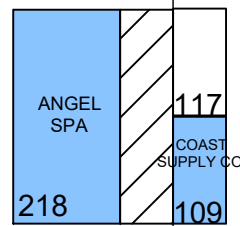

BUSINESS RESOURCE CENTER