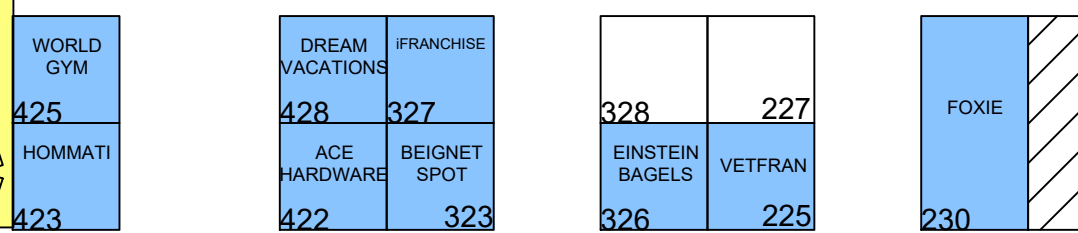

BUSINESS RESOURCE CENTER