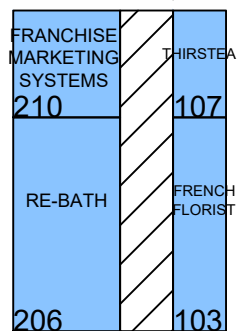

BUSINESS RESOURCE CENTER