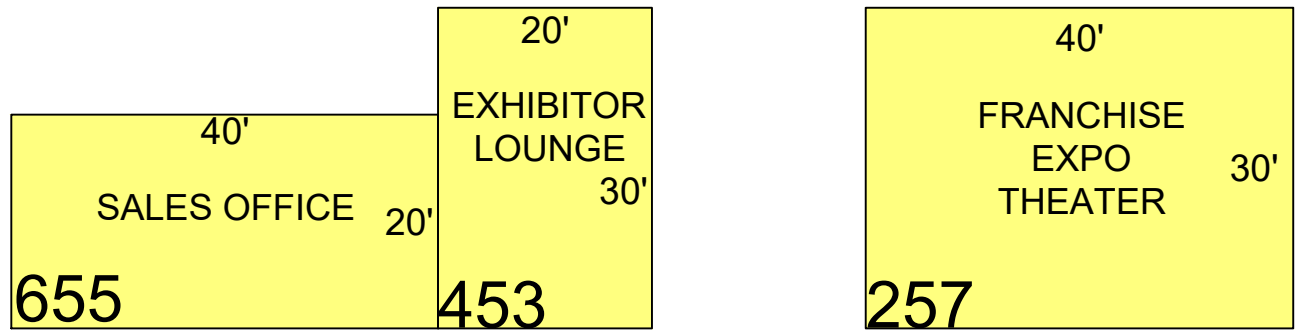

FRANCHISE EXPO WEST

West Hall A

April 12-13, 2024

Los Angeles, CA

Updated as of 04/03/2024

KEY

= BUILDING SUPPORT BEAM

= BOOTH ON HOLD