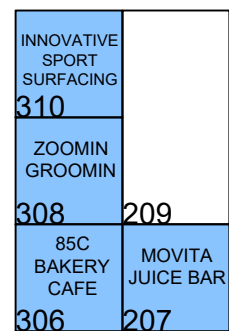

BUSINESS RESOURCE CENTER