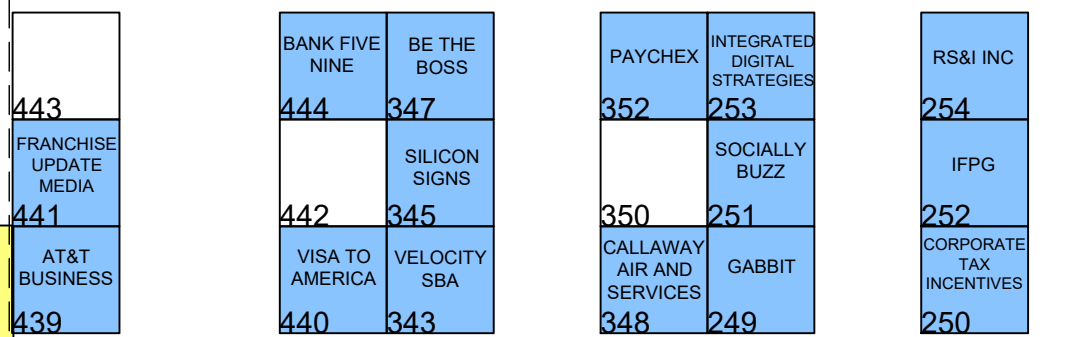

FRANCHISE EXPO WEST

West Hall A

April 12-13, 2024

Los Angeles, CA

Updated as of 04/03/2024

KEY

= BUILDING SUPPORT BEAM

= BOOTH ON HOLD

BUSINESS RESOURCE CENTER

BUSINESS RESOURCE CENTER

ENTRANCE