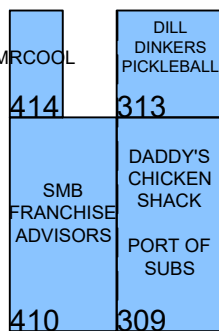

BUSINESS RESOURCE CENTER