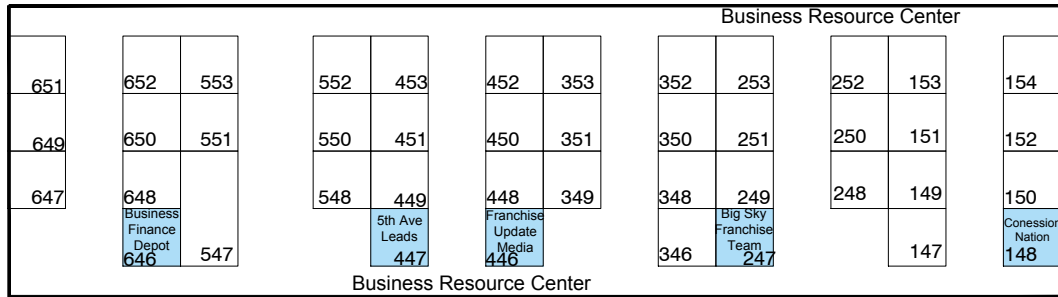

Updated as of 07/14/2021

Franchise Expo South | MFV Expositions

September 9th - 10th 2022

Ft. Lauderdale, FL

ENTRANCE