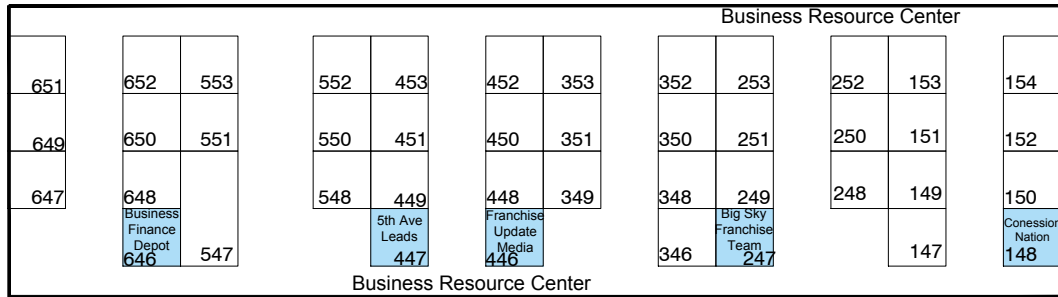

Updated as of 08/26/2021

Franchise Expo South | MFV Expositions

September 9th - 10th 2022

Ft. Lauderdale, FL

ENTRANCE