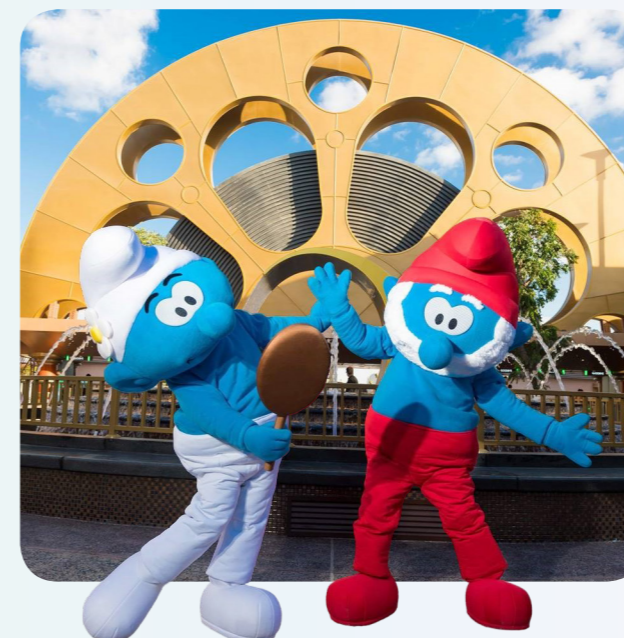

"The costumes are TRULY incredible. Really some of the best we've seen built."
Faculty Inc., Los Angeles, CA