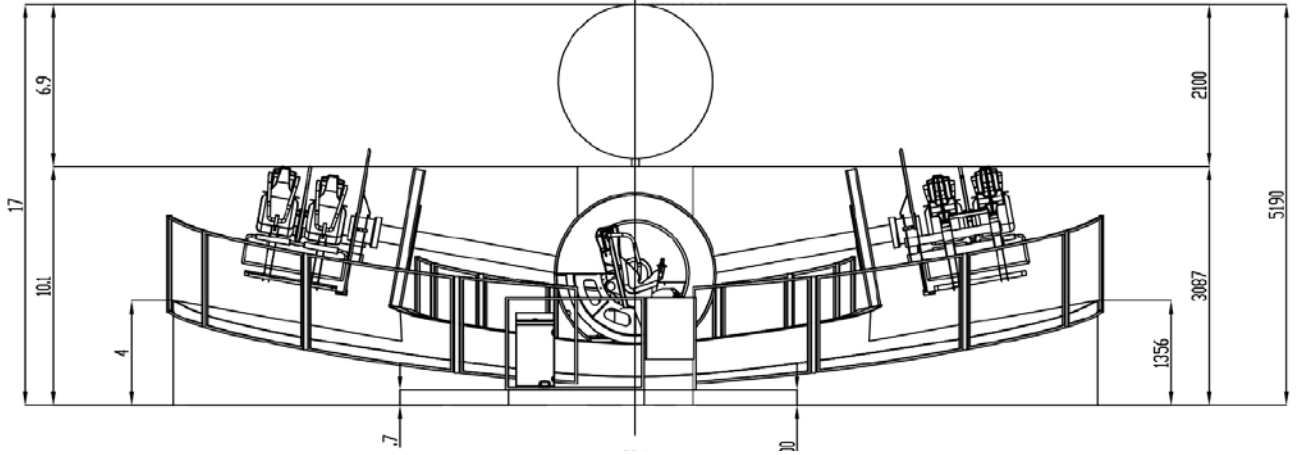

UNICOASTER®

PRODUCT SHEET 6 ARM