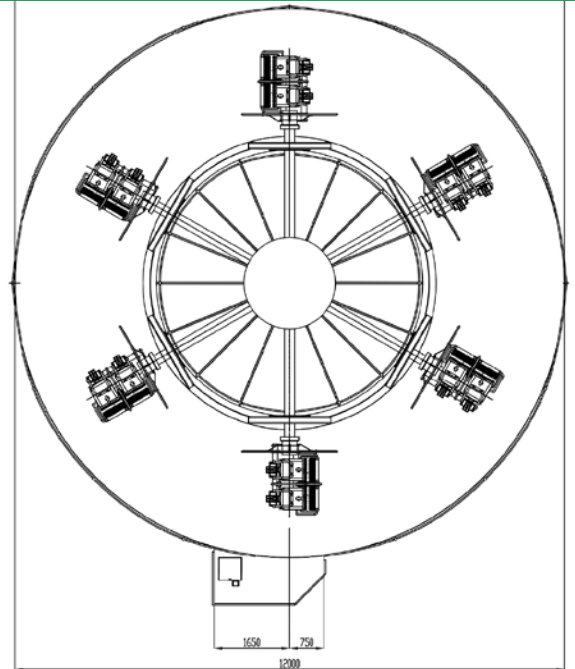

PRODUCT SHEET

	6 Arm	8 Arm	12 Arm
Diameter (Including platform)	40 ft (12 m)	60 ft (18 m)	65 ft (20 m)
Height	17 ft (5.2 m)	20 ft (6 m)	24
Number of Seats	12	16	24
Capacity (Riders per hours)	180	240	360
Minimum Height	48 Inches	48 Inches	48 Inches
Ride Speed	10 RPMs	10 RPMs	10 RPMs
Ride Duration	120 seconds	120 seconds	120 seconds
Ride Cycle Time	4 minutes	4 minutes	4 minutes

MV RIDES

UNICOASTER®

PRODUCT SHEET 6 ARM

MV RIDES

UNICOASTER®

*12 arms available upon request

PRODUCT SHEET 8 ARM*

UNICOASTER®