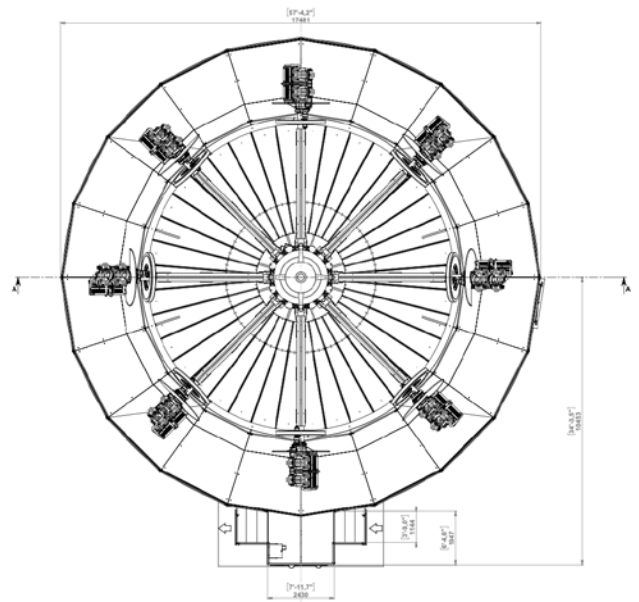

UNICOASTER®

*12 arms available upon request

PRODUCT SHEET 8 ARM*