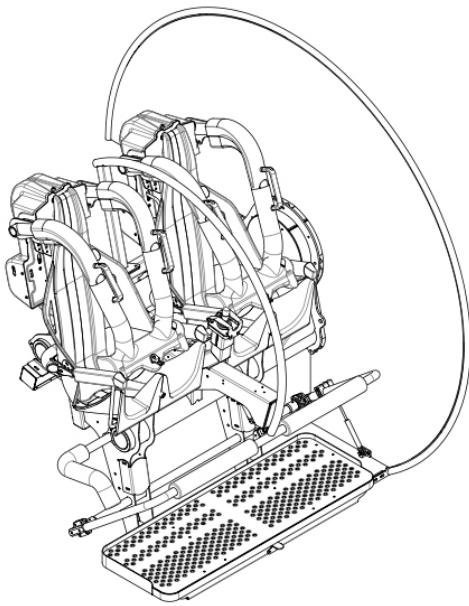

UNICOASTER®

PRODUCT SHEET 6 ARM