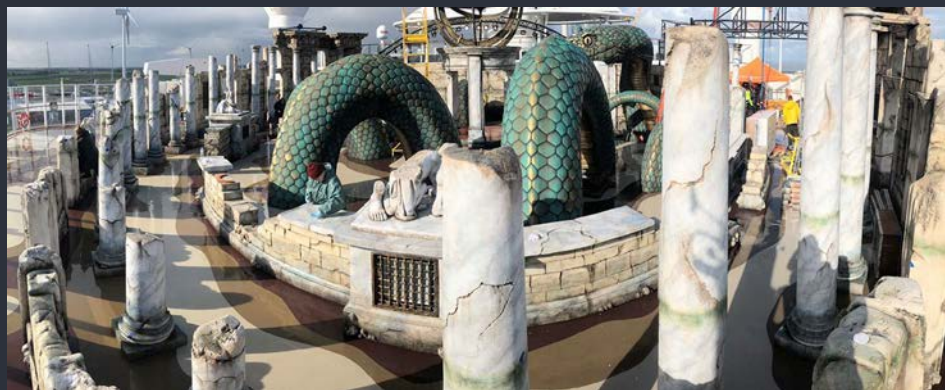

ARENA MAP

10,235 Sq Ft.

BATTLEFIELD BAGHDAD

NCL

NORWEGIAN
CRUISE LINE®

 Bliss and Joy
Norwegian Cruise Line

As you step into the arena on the top deck, you're immediately transported into a realm where sci-fi meets high seas, with futuristic corridors, alien artifacts, and more!

OUTDOOR ARENA

The Bliss and Joy have the same theme on their top decks!

NCL

NORWEGIAN
CRUISE LINE®

Encore
Norwegian Cruise Line

Step into the arena where you're instantly transported into the Lost City of Atlantis. With intricate sculptures, towering ruins, and a giant snake welcoming you in the middle!

OUTDOOR ARENA

Top Deck

SHANTY TOWN

 iCOMBAT Chicago (2nd Arena)
Chicago, IL

The Shanty Town arena is where players are transported into a colorful urban landscape straight out of a dystopian future. As you step into the arena, you're enveloped by the chaotic charm of a makeshift settlement, with ramshackle buildings, corrugated metal, and colorful graffiti everywhere.

ARENA MAP

8,256 Sq Ft.

SHANTY TOWN

XSTRIKE

 Xstrike
Dubai, United Arab Emirates

This military outpost features abandoned cars, subway train carriages, and war-torn buildings!

ARENAS

Haven Link: 10,000 Sq Ft.