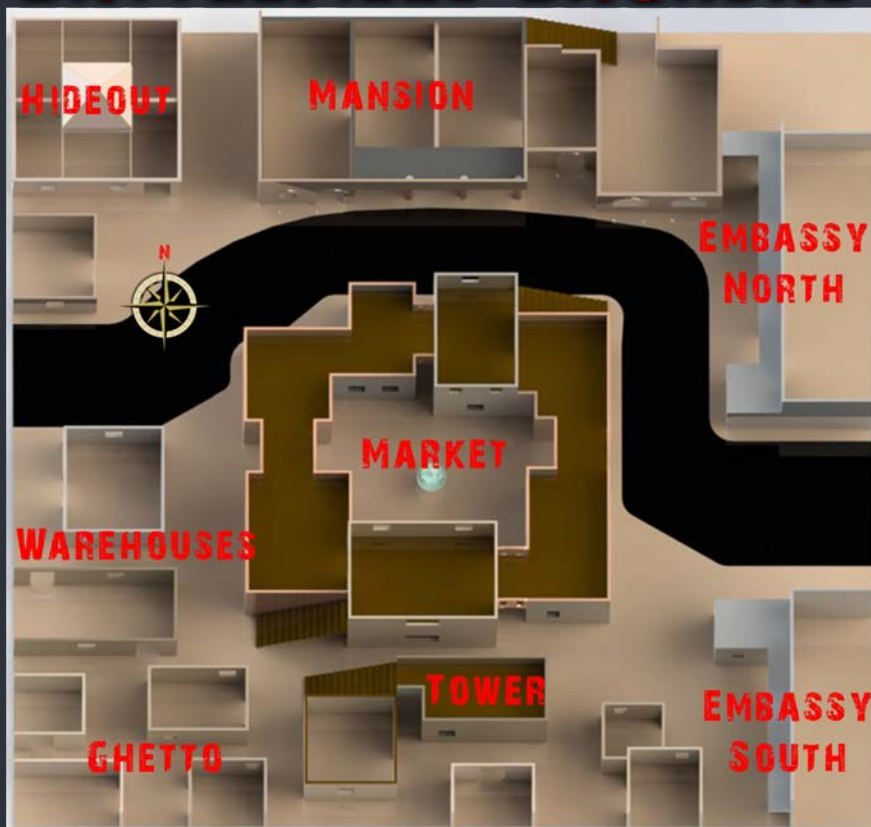

iCOMBAT

Arena Designs

Get inspired by the arena designs we have created for clients worldwide!

ALCATRAZ

 iCOMBAT Chicago
Chicago, IL

The Alcatraz Laser Tag Arena immerses players into the heart of the infamous island prison, blending history with futuristic gaming excitement. As you step inside, you're greeted by towering cell block facades and dimly lit corridors reminiscent of the real Alcatraz.

ALCATRAZ

ARENA MAPS

12,124 Sq Ft.

BATTLEFIELD BAGHDAD

 iCOMBAT Waukesha
Waukesha, WI

Battlefield Baghdad Laser Tag Arena, where players are put into the heart of urban warfare amidst the rugged streets and war-torn buildings. As you step onto the battlefield, you're immediately immersed in the chaotic ambience of a conflict zone, with sandbags, barricades, and abandoned vehicles strewn throughout the arena.

ARENA MAP

10,235 Sq Ft.

BATTLEFIELD BAGHDAD

NCL

NORWEGIAN
CRUISE LINE®

 Bliss and Joy
Norwegian Cruise Line

As you step into the arena on the top deck, you're immediately transported into a realm where sci-fi meets high seas, with futuristic corridors, alien artifacts, and more!

OUTDOOR ARENA

The Bliss and Joy have the same theme on their top decks!

NCL

NORWEGIAN
CRUISE LINE®

Encore
Norwegian Cruise Line

Step into the arena where you're instantly transported into the Lost City of Atlantis. With intricate sculptures, towering ruins, and a giant snake welcoming you in the middle!