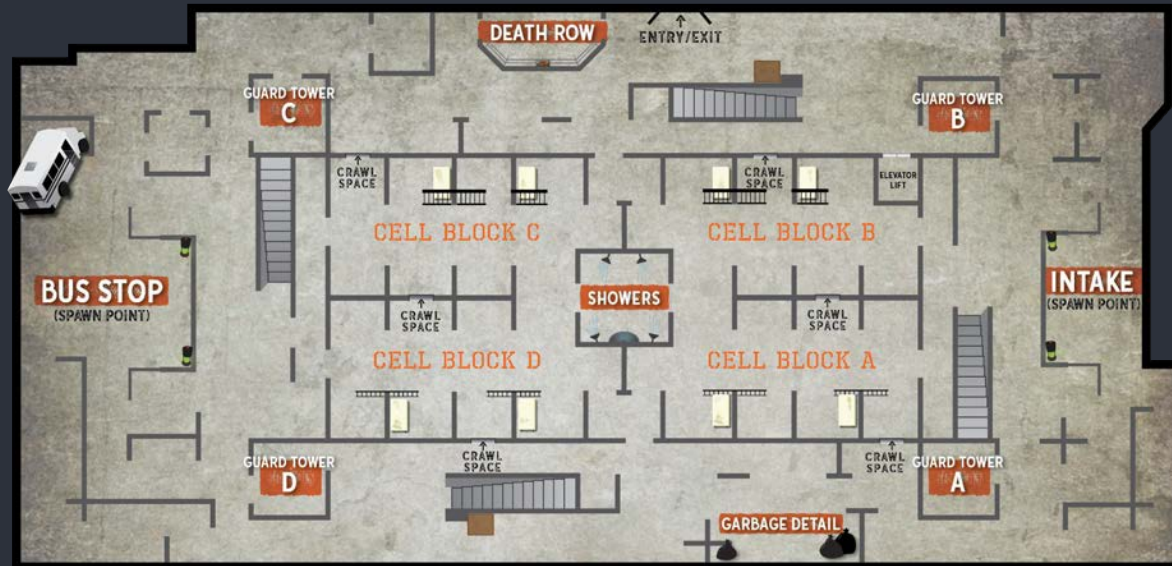

iCOMBAT

Arena Designs

Get inspired by the arena designs we have created for clients worldwide!

ALCATRAZ

 iCOMBAT Chicago
Chicago, IL

The Alcatraz Laser Tag Arena immerses players into the heart of the infamous island prison, blending history with futuristic gaming excitement. As you step inside, you're greeted by towering cell block facades and dimly lit corridors reminiscent of the real Alcatraz.

ALCATRAZ

ARENA MAPS

12,124 Sq Ft.

BATTLEFIELD BAGHDAD

 iCOMBAT Waukesha
Waukesha, WI

Battlefield Baghdad Laser Tag Arena, where players are put into the heart of urban warfare amidst the rugged streets and war-torn buildings. As you step onto the battlefield, you're immediately immersed in the chaotic ambience of a conflict zone, with sandbags, barricades, and abandoned vehicles strewn throughout the arena.

ARENA MAP

10,235 Sq Ft.

BATTLEFIELD BAGHDAD

NCL

NORWEGIAN
CRUISE LINE®

 Bliss and Joy
Norwegian Cruise Line

As you step into the arena on the top deck, you're immediately transported into a realm where sci-fi meets high seas, with futuristic corridors, alien artifacts, and more!

OUTDOOR ARENA

The Bliss and Joy have the same theme on their top decks!

NCL

NORWEGIAN
CRUISE LINE®

Encore
Norwegian Cruise Line

Step into the arena where you're instantly transported into the Lost City of Atlantis. With intricate sculptures, towering ruins, and a giant snake welcoming you in the middle!