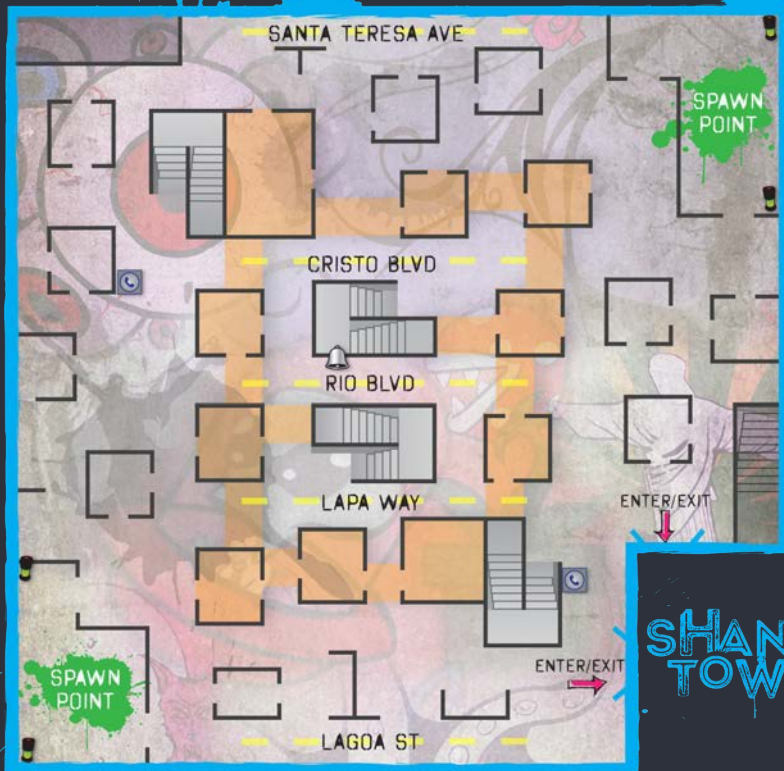

ARENA MAP

10,235 Sq Ft.

BATTLEFIELD BAGHDAD

NCL

NORWEGIAN
CRUISE LINE®

 Bliss and Joy
Norwegian Cruise Line

As you step into the arena on the top deck, you're immediately transported into a realm where sci-fi meets high seas, with futuristic corridors, alien artifacts, and more!

OUTDOOR ARENA

Top Deck

SHANTY TOWN

 iCOMBAT Chicago (2nd Arena)
Chicago, IL

The Shanty Town arena is where players are transported into a colorful urban landscape straight out of a dystopian future. As you step into the arena, you're enveloped by the chaotic charm of a makeshift settlement, with ramshackle buildings, corrugated metal, and colorful graffiti everywhere.

ARENA MAP

8,256 Sq Ft.

SHANTY TOWN

XSTRIKE

 Xstrike
Dubai, United Arab Emirates

This military outpost features abandoned cars, subway train carriages, and war-torn buildings!

ARENAS

Haven Link: 10,000 Sq Ft.

Havoc City: 10,000 Sq Ft.

1st Floor

2nd Floor

HAVEN LINK

1st Floor

2nd Floor

HAVOC CITY

1st Floor