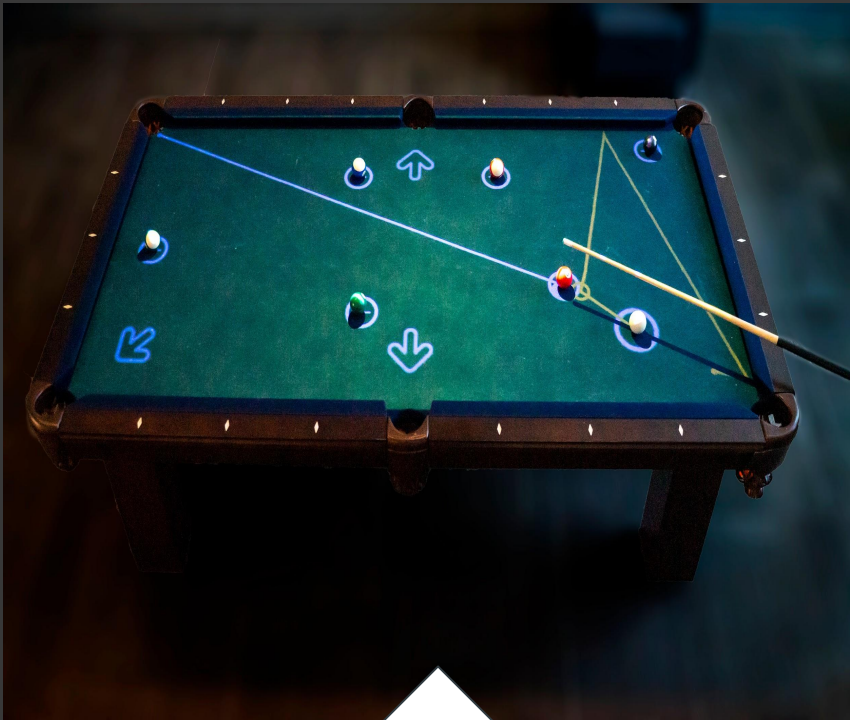

Virtual line Assist

A fan favorite when you need a hint on ball placement. Activate a guided line to show the cue ball path and object ball impact trajectory. Easily adjust power, angle shot and/or desired pocket by motioning the cue stick.