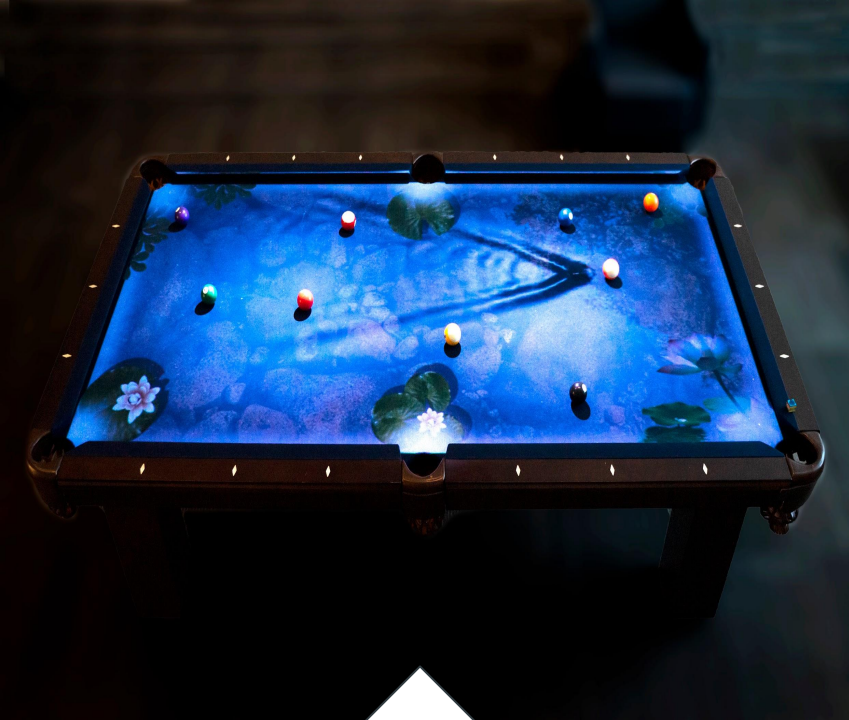

Koi Pond Theme

Our signature and most popular theme to date. The water ripple effect will leave you speechless. Water themes allow for digital advertising of your company logo and/or promotional offerings for an additional revenue stream ($).

IQ Main menu

Choose from a large selection of games by pointing the cue stick to activate gameplay.

Virtual line Assist

A fan favorite when you need a hint on ball placement. Activate a guided line to show the cue ball path and object ball impact trajectory. Easily adjust power, angle shot and/or desired pocket by motioning the cue stick.