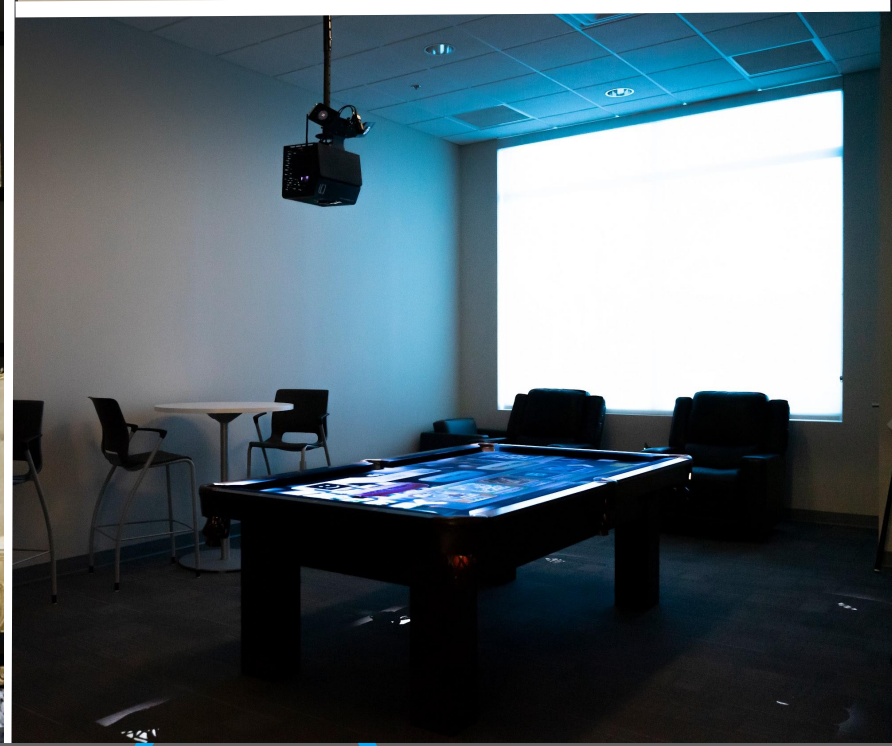

IQ System installed...