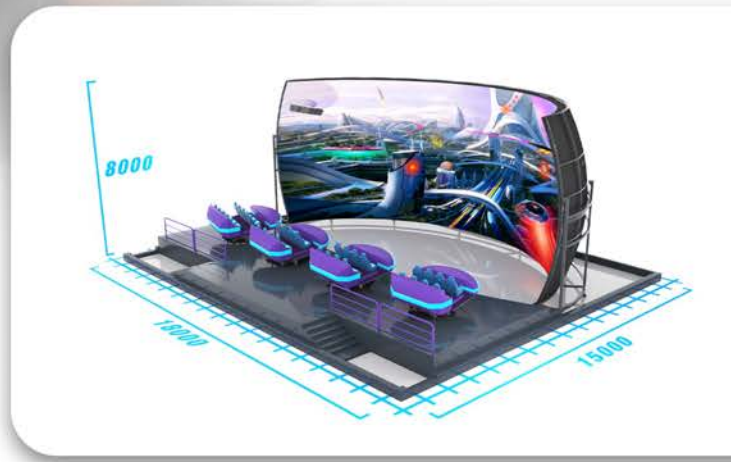

STARGAZER

ANOTHER INNOVATIVE AND HIGHLY DYNAMIC PRODUCT, THE STARGAZER IS A SELF CONTAINED 6-DOF MOTION SIMULATOR, WITH A CUSTOM THEMING OPTION WHICH WILL SEAT 8 PASSENGERS.

Provided in full turnkey solutions, the Stargazer is supplied with surround sound audio and a HD/2K or 4K 3D projection screen utilising a selection of flat or curved screens.

A highly customisable attraction, our Stargazer can be customised to create any vehicle from your imagination. With optional interactive elements integrated. The entire experience is pulled together through a show control system, while on board, in theatre effects such as water spray, wind, snow, bubbles, smoke and special effects lighting provide operators with a truly sensational ride guaranteed to excite visitors.

- FULL TURNKEY SOLUTIONS
- AVAILABLE IN MULTIPLES OF 8
- LARGE SELECTION OF 4D EFFECTS
- HIGHLY DYNAMIC 6DOF MOTION BASE
- LIBRARY OF 3D/4D FILMS
- HD, 2K AND 4K 3D VISUAL SOLUTIONS
- FOR ENTERTAINMENT AND EDUCATION
- CUSTOM VEHICLE DESIGN