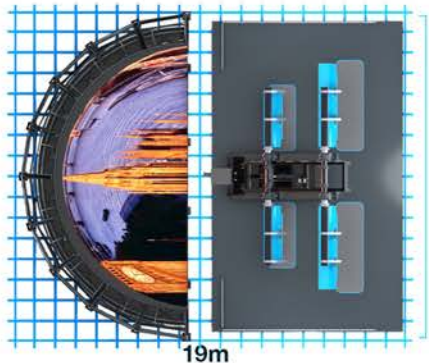

FLYING THEATRE

SIMWORX WAS ONE OF THE PIONEERS IN INTRODUCING 4D EFFECTS CINEMA'S TO THE LEISURE & ENTERTAINMENT INDUSTRY BACK IN 2005, AND HAS LONG BEEN THE 'GO TO' COMPANY FOR HIGH QUALITY 4D CINEMA'S.

By combining cutting edge 3D projection systems and 3D film content from our extensive library (or even a custom production) with our range of 4D effects seats, we are able to create the ultimate 4D Cinema experience

Curved or flat screens, motion seats with 0DOF, 1DOF or 3DOF motion and vibration, 3D projection and surround sound, aroma, lighting, bubbles, smoke and other effects are offered with a range of seat styles to meet your requirements.

Each 4D seat is available in a wide range of colours and materials and has its own motion base to offer complete flexibility when laying out the theatre or attraction. As standard it has integrated water spray, air blast and leg tickler with other options available.

- 20/24 SEAT UNITS
- FULL TURNKEY SOLUTIONS
- INTEGRATED AV SYSTEMS
- COMPLETE SHOW CONTROL
- OPTIONAL EFFECTS
- BACK-TO-BACK DUAL OPTION: 40/48 SEATS
- CUTTING EDGE RIDE TECHNOLOGY