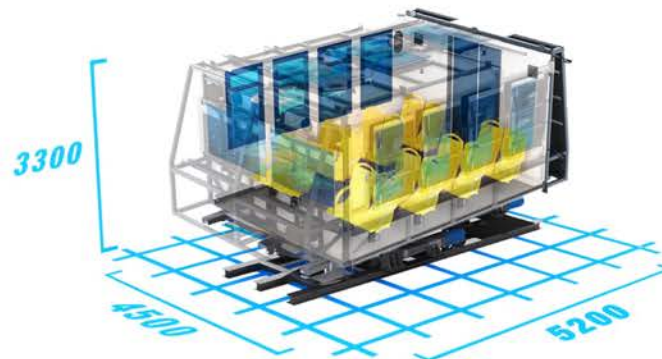

IMMERSIVE ADVENTURER

A FORMER FAVOURITE NOW GIVEN A HIGH-TECH UPGRADE. SIMWORX'S IMMERSIVE ADVENTURER ENABLES 16 RIDERS PER CYCLE TO EXPERIENCE EXHILARATING MOTION DURING A RIDE, WHILST A MOVIE IS PLAYED ON 'WINDOWS' SURROUNDING THE VEHICLE.

Each 'vehicle' sits upon a highly dynamic, 3DOF motion base which, combined with our range of 4D effects, results in an unrivalled attraction to entertain and educate. Provided in full turnkey solutions, The Immersive Adventurer is supplied with surround sound audio and a HD or 4K visual system. The simulator fits inside a themed enclosure so guests don't see the capsule, to enhance the illusion and retain the immersive experience.

After entering the Immersive Adventurer, visitors take their seats on a 'vehicle' styled capsule and are taken on a fun-filled journey that assaults the senses - dynamic motion, surround sound and film showing on the side windows, front screen and even the roof of the vehicle combine to give the most realistic experience possible.

- 16 SEAT UNITS
- LARGE SELECTION OF 4D EFFECTS
- DYNAMIC 3DOF MOTION BASE
- 13 IMMERSIVE 4K SCREENS
- BESPOKE VEHICLE DESIGN
- INSIDE ENCLOSURE TO RETAIN ILLUSION