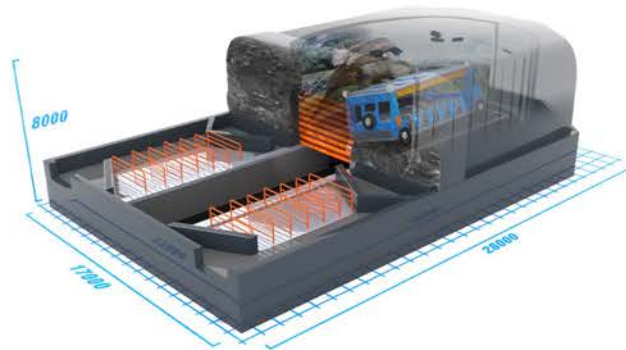

IMMERSIVE TUNNEL

A DYNAMIC, TOTALLY IMMERSIVE ATTRACTION THAT TAKES SENSORY AND PHYSICAL SIMULATION TO A NEW LEVEL - THE IMMERSIVE TUNNEL IS ONE OF SIMWORX'S MOST INNOVATIVE PRODUCTS.

After entering the Immersive Tunnel attraction, visitors take their seats on a 'vehicle' styled simulator located within a themed 'loading bay'. Once loaded, the simulator moves forward along a short track into the middle of a huge 360-degree 3D projection screen and riders are then taken on a fun-filled journey that assaults the senses – dynamic motion, special effects, surround sound and 3D film totally immersing riders to the front and both sides of the vehicle combining to give them a unique, adrenaline inducing adventure like no other!

The Immersive Tunnel's versatile nature also gives it the ability to be integrated into other ride types such as Water Flumes or Roller Coasters giving a traditional ride a high-tech twist.

- OPTIONAL TRACK SYSTEM
- 30 OR 60 SEAT VERSIONS
- LARGE SELECTION OF 4D EFFECTS
- HIGHLY DYNAMIC 3DOF MOTION BASE
- 360 DEGREE 3D PROJECTION
- 30 SEAT - (L x W x H): 28m x 21.5m x 7.5m
- 60 SEAT - (L x W x H): 47m x 21.5m x 7.5m