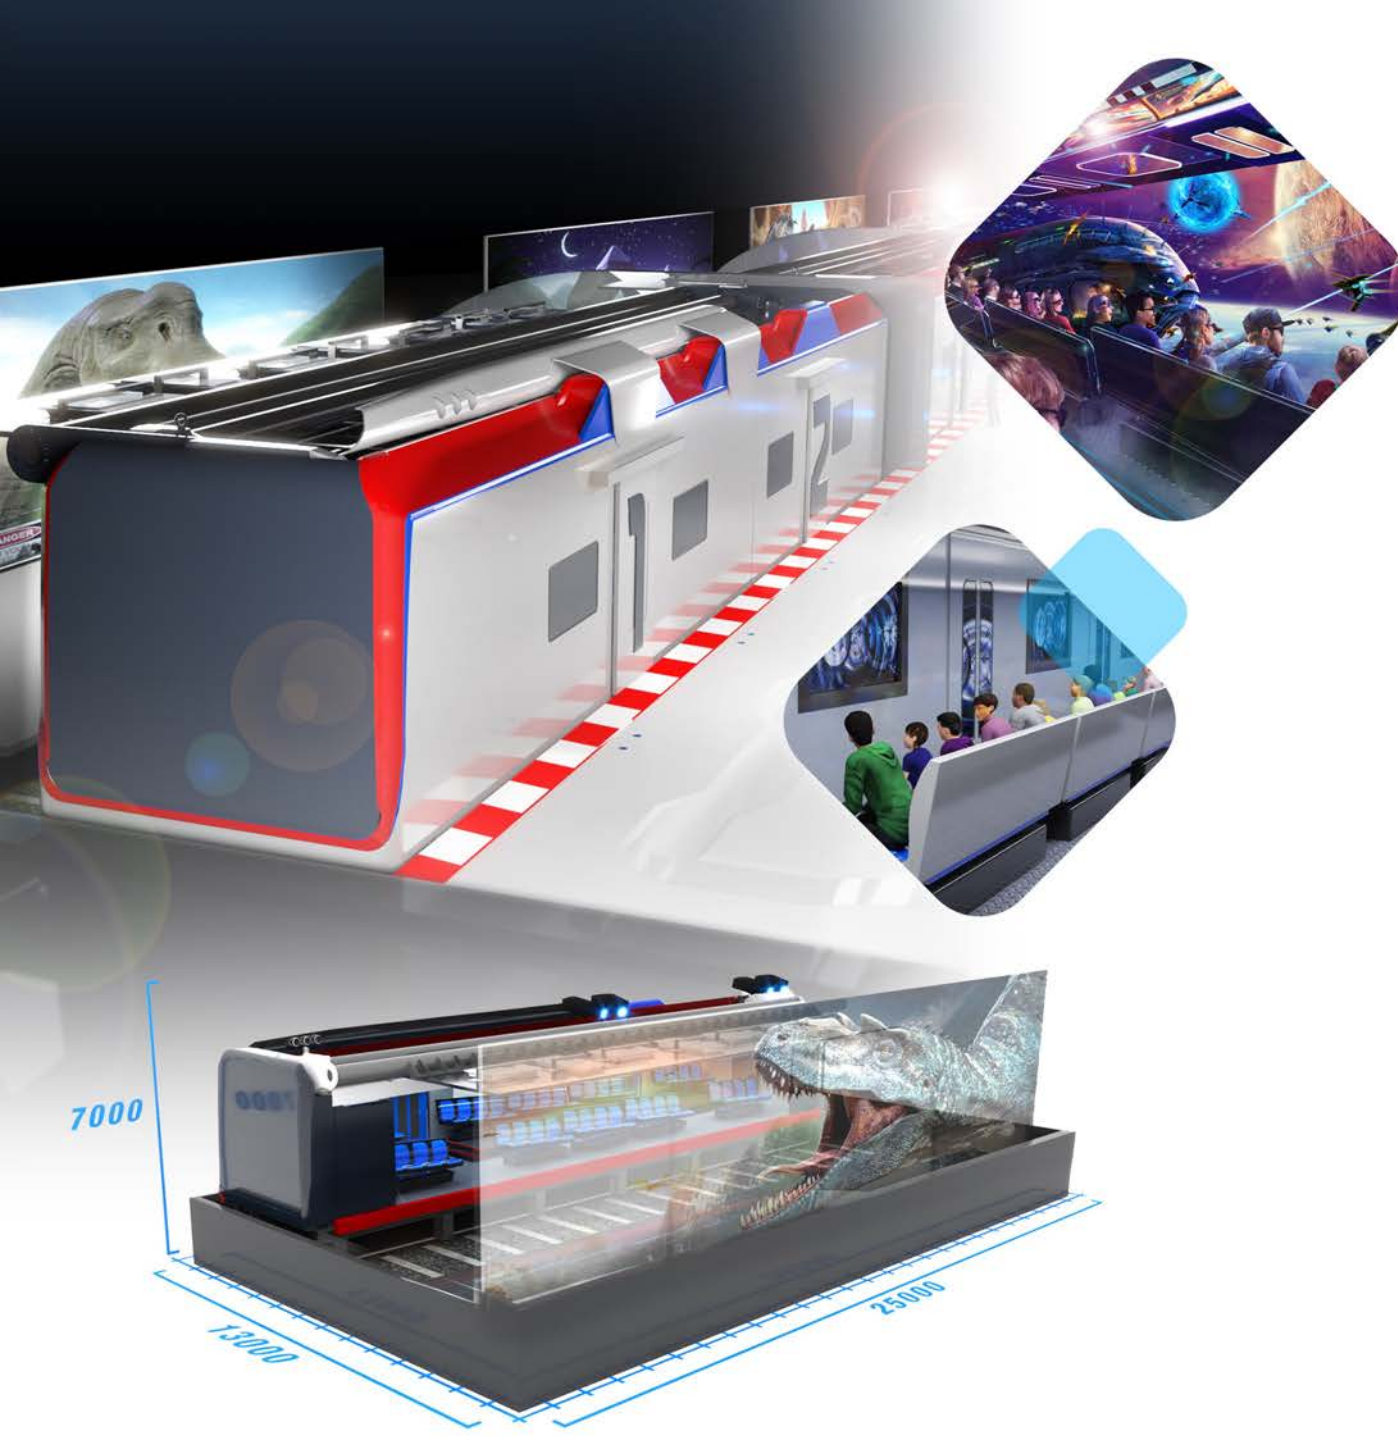

METRO MOVER

STEP ON BOARD THE 'METRO MOVER' AND TRAVEL TO OTHER WORLDS.

This state-of-the-art motion simulator ride takes visitors on a trip of a lifetime through different time zones or places, whether guests embark on an adventure to different places following a storyline, or travel back through time to your venue's location.

The Metro Themed 4D Cinemas are available individually or in multiples, each with a capacity of 40 persons. The fully themed carriages include 3DOF motion seats, surround sound audio, on-board special effects and 7 LED screen 'windows' in each carriage that 'transport' passengers to anywhere your imagination wants to take them to.

Designed to offer total flexibility and to integrate smoothly into any venue or creative concept. This attraction is available with specially designed custom film content to suit a client's venue and any theme, or library films specifically created for this 'time travelling' attraction. With complete show control, optional effects and integrated AV systems the 'Metro Mover' is the perfect ride solution for those looking for a twist on the traditional 4D Cinema!