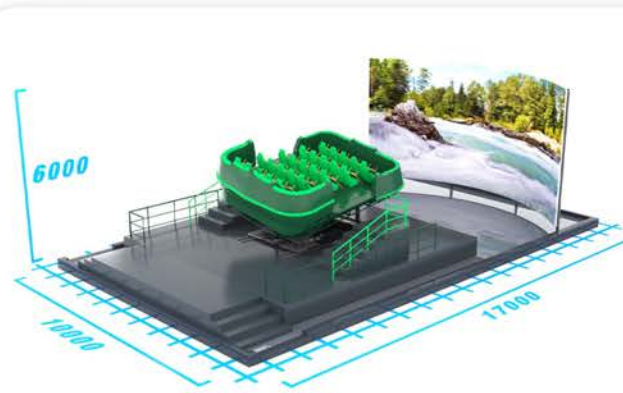

COBRA DARK RIDE

THE COBRA IS A HIGHLY DYNAMIC, 25 SEAT, SIMULATOR MOUNTED UPON A THREE-AXIS HYDRAULIC MOTION BASE. AVAILABLE WITH CUSTOM THEMING OPTIONS AND USING A MOTION SYSTEM THAT HAS BEEN DEPLOYED IN OVER 100 ATTRACTIONS, VISITORS ARE GUARANTEED A SMOOTH, AND UNFORGETTABLE EXPERIENCE.

Provided in singular or multiple units, the Cobra is supplied with surround sound audio and a 4K, 3D projection system utilising a selection of flat or curved screens.

The entire experience is pulled together through a show control system while on-board and in-theatre effects such as water spray, wind, snow, bubbles, smoke and special effects lighting, you can be certain that your customers will exit the ride with a huge smile on their faces.

- 25 - 400 SEATS (25 SEAT UNITS)
- LARGE SELECTION OF 4D EFFECTS
- HIGHLY DYNAMIC 3DOF MOTION BASE
- HD, 2K AND 4K 3D VISUAL SOLUTIONS
- LIBRARY OF 3D/4D FILMS