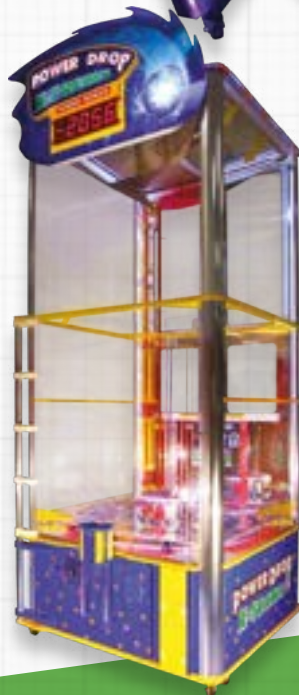

Go Go Basketball 2 Player

Width	Depth	Height	Weight
156 cm	192 cm	234 cm	380 Kg
62"	76"	92"	836 lbs

Surfer Air Hockey

2 Player

W 237 cm x D 145 cm x H 97 cm [221 Kg]
W 93" x D 57" x H 38" [486 lbs]

Monster Drop X-Treme

W 282 cm x D 137 cm x H 412 cm [907 Kg]
W 111" x D 54" x H 13ft 6" [2000 lbs]

Power Drop X-Treme

W 137 cm x D 137 cm x H 412 cm [400 Kg]
W 54" x D 54" x H 13ft 6" [880 lbs]

Go! Hero of Robots

WAHLAP.

W 145 cm x D 250 cm x H 212 cm [200 Kg]
W 57" x D 98" x H 83" [440 lbs]