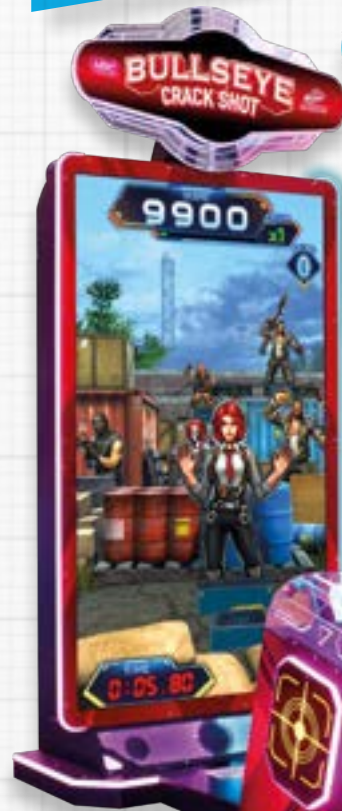

W 112 cm x D 187 cm x H 240 cm [160 Kg]
W 44" x D 74" x H 95" [352 lbs]

2 Player with Header

W 223 cm x D 187 cm x H 292 cm [360 Kg]
W 88" x D 74" x H 9ft 7" [792 lbs]

Bullseye Crack Shot Twin

2 Player

W 170 cm x D 173 cm x H 224 cm [250 Kg]
W 67" x D 68" x H 88" [550 lbs]