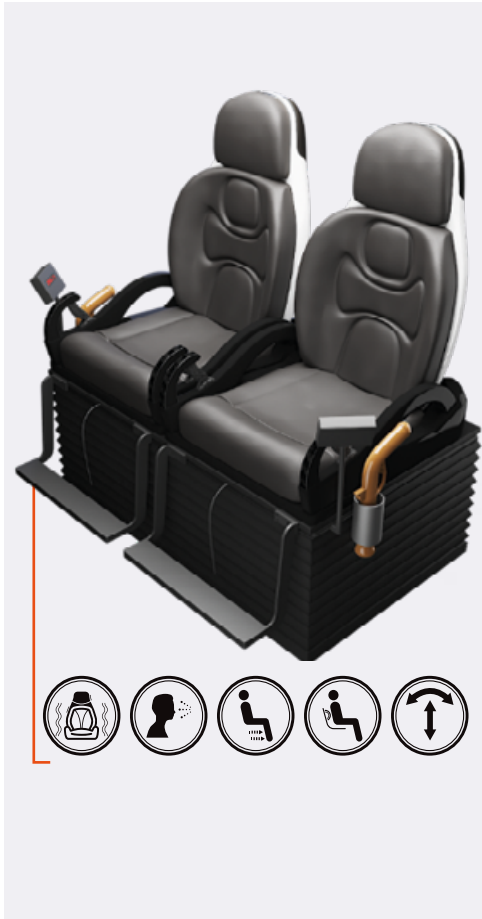

DURABLE

Structure in glass reinforced plastic and leather cushion.

OPTIONAL POWER

Optional electric system or pneumatic system.

UNIQUE APPEARANCE

Good package and seat experience, classic bestseller.

▼ SPECIAL EFFECTS