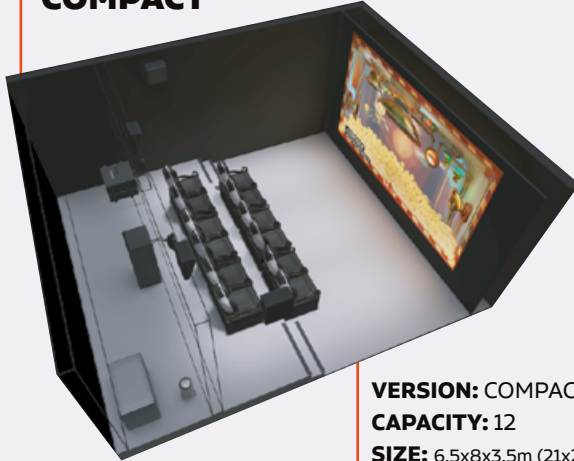

THROUGHPUT: 100 to 400 pph

FOOTPRINT: 40 to 150 m² / 430 to 1614 ft²

VERSION:
STANDARD

VERSION: STANDARD
CAPACITY: 18
SIZE: 7x10x4m (23x33x13ft)

VERSION:
COMPACT

VERSION: COMPACT
CAPACITY: 12
SIZE: 6,5x8x3,5m (21x26x12ft)

INCLUDED IN THE PACKAGE:

- Interactive devices
- Motion seats with LED scores display
- Image generator for classic or stereoscopic games
- 5.1 audio system
- Show control
- Operator panel
- Content from existing catalog
- In ride picture
- Projection system

VERSION:
DOUBLE

VERSION: DOUBLE
CAPACITY: 48
SIZE: 18x10x4m (59x33x13ft)

AVAILABLE OPTIONS

- Hall of fame outside of the ride
- Preshow
- Photostore
- Custom content
- Fog machine, Wind, Water, Stroboscope
- Doors control system
- Lighting system