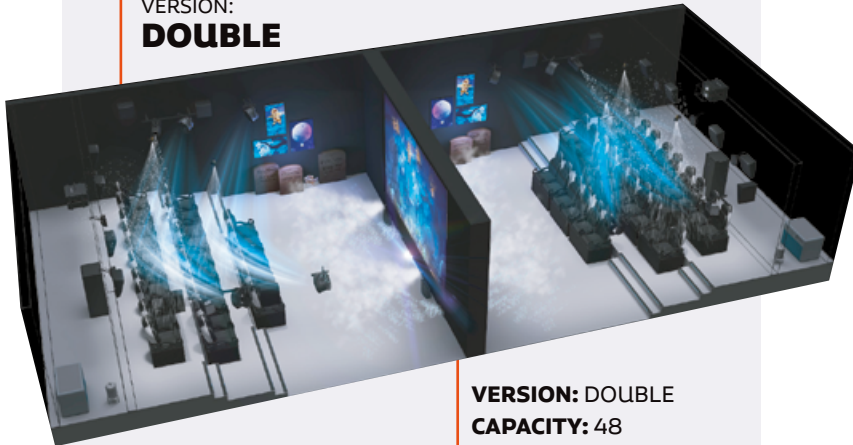

THROUGHPUT: 100 to 400 pph

FOOTPRINT: 40 to 150 m² / 430 to 1614 ft²

VERSION:
STANDARD

VERSION: STANDARD
CAPACITY: 18
SIZE: 7x10x4m (23x33x13ft)

VERSION:
COMPACT

VERSION: COMPACT
CAPACITY: 12
SIZE: 6,5x8x3,5m (21x26x12ft)

INCLUDED IN THE PACKAGE:

- Interactive devices
- Motion seats with LED scores display
- Image generator for classic or stereoscopic games
- 5.1 audio system
- Show control
- Operator panel
- Content from existing catalog
- In ride picture
- Projection system

VERSION:
DOUBLE

VERSION: DOUBLE
CAPACITY: 48
SIZE: 18x10x4m (59x33x13ft)

AVAILABLE OPTIONS

- Hall of fame outside of the ride
- Preshow
- Photostore
- Custom content
- Fog machine, Wind, Water, Stroboscope
- Doors control system
- Lighting system