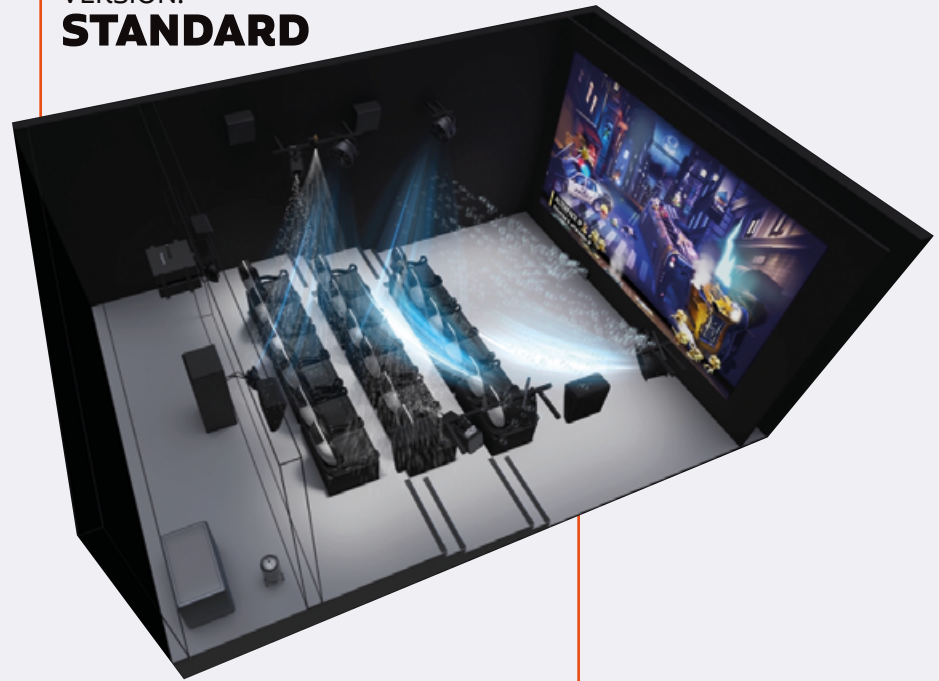

THE CONCEPT

Interactive Theaters offer the best immersive and interactive group experience with a great throughput and a small footprint. Each player interacts with the compelling and engaging media on the screen through the interactive device in their hands. With personalized effects, scoring displays, dynamic motions and thrilling environmental setup, this is **the perfect experience for family and friends.**

UNIQUE ADVANTAGES:

- Provides a group experience
- Requires a small footprint
- Conveys a strong story
- Easy to renew with new media
- Easy to duplicate to extend throughput
- Highly scalable throughput (from 100 to 400 pph)
- Complete interactive solution (turnkey solution)

THROUGHPUT: 100 to 400 pph

FOOTPRINT: 40 to 150 m² / 430 to 1614 ft²

VERSION:
STANDARD

VERSION: STANDARD
CAPACITY: 18
SIZE: 7x10x4m (23x33x13ft)