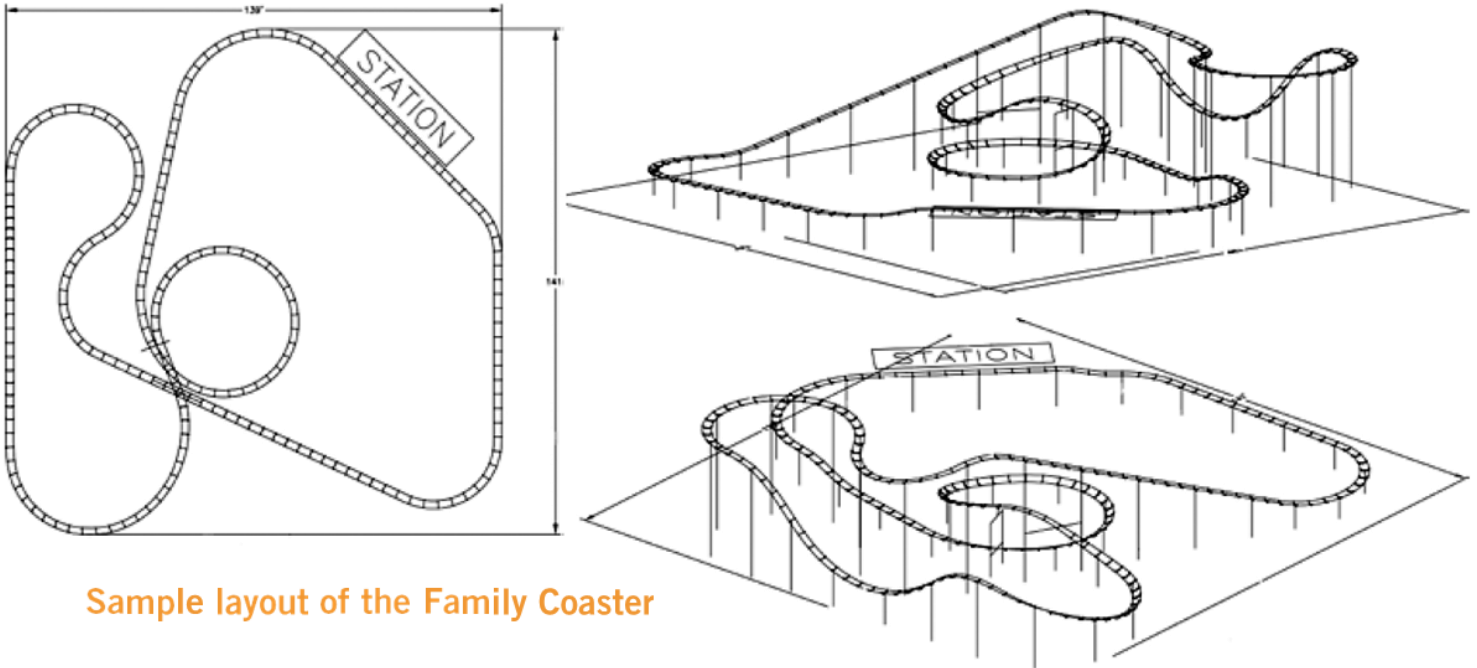

Family Coaster

The Chance Rides Family Coaster is a thrilling coaster created for the whole family, including riders who are 36" tall with parents, adults and teens. Experience a smooth, fast and exciting thrill ride available in custom track layouts and car themes.

316.945.6555
sales@chancerides.com
Chancerides.com

Family Coaster

Sample layout of the Family Coaster

FEATURES

STANDARD FEATURES

- Welded alloy steel chassis
- Precision pipe rolling for accurate fit in the field
- Hand-laminated fiberglass bodies
- Individually molded bucket seats
- Multi-position locking lap bars
- Redundant locking mechanisms
- Fail-safe, multi-train operations
- Custom track configurations
- Custom coach bodies available

TRACK

Track length.....	1200 ft. (365.8 m)
Track layout Area.....	141 ft. x 139 ft.

Specifications are effective as of publication date. Because we strive to improve every Chance Rides product, these specifications are subject to change without notice. Dimensions are approximate. For actual dimensions and installation specifications, please refer to Chance Rides foundation drawings. This ride conforms to all applicable ASTM amusement ride standards in effect on the date of manufacture.

PERFORMANCE

Maximum speed.....	35 mph (56.3 km/h)
Ride time.....	Approx. 1.5 min.
First drop.....	55 ft. (16.8 m)