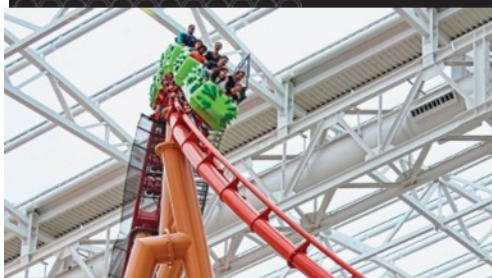

Family Coaster

The Chance Rides Family Coaster is a thrilling coaster created for the whole family, including riders who are 36" tall with parents, adults and teens. Experience a smooth, fast and exciting thrill ride available in custom track layouts and car themes.

316.945.6555
sales@chancerides.com
Chancerides.com

Family Coaster

Sample layout of the Family Coaster

FEATURES

STANDARD FEATURES

- Welded alloy steel chassis
- Precision pipe rolling for accurate fit in the field
- Hand-laminated fiberglass bodies
- Individually molded bucket seats
- Multi-position locking lap bars
- Redundant locking mechanisms
- Fail-safe, multi-train operations
- Custom track configurations
- Custom coach bodies available