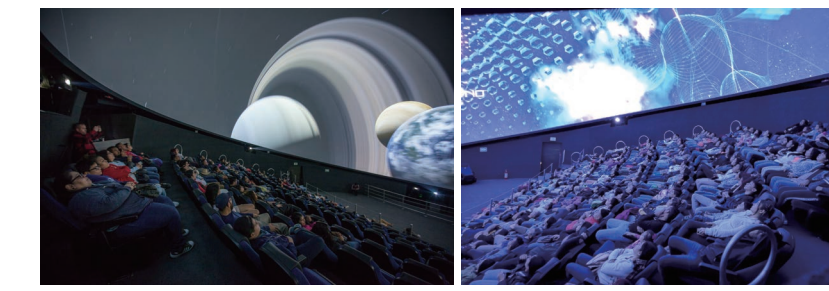

FUNINVR ALL OVER THE WORLD

VR+ Planetarium