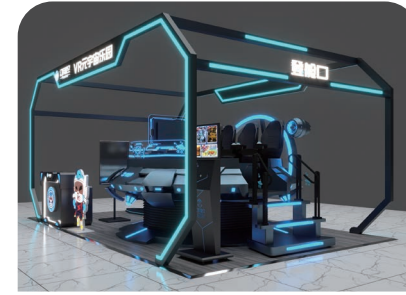

Customize service
Support to customize LOGO, appearance, light, product...