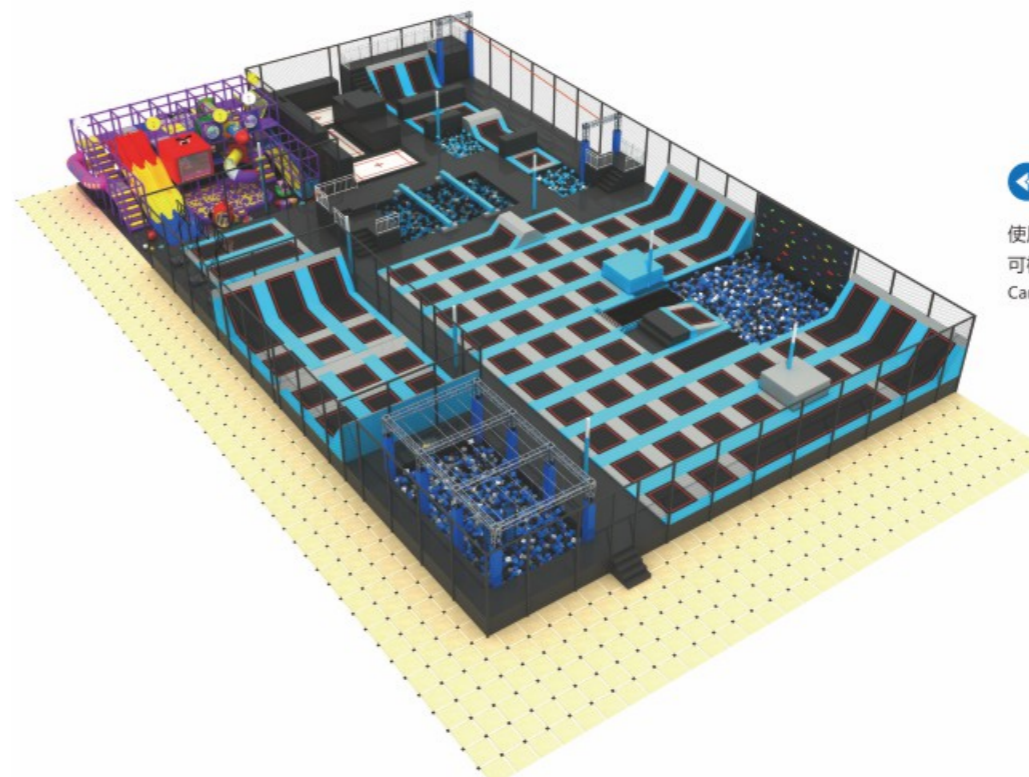

LB23-18

使用者建议年龄/age for: 3-15岁
可根据场地大小设计
Can be designed according to the size of the site