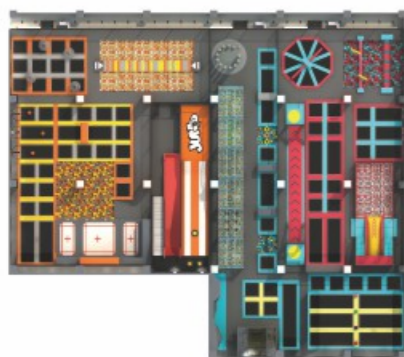

可根据场地设计, 任意搭配, 任意组合  
It Can Be Designde According To The Size Of The Area,  
Match And Combined As You Like.

LB23-15

使用者建议年龄/age for: 3-15岁  
可根据场地大小设计  
Can be designed according to the size of the site