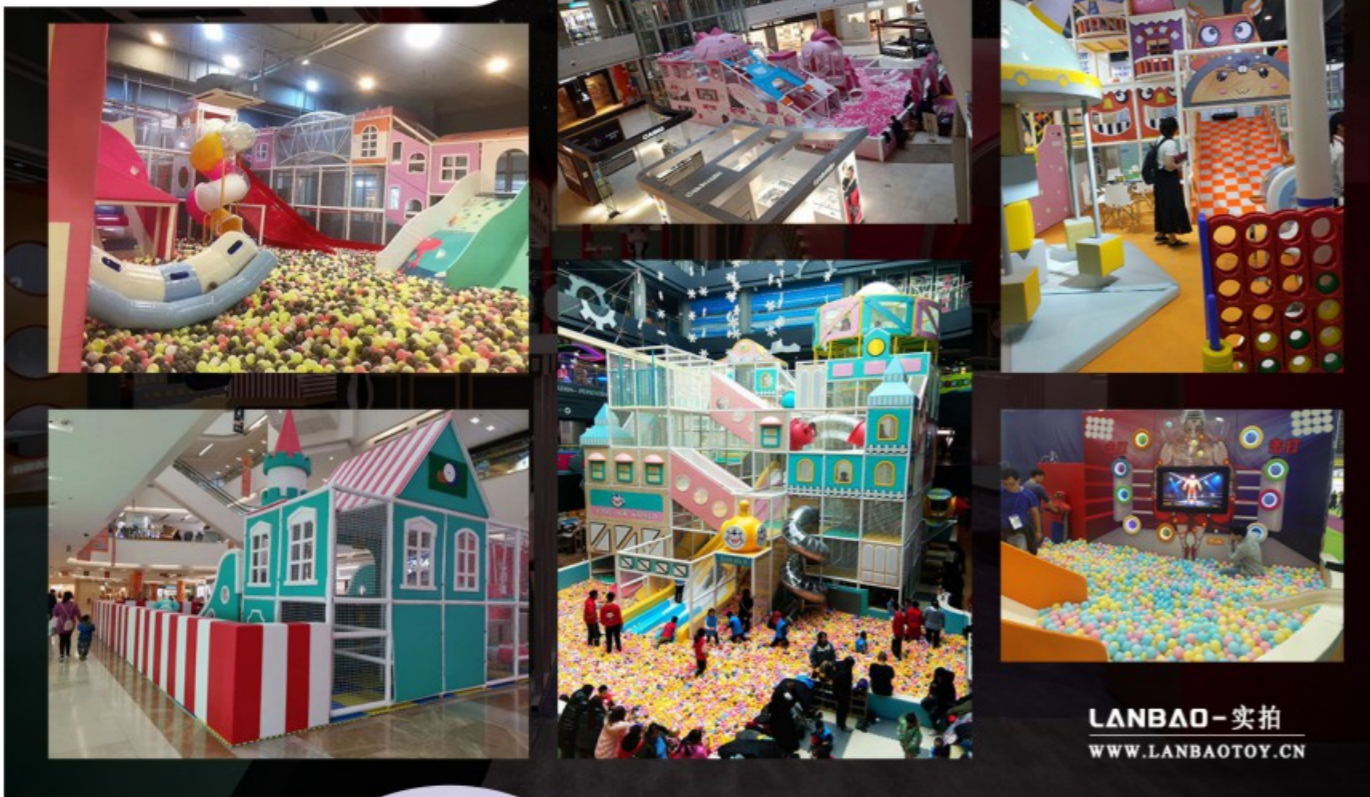

'Vision determines the world, happiness achieves brilliance, Lanbao creates childhood' . Our mission is to make every child healthier and happier to grow up!

## 公司证书 Company Certificate

**LANBAO**

**LANBAO** 蓝宝游乐

可根据场地设计，任意搭配，任意组合  
It Can Be Designe According To The Size Of The Area,  
Match And Combined As You Like.

**LB23-01**  
使用者建议年龄/age for: 3-15岁  
可根据场地大小设计  
Can be designed according to the size of the site