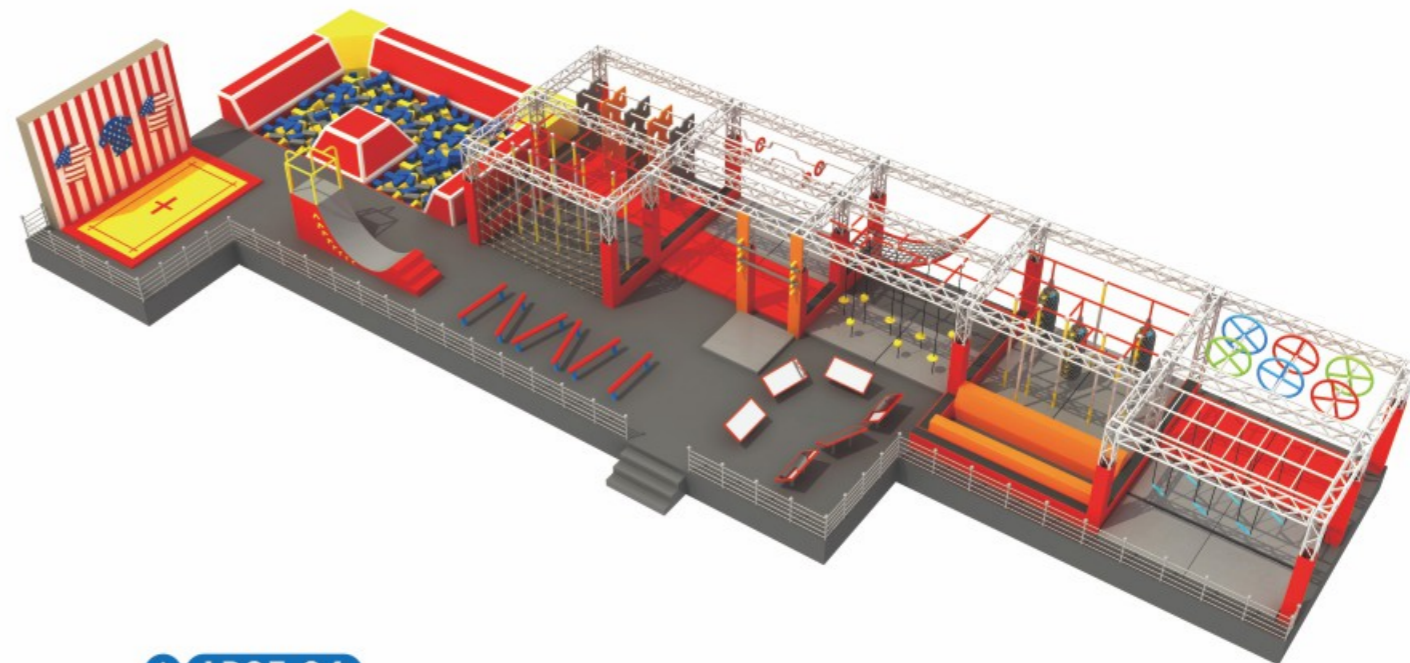

使用者建议年龄/age for: 3-15岁  
可根据场地大小设计  
Can be designed according to the size of the site

**LB23-22**

使用者建议年龄/age for: 3-15岁  
可根据场地大小设计  
Can be designed according to the size of the site

可根据场地设计, 任意搭配, 任意组合  
It Can Be Designe According To The Size Of The Area,  
Match And Combined As You Like.

**LB23-23**

使用者建议年龄/age for: 3-15岁  
可根据场地大小设计  
Can be designed according to the size of the site

**攀岩系列**  
发挥孩子的手脚能力

**LB23-24**

使用者建议年龄/age for: 3-15岁  
可根据场地大小设计  
Can be designed according to the size of the site