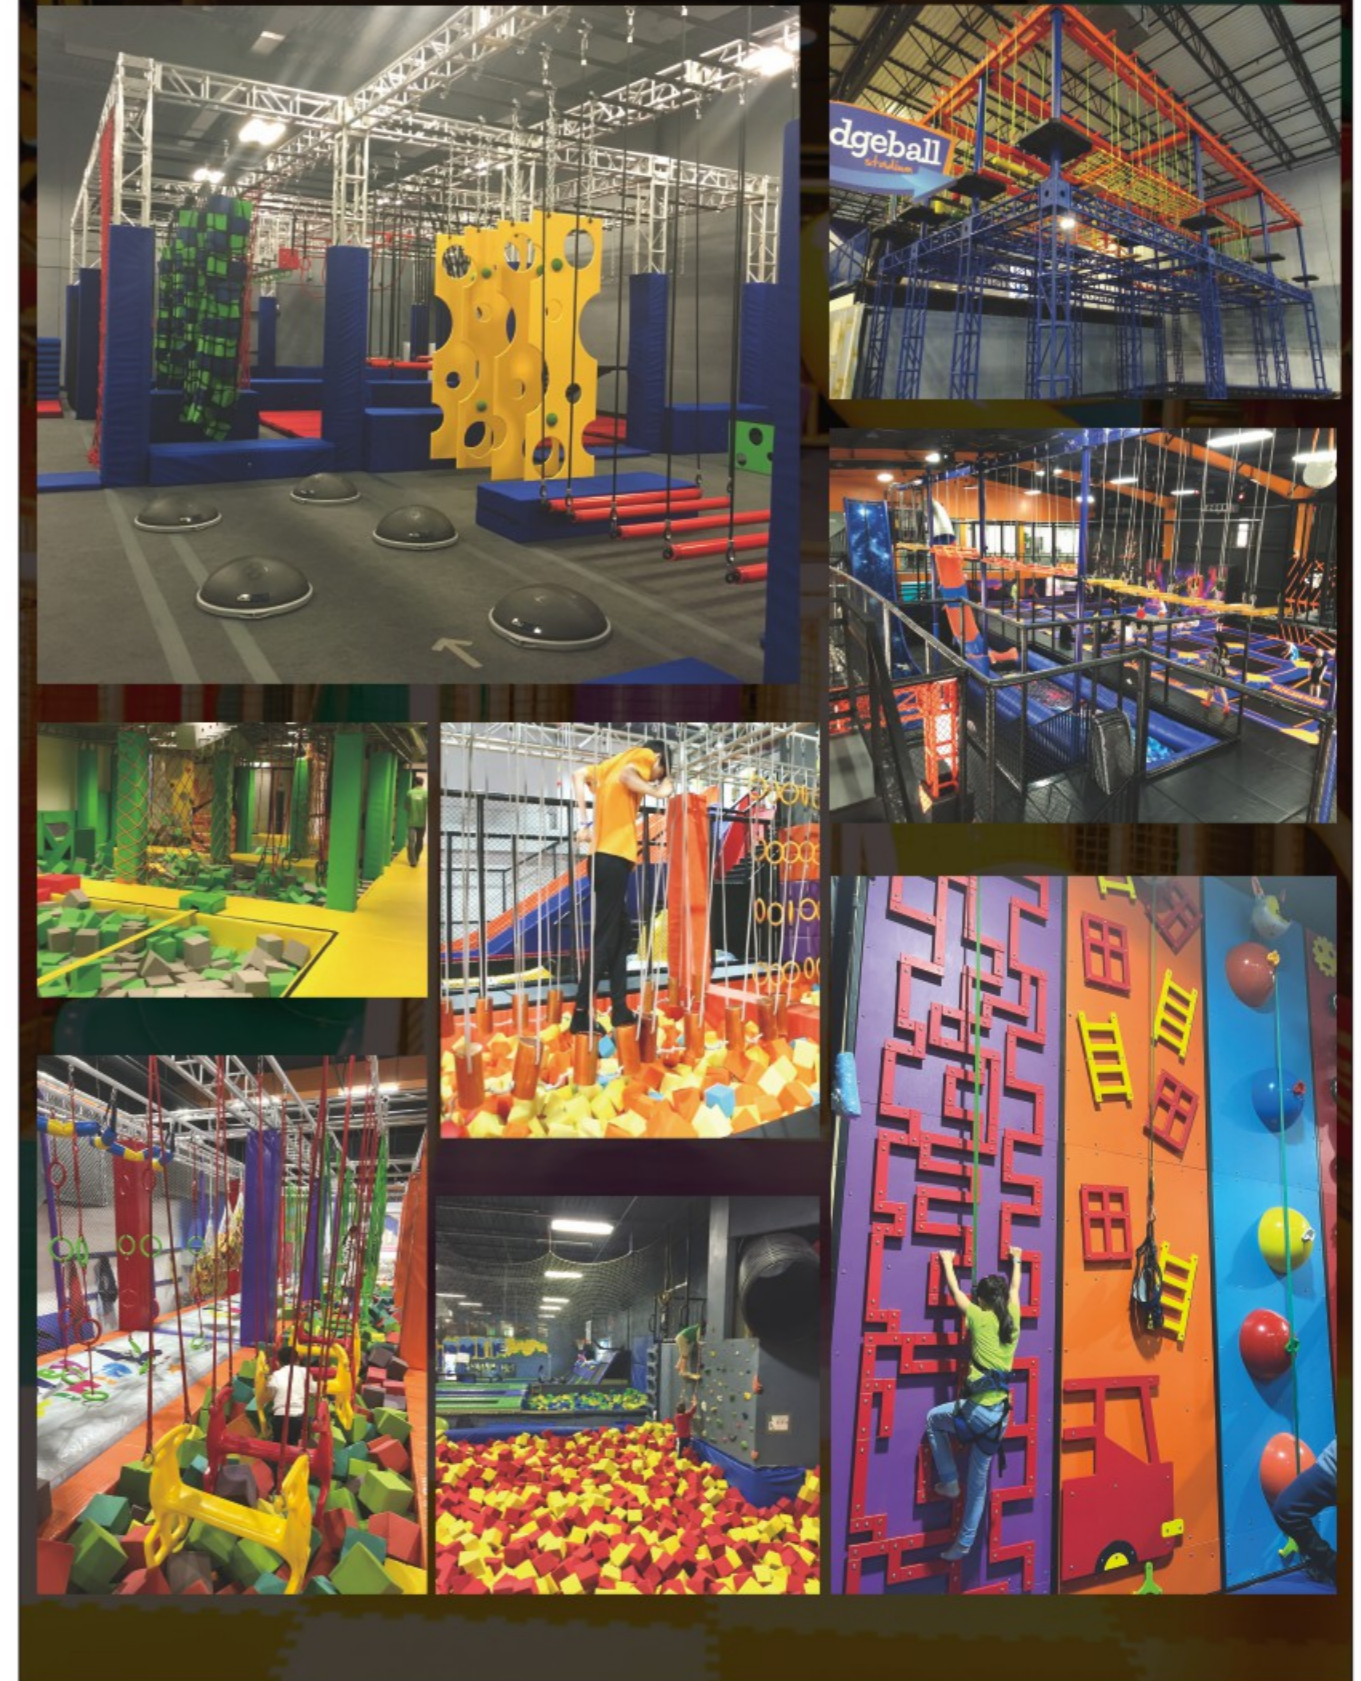

使用者建议年龄/age for: 3-15岁  
可根据场地大小设计  
Can be designed according to the size of the site

蹦床项目介绍拼图

**LANBAO** 蹦床案例

法国蹦床公园案例

LB23-14

使用者建议年龄/age for: 3-15岁  
可根据场地大小设计  
Can be designed according to the size of the site

可根据场地设计, 任意搭配, 任意组合  
It Can Be Designde According To The Size Of The Area,  
Match And Combined As You Like.

LB23-15

使用者建议年龄/age for: 3-15岁  
可根据场地大小设计  
Can be designed according to the size of the site