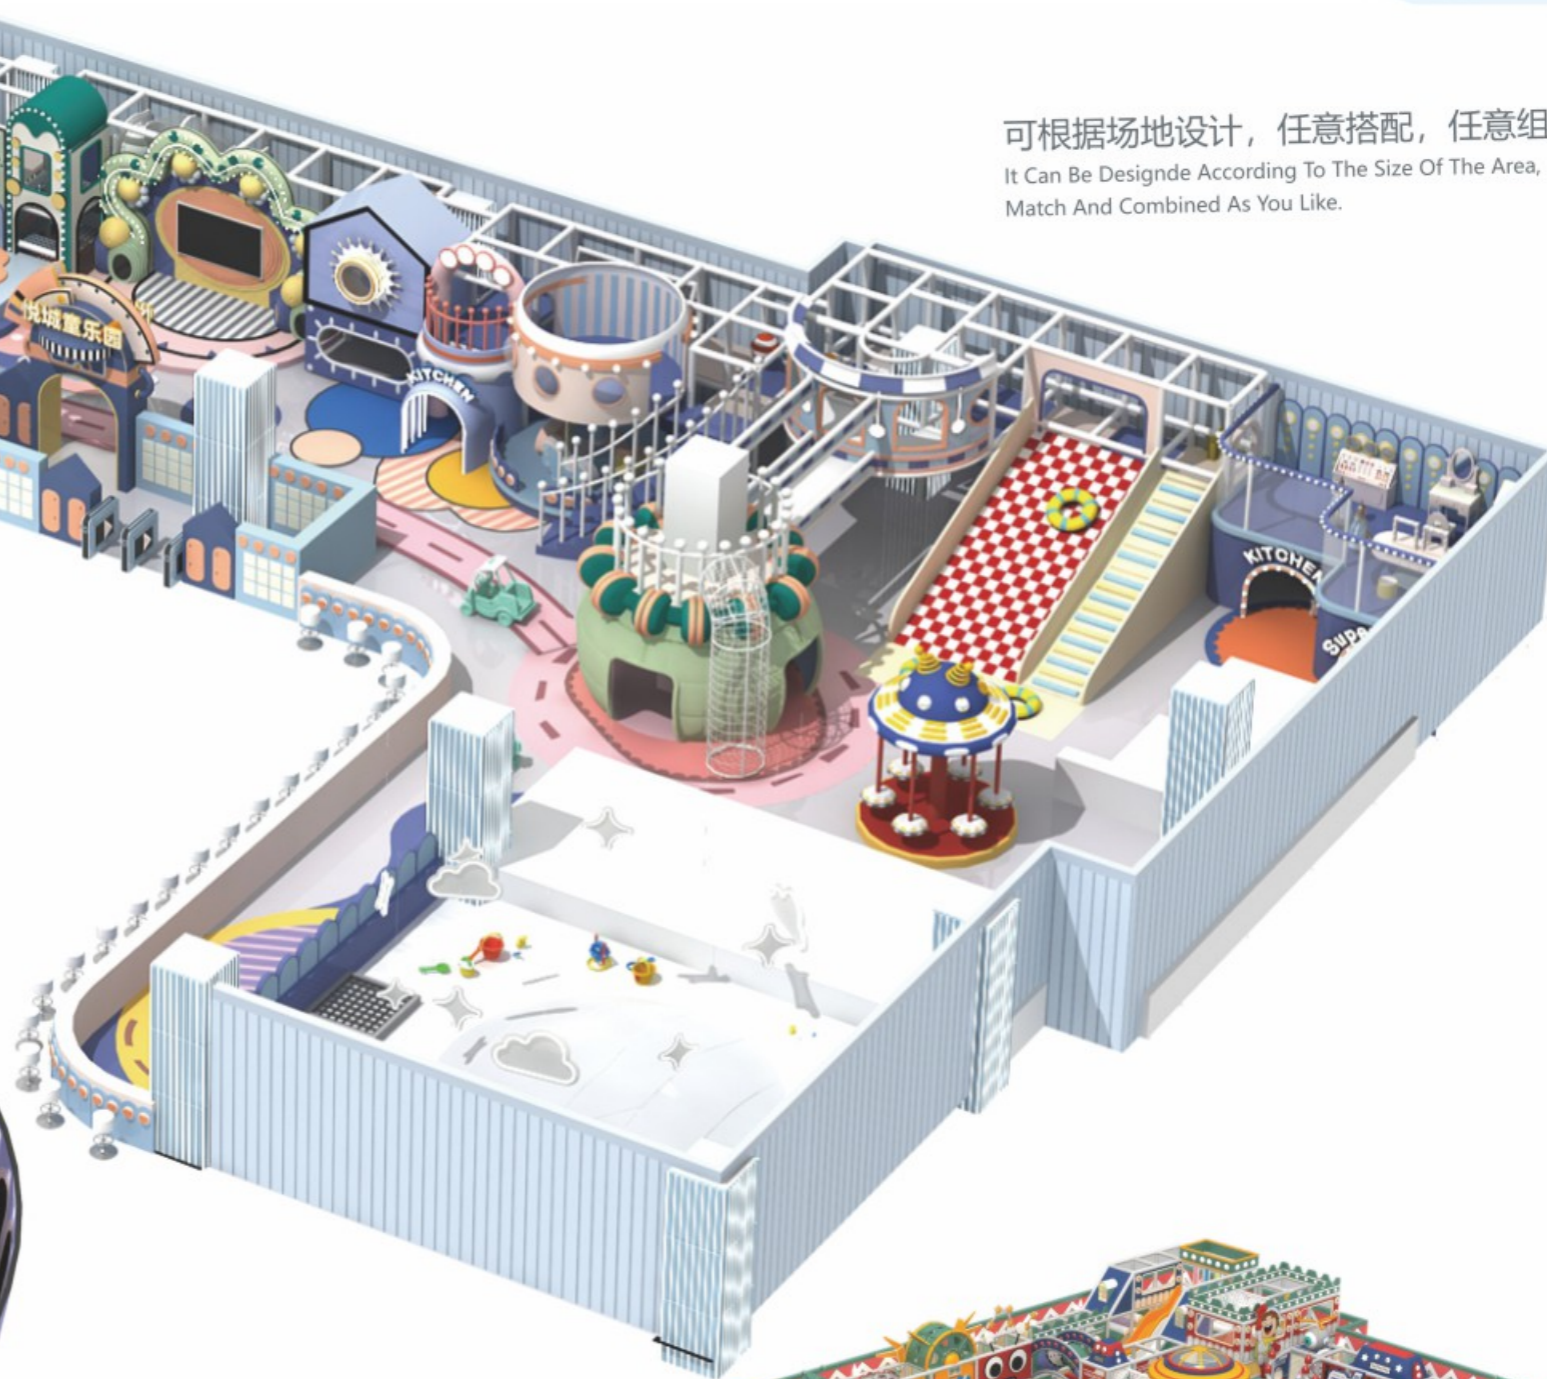

▲ **LB23-07**

使用者建议年龄/age for: 3-15岁  
可根据场地大小设计  
Can be designed according to the size of the site

淘气堡有趣的外观，鲜艳的色彩，  
多样的玩法，可以激发孩子  
的想象力与创造力

**LB23-08**

使用者建议年龄/age for: 3-15岁  
可根据场地大小设计  
Can be designed according to the size of the site

可根据场地设计，任意搭配，任意组合  
It Can Be Designe According To The Size Of The Area,  
Match And Combined As You Like.

**LB23-09**

使用者建议年龄/age for: 3-15岁  
可根据场地大小设计  
Can be designed according to the size of the site

**LB23-10**

使用者建议年龄/age for: 3-15岁  
可根据场地大小设计  
Can be designed according to the size of the site

可根据场地设计，任意搭配，任意组合  
It Can Be Designe According To The Size Of The Area,  
Match And Combined As You Like.

**LB23-11**

使用者建议年龄/age for: 3-15岁  
可根据场地大小设计  
Can be designed according to the size of the site

**LB23-12**

使用者建议年龄/age for: 3-15岁  
可根据场地大小设计  
Can be designed according to the size of the site

**LB23-13**