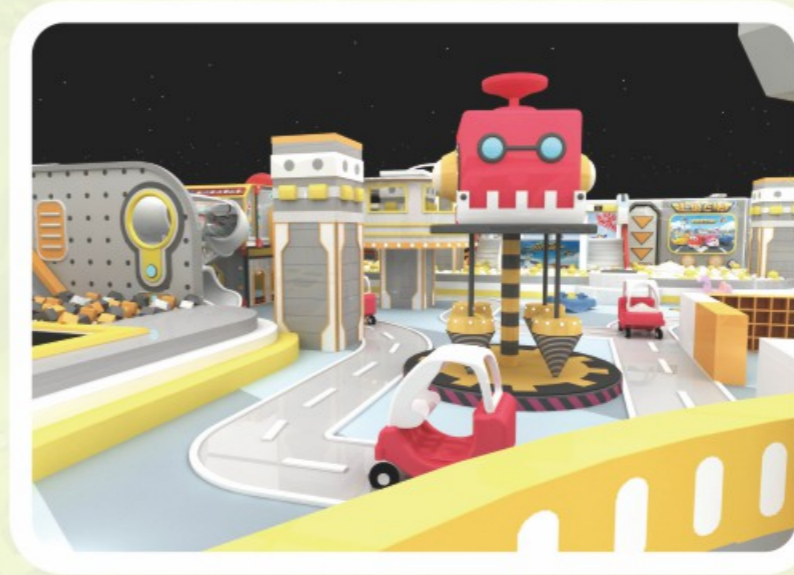

LB23-02

使用者建议年龄/age for: 3-15岁
可根据场地大小设计
Can be designed according to the size of the site

可根据场地设计, 任意搭配, 任意组合
It Can Be Designe According To The Size Of The Area,
Match And Combined As You Like.

活跃大脑
发挥孩子的想象力

LB23-03

使用者建议年龄/age for: 3-15岁
可根据场地大小设计
Can be designed according to the size of the site