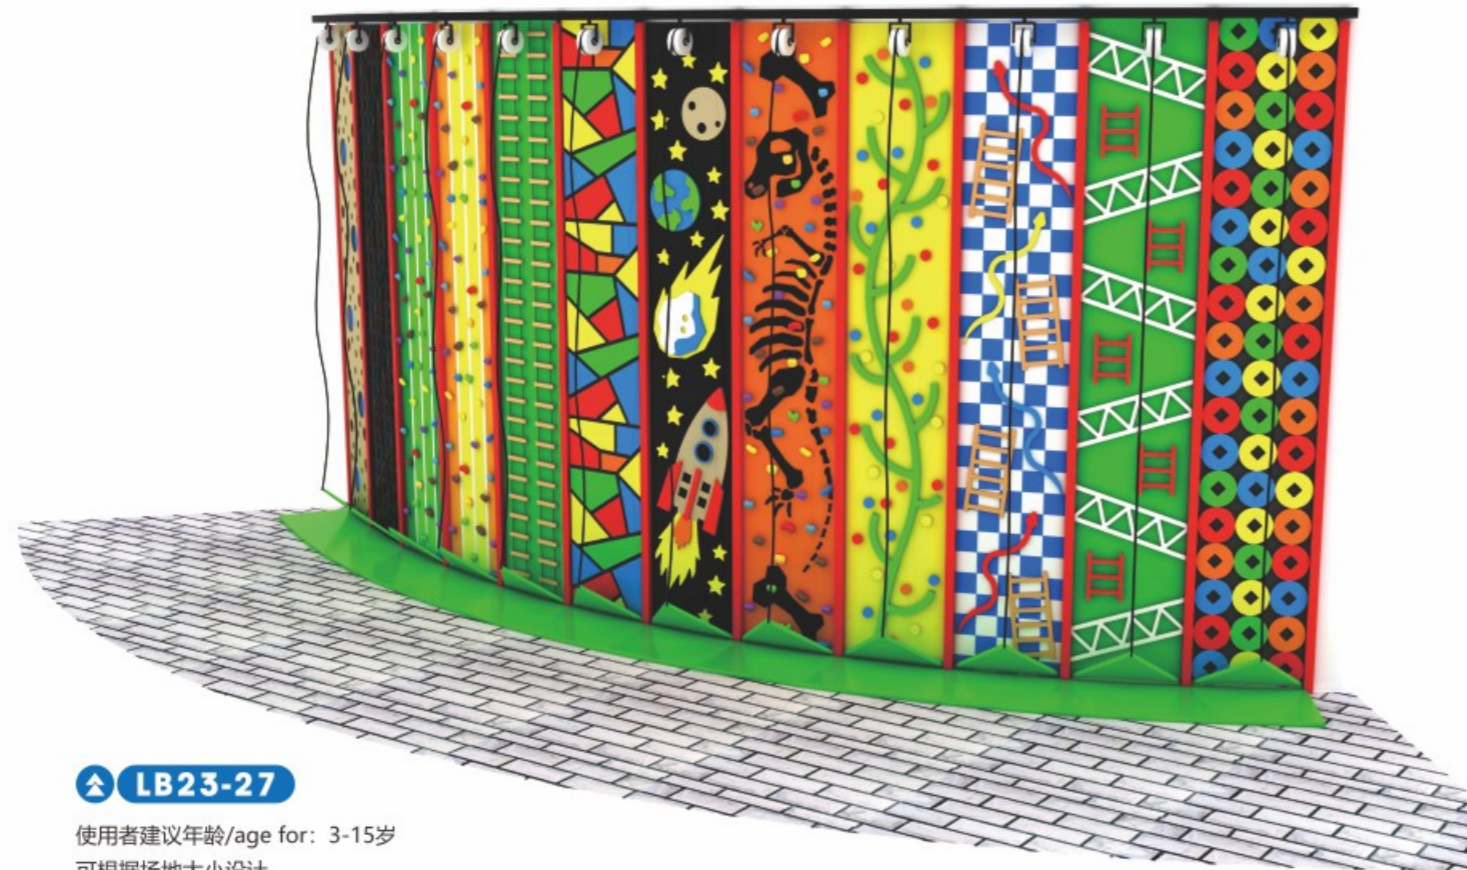

LB23-27

使用者建议年龄/age for: 3-15岁
可根据场地大小设计
Can be designed according to the size of the site