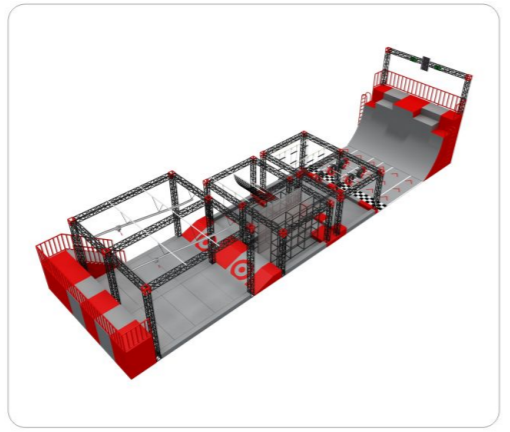

工厂: 浙江青田县温溪镇港头工业区  
公司: 浙江温州市鹿城区世贸中心24楼

浙江美奇游乐设备有限公司

2302A  
Size: 44.5×26×4.5m

2302B  
Size: 48.6×39.6×7.6m

2302C  
Size: 12.6×10.2×4.2m

2302D  
Size: 14.3×7.3×4.6m

2302E  
Size: 42.5×26.3×3.3m

2302F  
Size: 40.9×19.5×4.2m

2303A  
Size: 30.5×32.6×7m

2303C  
Size: 60×40×8m

2304A  
Size: 26.5×10.2×7m

2304B  
Size: 24×7.1×4m

2304C  
Size: 19.4×4.9×4.2m

2305A  
Size: 10×28×4.5m

2305B  
Size: 30×15×3.6m

2306A  
Size: 5.1×2.6×4.2m

2306C  
Size: 27×22.2×6.8m

2303B  
Size: 30.2×11.9×7.5m

2303D  
Size: 47×25×6.2m

2304D  
Size: 32.4×9.4×5m

2304E  
Size: 00×00×00m

2304F  
Size: 13×13×3m

2305C  
Size: 39.3×38.8×7.8m

2305D  
Size: 22.4×15.6×9.9m