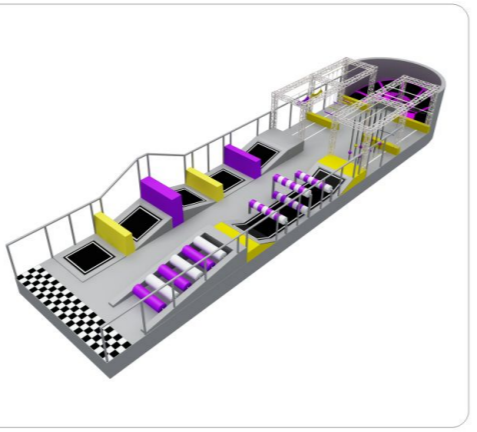

工厂: 浙江青田县温溪镇港头工业区  
公司: 浙江温州市鹿城区世贸中心24楼

浙江美奇游乐设备有限公司

2302A  
Size: 44.5×26×4.5m

2302B  
Size: 48.6×39.6×7.6m

2302C  
Size: 12.6×10.2×4.2m

2302D  
Size: 14.3×7.3×4.6m

2302E  
Size: 42.5×26.3×3.3m

2302F  
Size: 40.9×19.5×4.2m

2303A  
Size: 30.5×32.6×7m

2303C  
Size: 60×40×8m

2304A  
Size: 26.5×10.2×7m

2304B  
Size: 24×7.1×4m

2304C  
Size: 19.4×4.9×4.2m

2305A  
Size: 10×28×4.5m

2305B  
Size: 30×15×3.6m

2306A  
Size: 5.1×2.6×4.2m