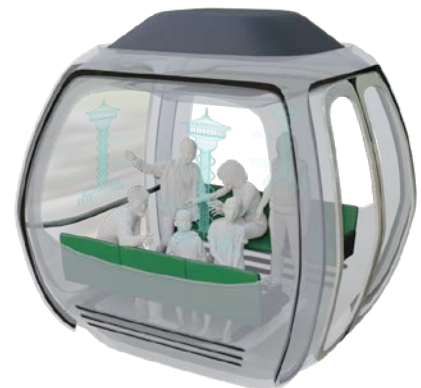

MV RIDES

Elevating Ride Experience

SKYSPIRE™ PRIME

Product Sheet

mvrides.com

US and Foreign Patents Granted or Pending
© 2023 Martin & Vleminckx

SKYSPIRE™ PRIME

The SkySpire™ – a marvel of modern architecture that captivates with its distinctive and captivating design. This iconic structure offers breathtaking 360-degree panoramic views unfolding before you, redefining the art of observation. A smooth, ride to the top of the observation tower provides an unparalleled experience in comfortable, climate-controlled cabins.

Ascend effortlessly to the pinnacle of the observation tower in our state-of-the-art cabins. The SkySpire™ isn't just an attraction; it's a journey through breathtaking views and a testament to the art of modern design. Elevate your senses and embrace a new era of observation as you embark on this remarkable adventure.

Scan to view our product webpage and video

SKYSPIRE™ PRIME

PRODUCT SHEET

Gondola Options

ADA Accessible Options

A gondola accessible to a wheelchair with a companion, including an ADA-compliant turning space. In addition, an optional wheelchair-accessible loading zone with a ramp to bridge the gap between the platform and gondola.

SKYSPIRE™ PRIME

Deliver

Build

Design

- One-of-a-kind iconic attraction, with its cutting-edge architectural design.
- Breathtaking 360-degree view gondola ride going to the top of the observation tower.
- Gondolas ADA option ensuring that all visitors, including those with mobility challenges, can comfortably enjoy the attraction.
- Gondola Augmented Reality Overlay option to visualize spectacular views in a different environment.
- Visitors Experience can be complemented by Interactive Entertainment
- Provides a spectacular visual spectacle both during the day and at night.
- Latest creation of legendary ride and attraction inventor Bill Kitchen.
- Great return on investment.