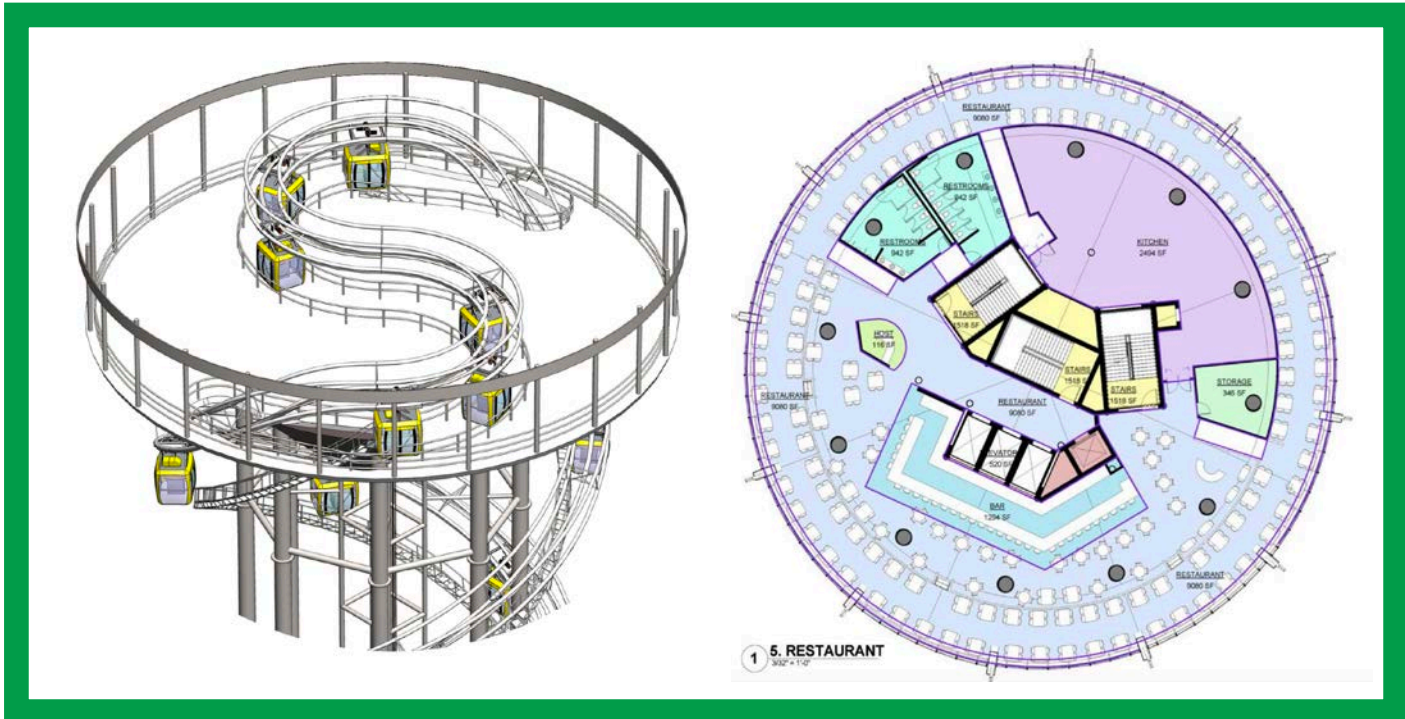

Ascend effortlessly to the pinnacle of the observation tower in our state-of-the-art cabins. The SkySpire™ isn't just an attraction; it's a journey through breathtaking views and a testament to the art of modern design. Elevate your senses and embrace a new era of observation as you embark on this remarkable adventure.

PRODUCT SHEET

Cabin Capacity	8 to 20 (Subject to design)
Capacity	1200 People Per Hour
Track Length	1600 ft (500 m)
Ride Duration	12 minutes (Subject to design)
Height	350 ft (105 m)
Delivery /Availability	24 months

Scan to view our product webpage and video

SKYSPIRE™ PRIME

PRODUCT SHEET

Gondola Options

ADA Accessible Options

A gondola accessible to a wheelchair with a companion, including an ADA-compliant turning space. In addition, an optional wheelchair-accessible loading zone with a ramp to bridge the gap between the platform and gondola.

SKYSPIRE™ PRIME

Deliver

Build

Design

- One-of-a-kind iconic attraction, with its cutting-edge architectural design.
- Breathtaking 360-degree view gondola ride going to the top of the observation tower.
- Gondolas ADA option ensuring that all visitors, including those with mobility challenges, can comfortably enjoy the attraction.
- Gondola Augmented Reality Overlay option to visualize spectacular views in a different environment.
- Visitors Experience can be complemented by Interactive Entertainment
- Provides a spectacular visual spectacle both during the day and at night.
- Latest creation of legendary ride and attraction inventor Bill Kitchen.
- Great return on investment.