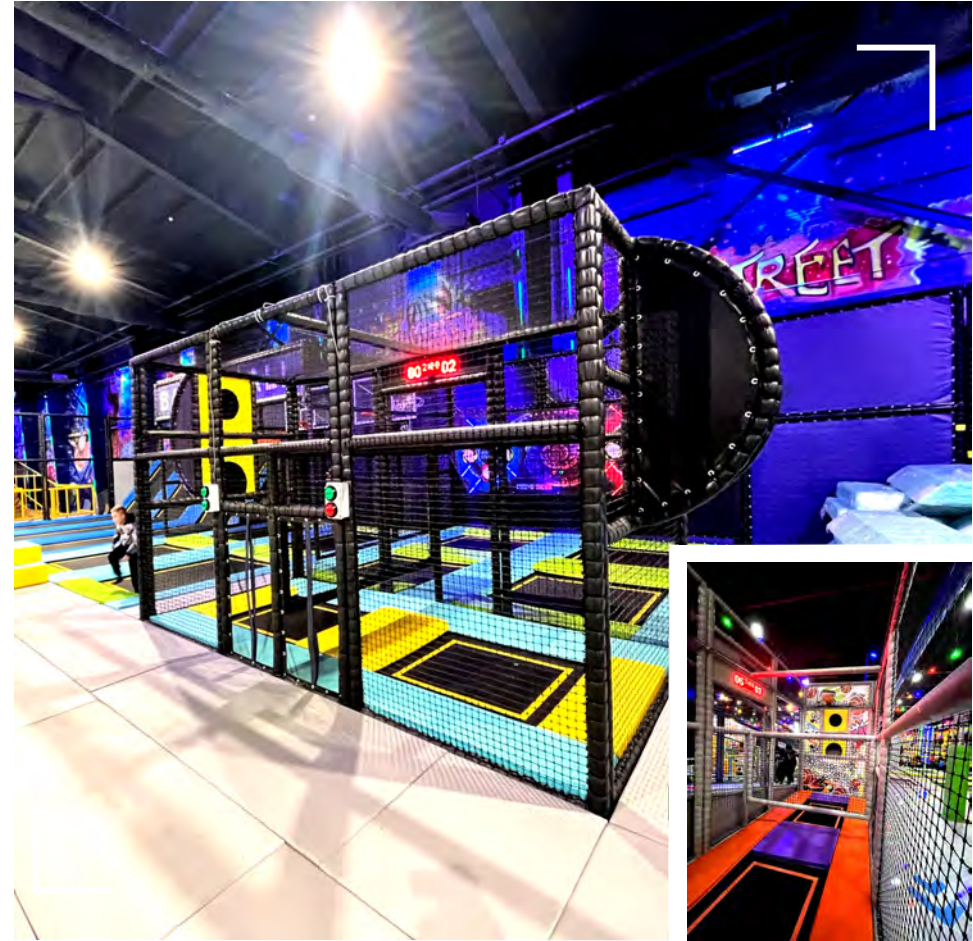

SHIP

4 children aged 3-8 old can play at the same time in the Ship.

ROLLER AIR BALL

7 children aged 4-10 can play at the Roller airball at the same time.

HAMSTER

This equipment is designed from the thinking of real hamster Wheel. In hamster, only one child can play in the hamster

FLYING BALLS

Flying balls can be produced in different color and themes.

ZIPLINE

We bring the nature zipline experience to indoor playground

WATER TRAMPOLINE

We give children the experience of jumping on water

PIANO

It is possible to hear animal sounds as well as musical notes from this equipment

CHALLENGE TRAMPOLINE

The scoreboard on the trampoline shows each point scored by the players, and the player with the most points in a set time wins.