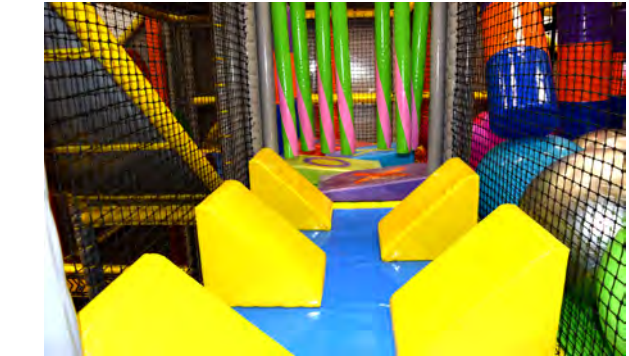

SOFT PLAYGROUND EQUIPMENTS

i

Soft play groups are produced in the base of metal frame covered with panel systems which are made of foam and tarpaulin. Beside this panel systems, we can integrate equipments as, passing obstacles, different type of bridges, platforms and slides. Systems are designed and manufactured according to EN-1176 standards.

BALL POOL

Ballpools are one of equipment children love to play in softplay grounds.

TRAMPOLINE

The enjoyable trampoline court also increases height and physical development.

SLIDES

As Bursapark , we are serving many type of slides to our customers.