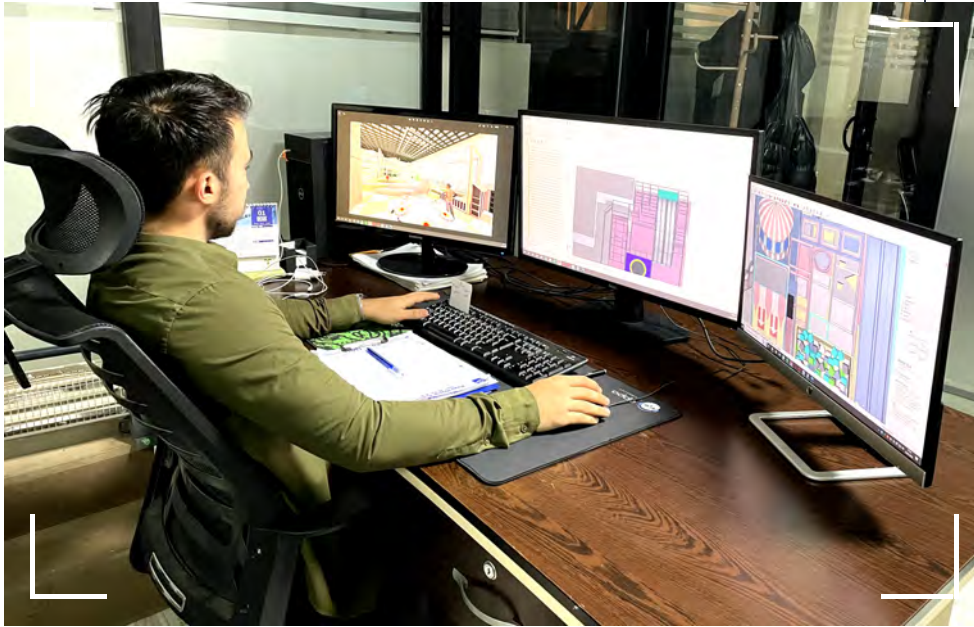

VR TECHNOLOGY
Explore your project with VR technology.

FACTORY PRODUCTION

i

BursaPark manufactures all products in its own factory based in Bursa, Turkey, in accordance with EN 1176 standards and with team specialized in production. BursaPark increases export capacity year by year considerably by selling more than 40 countries in line with rapid growth in exports.