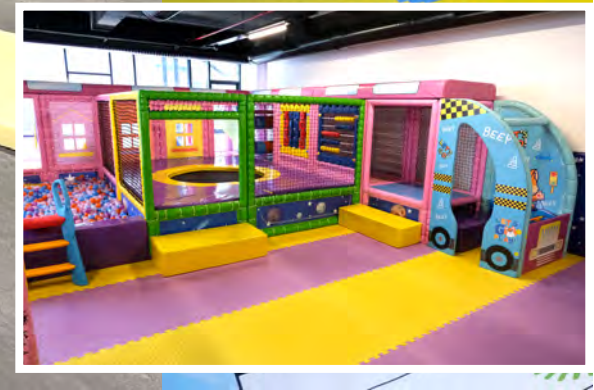

TODDLER

These areas allow parents to play with their children.