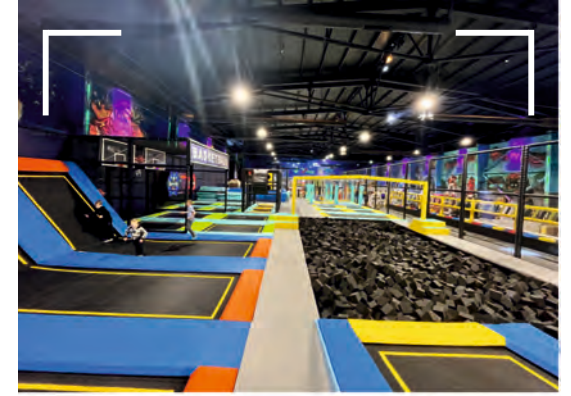

TRAMPOLINE PARKS

You can reach the new trend of entertainment and sports trampoline parks with Bursapark quality. You can have fun in trampoline parks and do activities that will increase your physical capacity.