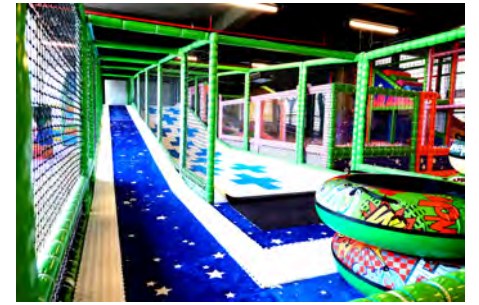

TUBBY SLIDE

We offer our children a snow slide experience with our donut slide facility.