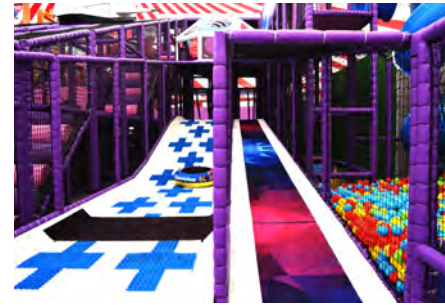

TUBBY SLIDE

We offer our children a snow slide experience with our donut slide facility.