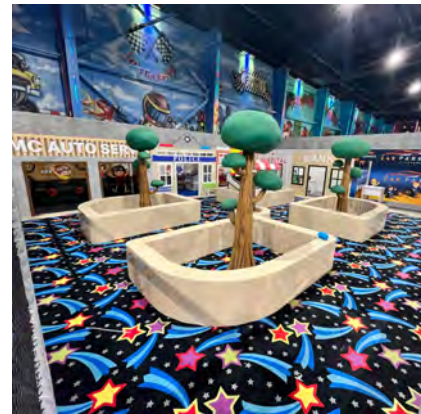

PALM TREE

8 children aged 4-10 can play in Palm at the same time

DOLPHIN

The equipment is made of 3 dolphins, allowing 3 children to play together

INTERACTIVE PLAYGROUNDS

i

As Bursapark, we provide children with an amusement park experience with interactive game systems in indoor soft play groups. All of the products used in interactive playgrounds are Bursapark production. All raw materials and parts are high quality, internationally certified products.

PRETTY BEES

6 children between the ages of 4-10 can play at the same time in this toy, whose seating area is designed like bees.

SOFT CAROUSEL

4 children aged 3-8 can play in Soft Carousel at the same time.