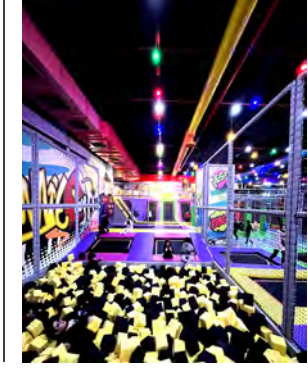

TRAMPOLINE AREA

i

The springs are designed specially for trampolines.

NINJA COURSE

The main goal is to finish the parkour in the shortest time by overcoming the obstacles.

FOAM PIT

Safe jumping experience with foam pits on the trampoline

DUNK ZONE

Have fun playing basketball by jumping on the trampoline.

AIRBAG

These equipment allow players to jump safely from the top of jumping towers.

BALANCE ZONE

The balance zone and cylinders are covered with foam to prevent injuries