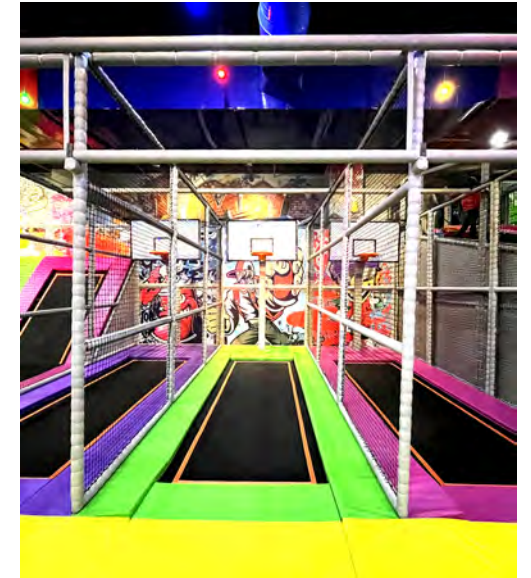

TRAMPOLINE AREA

i

The springs are designed specially for trampolines.

NINJA COURSE

The main goal is to finish the parkour in the shortest time by overcoming the obstacles.

FOAM PIT

Safe jumping experience with foam pits on the trampoline

DUNK ZONE

Have fun playing basketball by jumping on the trampoline.

AIRBAG

These equipment allow players to jump safely from the top of jumping towers.

BALANCE ZONE

The balance zone and cylinders are covered with foam to prevent injuries