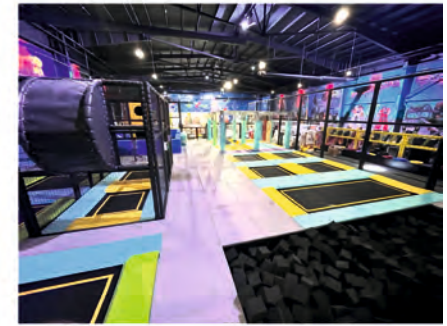

TRAMPOLINE AREA

i

The springs are designed specially for trampolines.