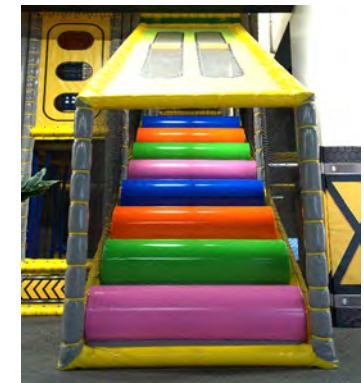

SOFT PLAYGROUND EQUIPMENTS

i

Soft play groups are produced in the base of metal frame covered with panel systems which are made of foam and tarpaulin. Beside this panel systems, we can integrate equipments as, passing obstacles, different type of bridges, platforms and slides. Systems are designed and manufactured according to EN-1176 standards.

BALL POOL

Ballpools are one of equipment children love to play in softplay grounds.

TRAMPOLINE

The enjoyable trampoline court also increases height and physical development.

SLIDES

As Bursapark , we are serving many type of slides to our customers.