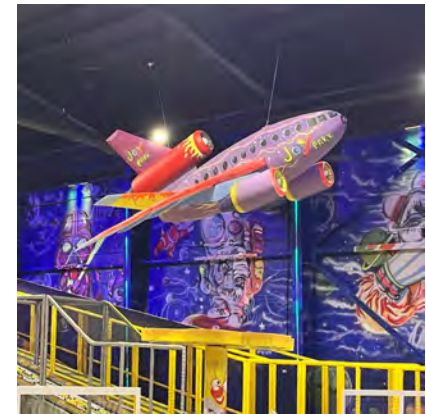

3D VISUALS
We use 3D visuals and characters that match the theme of the playground.