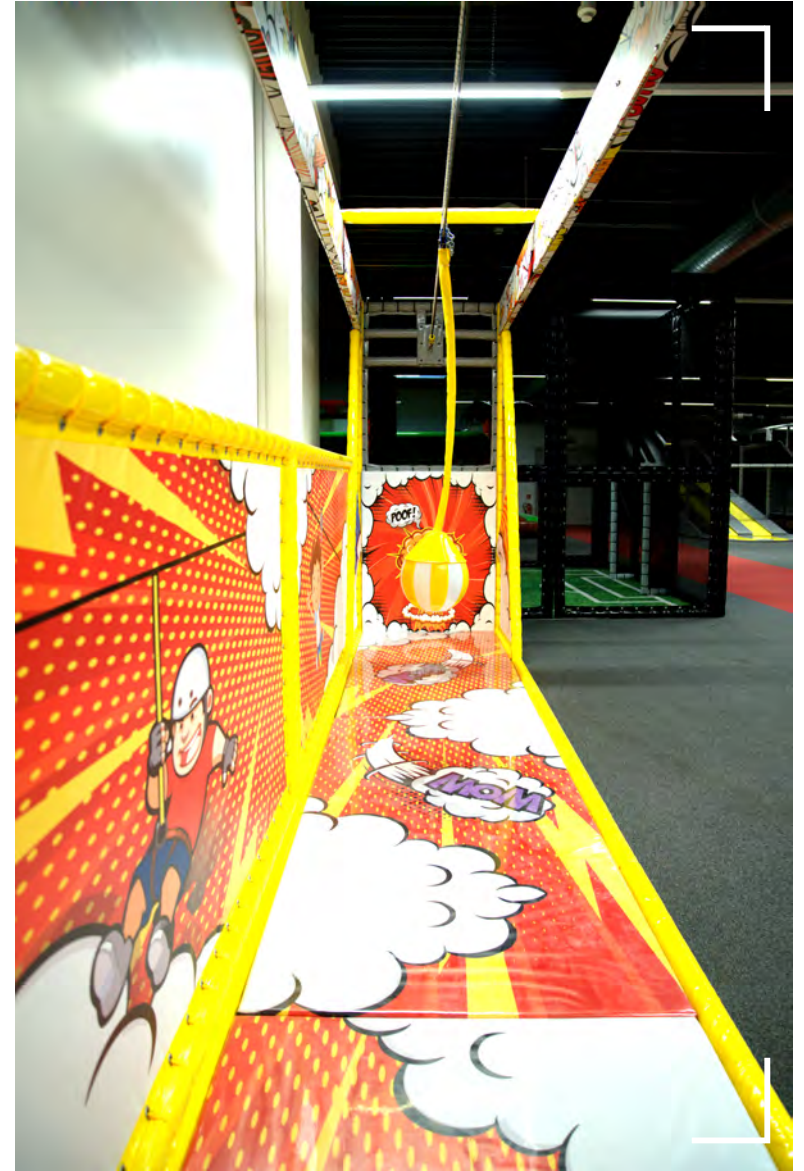

ZIPLINE

We bring the nature zipline experience to indoor playground