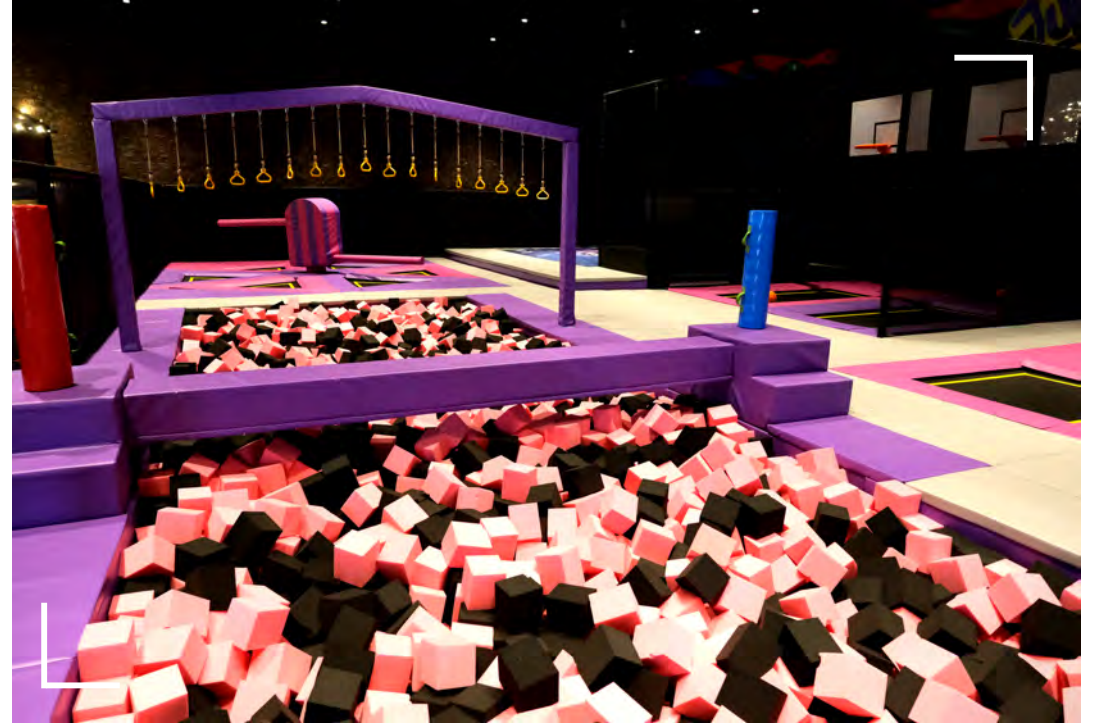

TRAMPOLINE AREA

i

The springs are designed specially for trampolines.

NINJA COURSE

The main goal is to finish the parkour in the shortest time by overcoming the obstacles.

FOAM PIT

Safe jumping experience with foam pits on the trampoline

DUNK ZONE

Have fun playing basketball by jumping on the trampoline.

AIRBAG

These equipment allow players to jump safely from the top of jumping towers.

BALANCE ZONE

The balance zone and cylinders are covered with foam to prevent injuries

BARRIERS

Barriers can be integrated into jumping areas to increase difficulty

TWISTER

Twister is an equipment in which trampoline players try to jump over 2 soft rotating cylinders. These cylinders rotate with the engine.