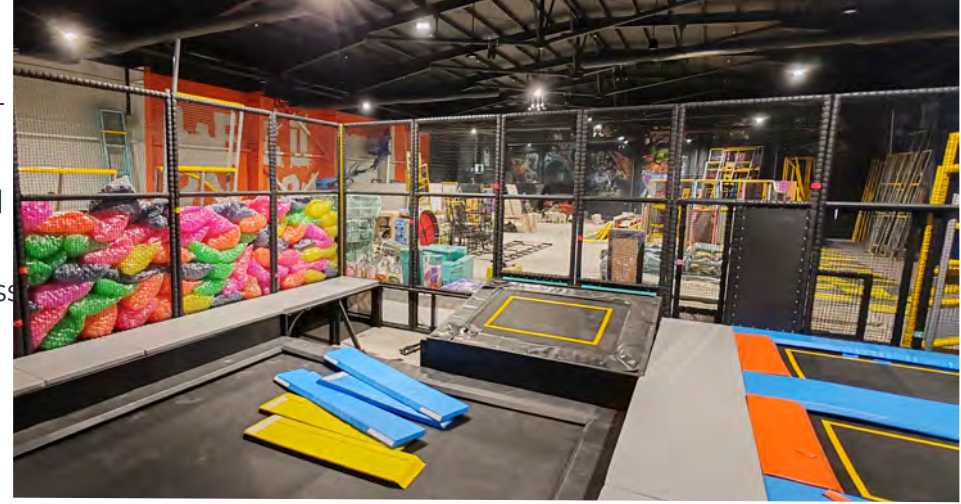

INSTALLATION SERVICE

As Bursapark, we are serving indoor installation service worldwide with the control of formens who are experienced in that sector and special trained teams. While this service, we are following all the security rules and use Profes and technological methods to ensure the customer satisfaction and quality.