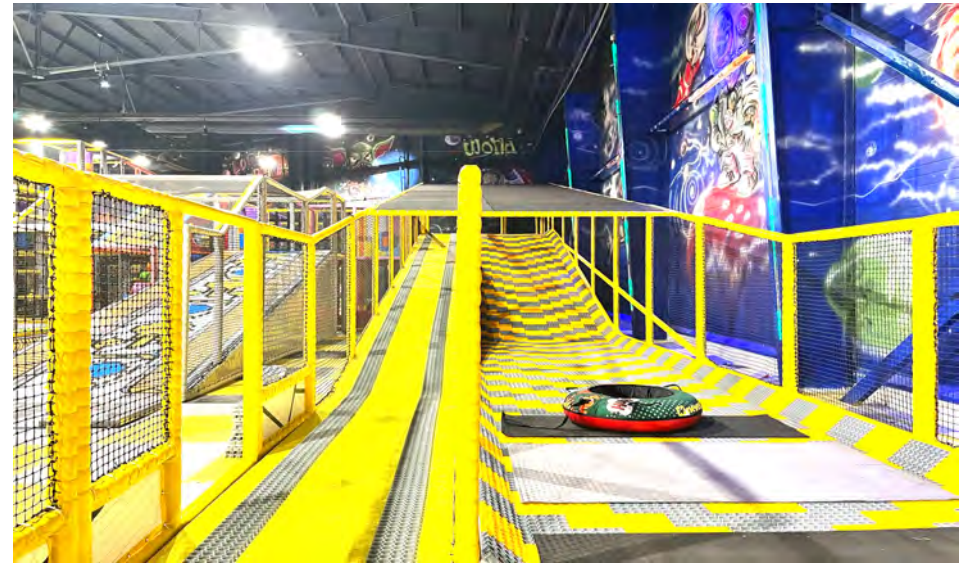

TUBBY SLIDE

We offer our children a snow slide experience with our donut slide facility.