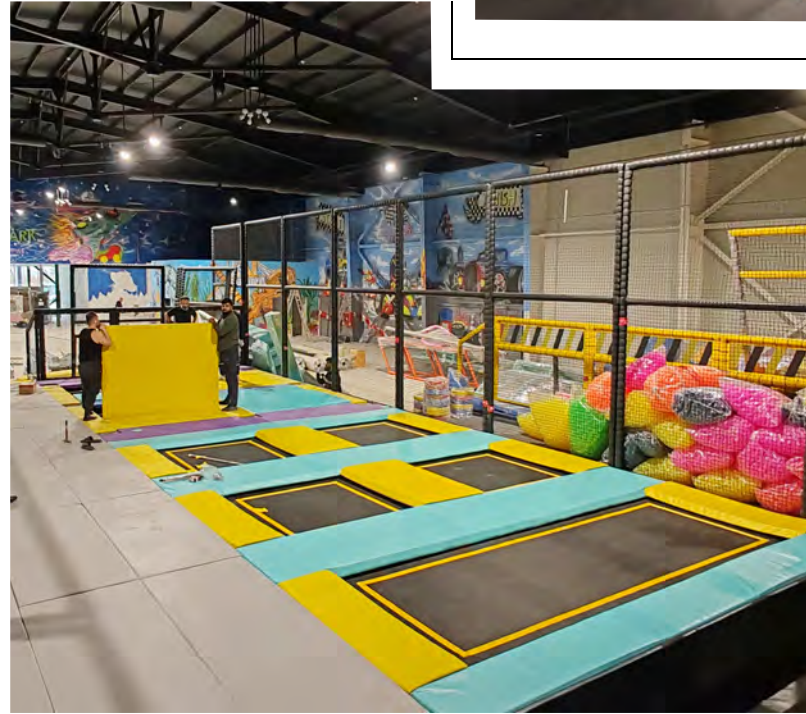

INSTALLATION SERVICE

As Bursapark, we are serving indoor installation service worldwide with the control of formens who are experienced in that sector and special trained teams. While this service, we are following all the security rules and use Profes and technological methods to ensure the customer satisfaction and quality.