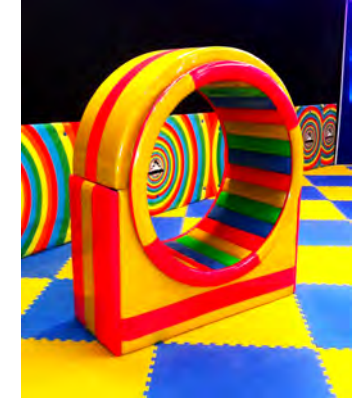

SHIP

4 children aged 3-8 old can play at the same time in the Ship.

ROLLER AIR BALL

7 children aged 4-10 can play at the Roller airball at the same time.

HAMSTER

This equipment is designed from the thinking of real hamster Wheel. In hamster, only one child can play in the hamster

FLYING BALLS

Flying balls can be produced in different color and themes.

ZIPLINE

We bring the nature zipline experience to indoor playground

WATER TRAMPOLINE

We give children the experience of jumping on water