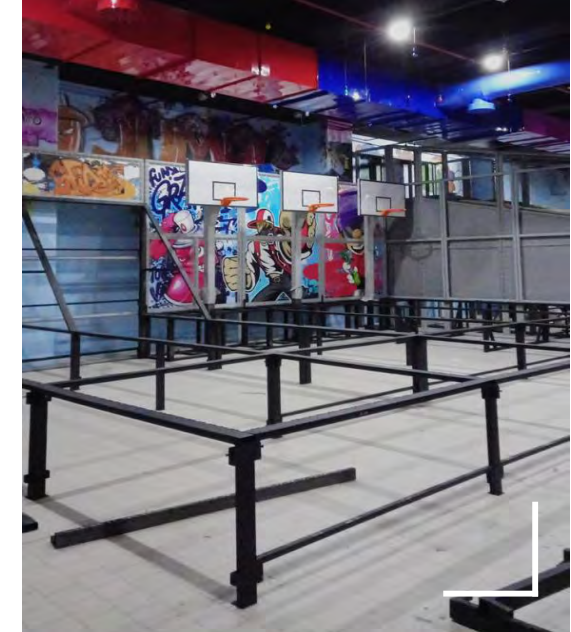

INSTALLATION SERVICE

As Bursapark, we are serving indoor installation service worldwide with the control of formens who are experienced in that sector and special trained teams. While this service, we are following all the security rules and use Profes and technological methods to ensure the customer satisfaction and quality.