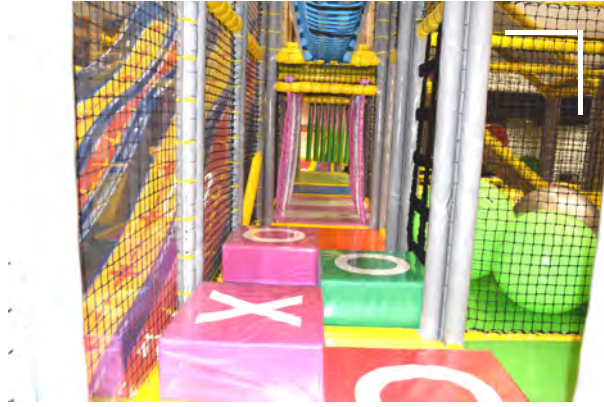

SOFT PLAYGROUND EQUIPMENTS

i

Soft play groups are produced in the base of metal frame covered with panel systems which are made of foam and tarpaulin. Beside this panel systems, we can integrate equipments as, passing obstacles, different type of bridges, platforms and slides. Systems are designed and manufactured according to EN-1176 standards.