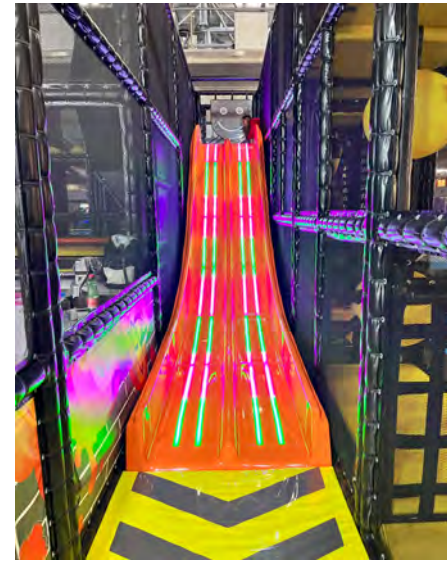

SLIDES

As Bursapark , we are serving many type of slides to our customers.