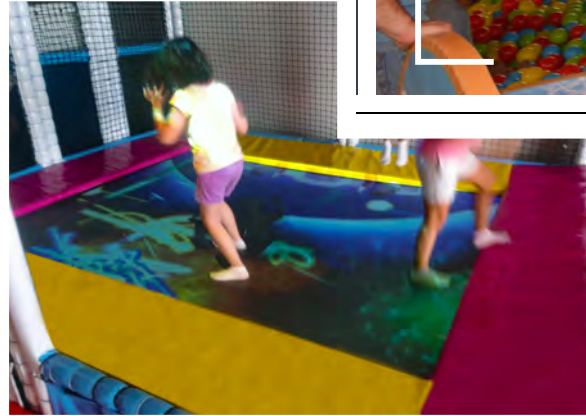

PALM TREE

8 children aged 4-10 can play in Palm at the same time

DOLPHIN

The equipment is made of 3 dolphins, allowing 3 children to play together

INTERACTIVE PLAYGROUNDS

i

As Bursapark, we provide children with an amusement park experience with interactive game systems in indoor soft play groups. All of the products used in interactive playgrounds are Bursapark production. All raw materials and parts are high quality, internationally certified products.

PRETTY BEES

6 children between the ages of 4-10 can play at the same time in this toy, whose seating area is designed like bees.

SOFT CAROUSEL

4 children aged 3-8 can play in Soft Carousel at the same time.