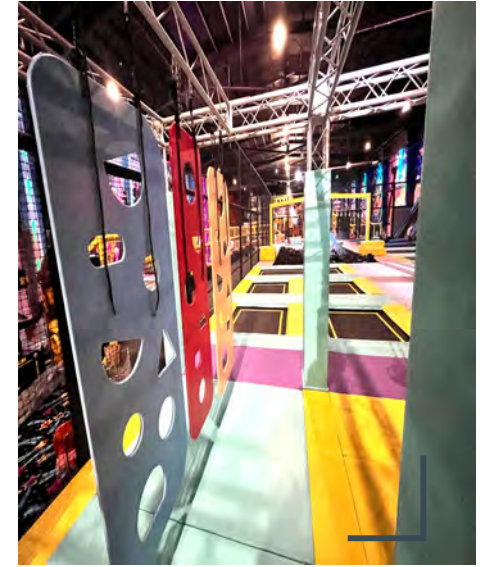

TRAMPOLINE AREA

i

The springs are designed specially for trampolines.

NINJA COURSE

The main goal is to finish the parkour in the shortest time by overcoming the obstacles.

FOAM PIT

Safe jumping experience with foam pits on the trampoline

DUNK ZONE

Have fun playing basketball by jumping on the trampoline.

AIRBAG

These equipment allow players to jump safely from the top of jumping towers.

BALANCE ZONE

The balance zone and cylinders are covered with foam to prevent injuries