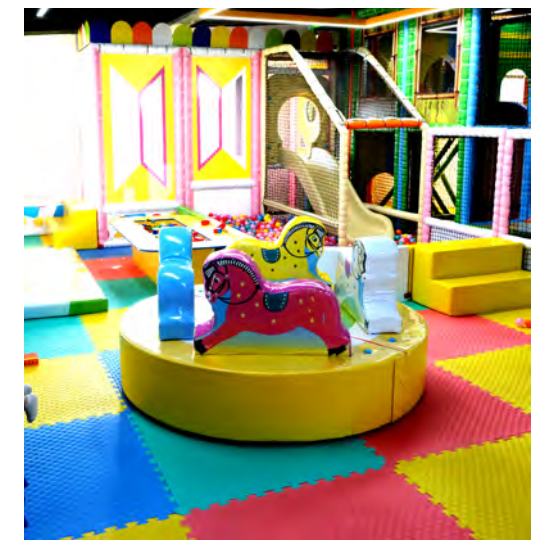

PALM TREE

8 children aged 4-10 can play in Palm at the same time

DOLPHIN

The equipment is made of 3 dolphins, allowing 3 children to play together

INTERACTIVE PLAYGROUNDS

i

As Bursapark, we provide children with an amusement park experience with interactive game systems in indoor soft play groups. All of the products used in interactive playgrounds are Bursapark production. All raw materials and parts are high quality, internationally certified products.

PRETTY BEES

6 children between the ages of 4-10 can play at the same time in this toy, whose seating area is designed like bees.

SOFT CAROUSEL

4 children aged 3-8 can play in Soft Carousel at the same time.