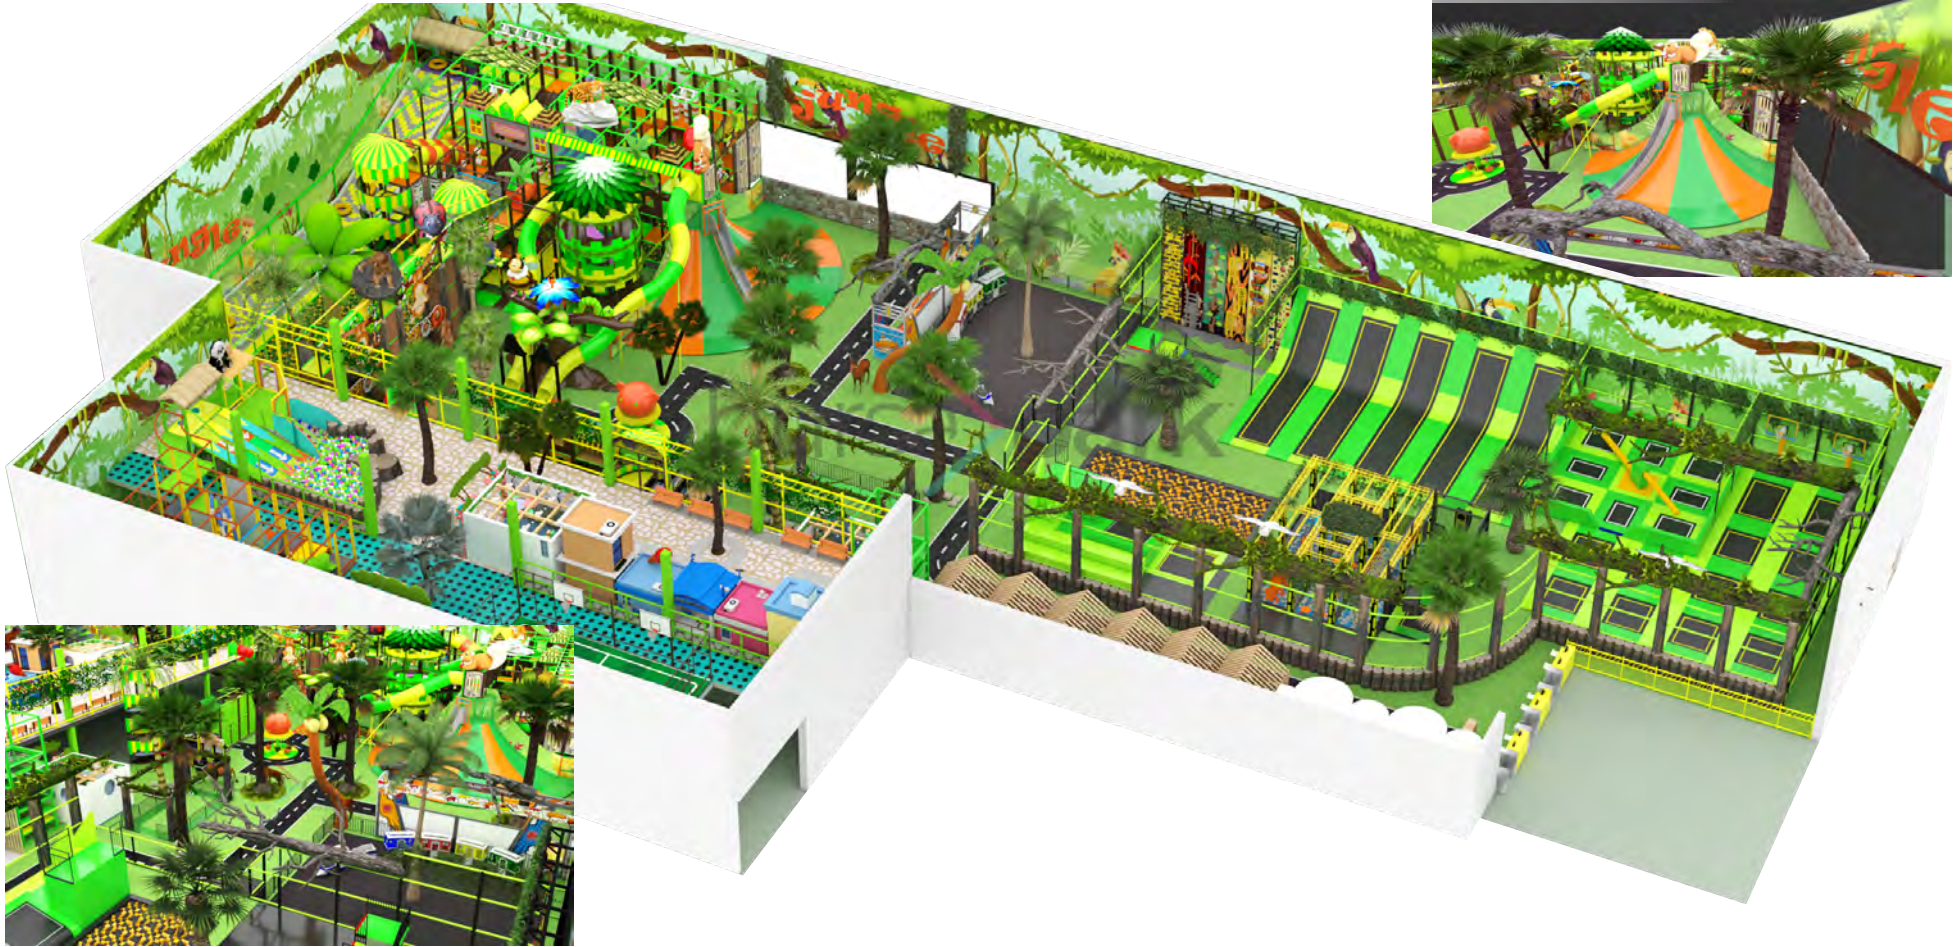

OUR PROJECTS

Let's make your dreams come true together.

Bursapark design team follows the latest trends in the World and gives you the most suitable design for your area.

What you see in your design, you will get in real You can find some of our projects below