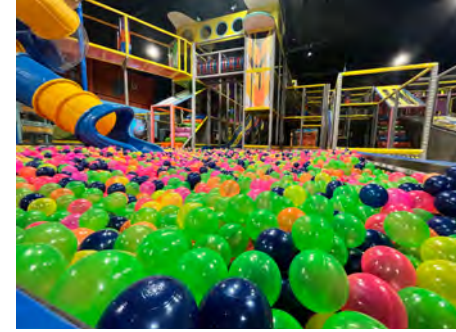

SOFT PLAYGROUND EQUIPMENTS

i

Soft play groups are produced in the base of metal frame covered with panel systems which are made of foam and tarpaulin. Beside this panel systems, we can integrate equipments as, passing obstacles, different type of bridges, platforms and slides. Systems are designed and manufactured according to EN-1176 standards.

BALL POOL

Ballpools are one of equipment children love to play in softplay grounds.

TRAMPOLINE

The enjoyable trampoline court also increases height and physical development.

SLIDES

As Bursapark , we are serving many type of slides to our customers.