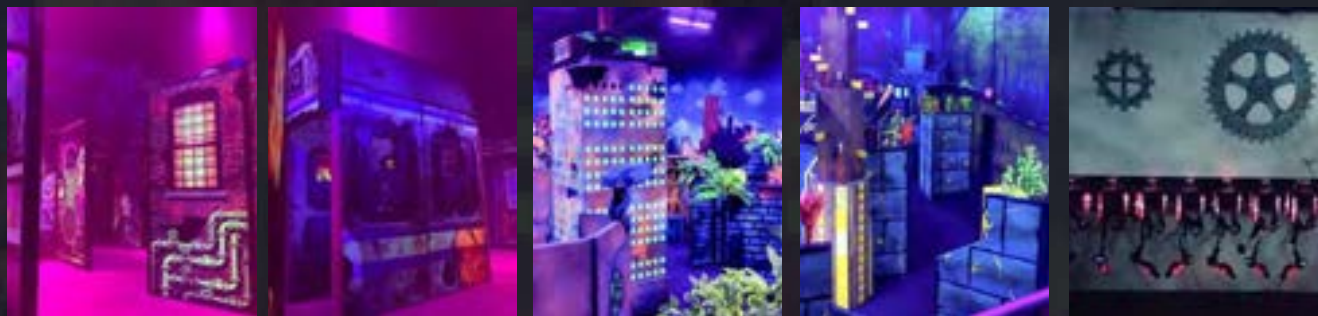

# CONSTRUCTION & THEMING

Building an exciting arena with eye-catching designs is among the most important factors in the success of any laser tag center. The arena by itself must be a memorable experience for your guests. The two most frequently chosen options are a turnkey arena from our partner theming companies, or build-your-own arena with design assistance from LaserBlast.