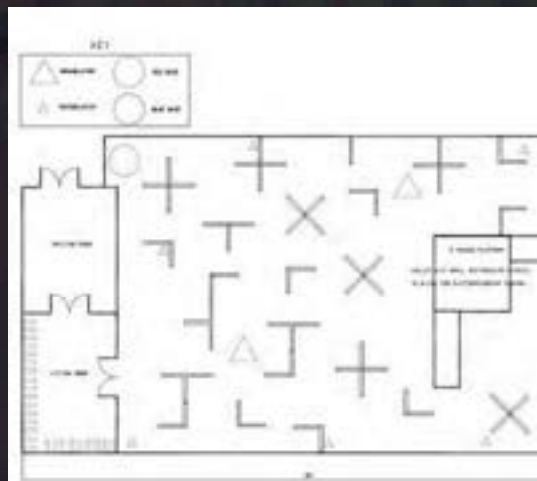

# CONSTRUCTION & THEMING

Building an exciting arena with eye-catching designs is among the most important factors in the success of any laser tag center. The arena by itself must be a memorable experience for your guests. The two most frequently chosen options are a turnkey arena from our partner theming companies, or build-your-own arena with design assistance from LaserBlast.