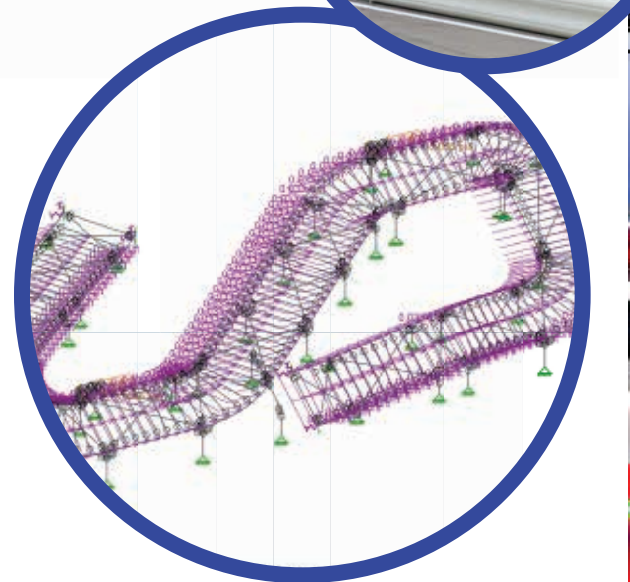

COMPUTATION AND EXECUTION PLANNING & ENGINEERING

Our Protex team members use CAD software to help visualize your dream from 20,000 to 200,000+ sqft. We can render in your colors providing you with images of what your track will look like when completed without the need for a hefty deposit. This also allows us to cost out your build with precision for a truly Turn-Key solution.