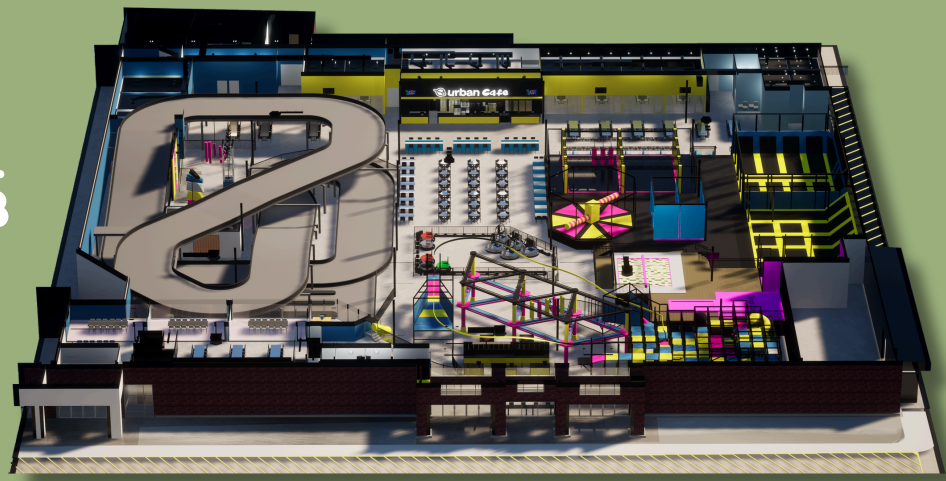

Redesigning Entertainment

Your Park's Brighter Begins Tomorrow with Pistil Consortia

Amusement Park in Greensboro, NC

Elevate Your Park Experience

As a leading architecture firm, Pistil Consortia is dedicated to transforming spaces into an exhilarating indoor park destination for visitors of all ages. With innovative designs and expertise, we bring dreams to life, ensuring a thrilling experience.