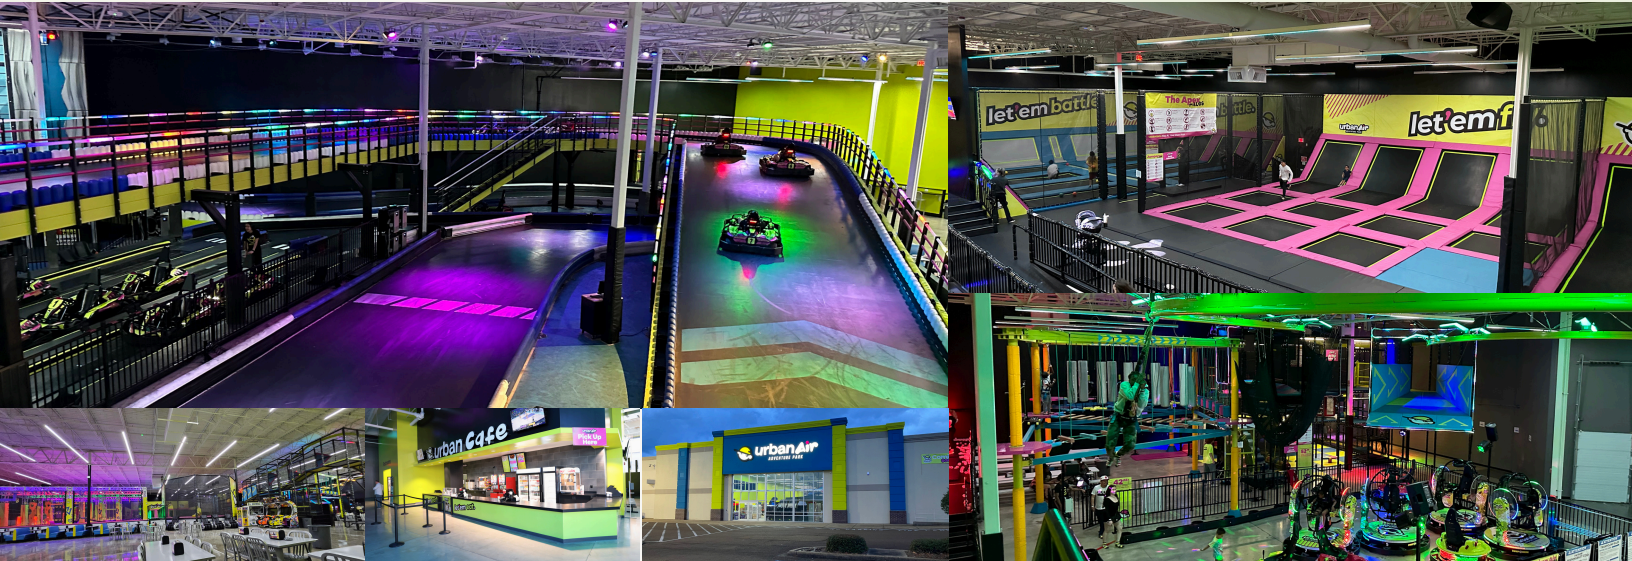

Redesigning Entertainment

Your Park's Brighter Begins Tomorrow with Pistil Consortia

Elevate Your Park Experience

As a leading architecture firm, Pistil Consortia is dedicated to transforming spaces into an exhilarating indoor park destination for visitors of all ages. With innovative designs and expertise, we bring dreams to life, ensuring a thrilling experience.

Where Creativity Meets Architecture

Under the mantra "Where Creativity Meets Architecture," we blend artistic vision with structural ingenuity, guiding clients through every phase of the transformative journey. As your trusted partner, we specialize in capital improvements, offering tailored solutions for a brighter, more exciting future.

Meet the Team

Our commitment extends to being the preferred design professional, executing brand visions, and developing a unique sense of place. Collaborating closely with franchisees, our highly skilled team ensures remarkable park realities worldwide, fostering unity and support and guiding them through obstacles and opportunities.

Together, we embark on an exciting journey, bringing dreams to life and delivering an unparalleled park experience