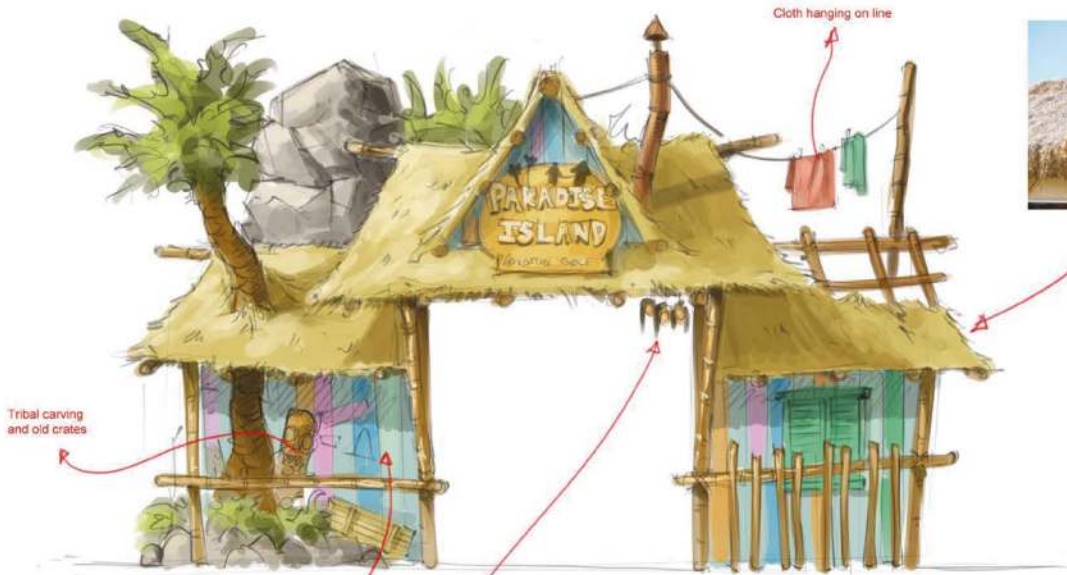

ARTIFICIAL TREES WITH SMALL WINDOWS + DOORS

ROPE BRIDGES + CONNECTIONS

FORCED PERSPECTIVE WITH SMALL TIMBER HOUSES + ROOFS

CONNECTIONS AND TRAILS LEADING OFF INTO OTHER ZONES + ANCHORS FROM HUB

SHELTER IN HOLLOW TREE

WINDOWS + GAPS IN GNARLED OLD TREE

WATERFALL FEATURE

CENTRAL ICONIC HUB FEATURE

① SCUTTLED SCHOONER

② THE RUM TRAIL

③ ONCE GLORIOUS GAUON

③ FRONT ELEVATION

③ SIDE ELEVATION

Cloth hanging on line

Bamboo and thatch shelter

Tribal carving and old crates

Crumbled temple rockwork

Distressed and weathered colourful cladding

Shrunken heads dangling

Forced perspective with primitive ladder