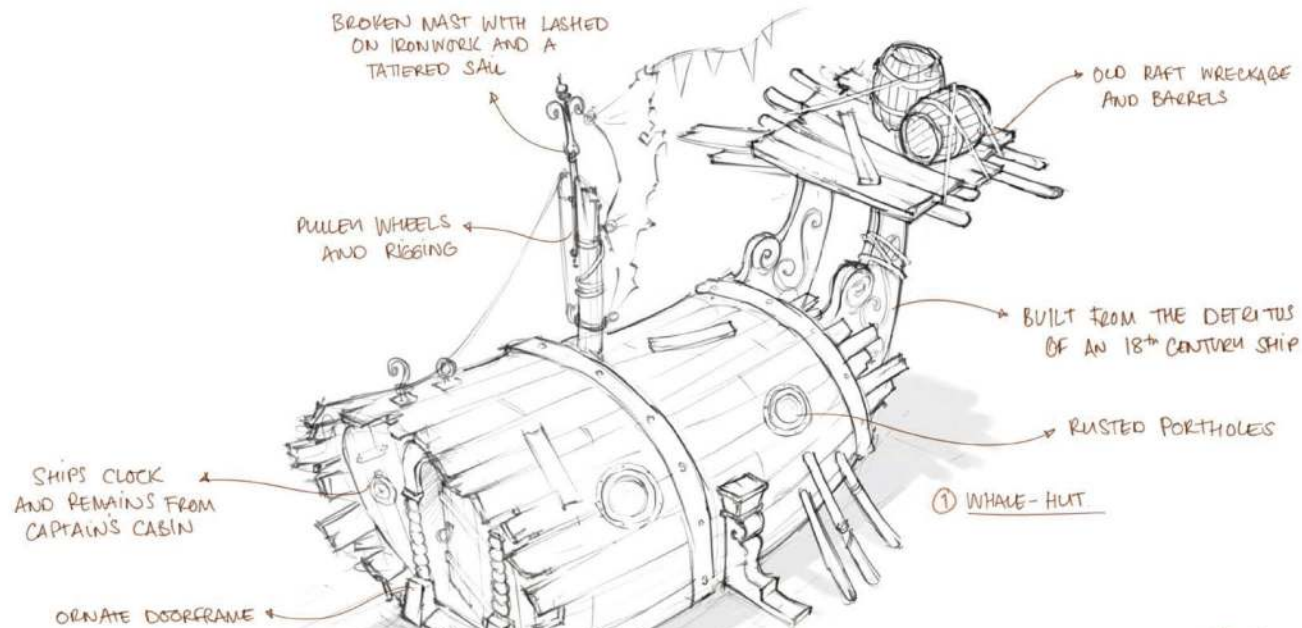

ARTIFICIAL TREES WITH SMALL WINDOWS + DOORS

ROPE BRIDGES + CONNECTIONS

FORCED PERSPECTIVE WITH SMALL TIMBER HOUSES + ROOFS

CONNECTIONS AND TRAILS LEADING OFF INTO OTHER ZONES + ANCHORS FROM HUB

SHELTER IN HOLLOW TREE

WINDOWS + GAPS IN GNARLED OLD TREE

WATERFALL FEATURE

CENTRAL ICONIC HUB FEATURE

① SCUTTLED SCHOONER

② THE RUM TRAIL

③ ONCE GLORIOUS GAUON

③ FRONT ELEVATION

③ SIDE ELEVATION