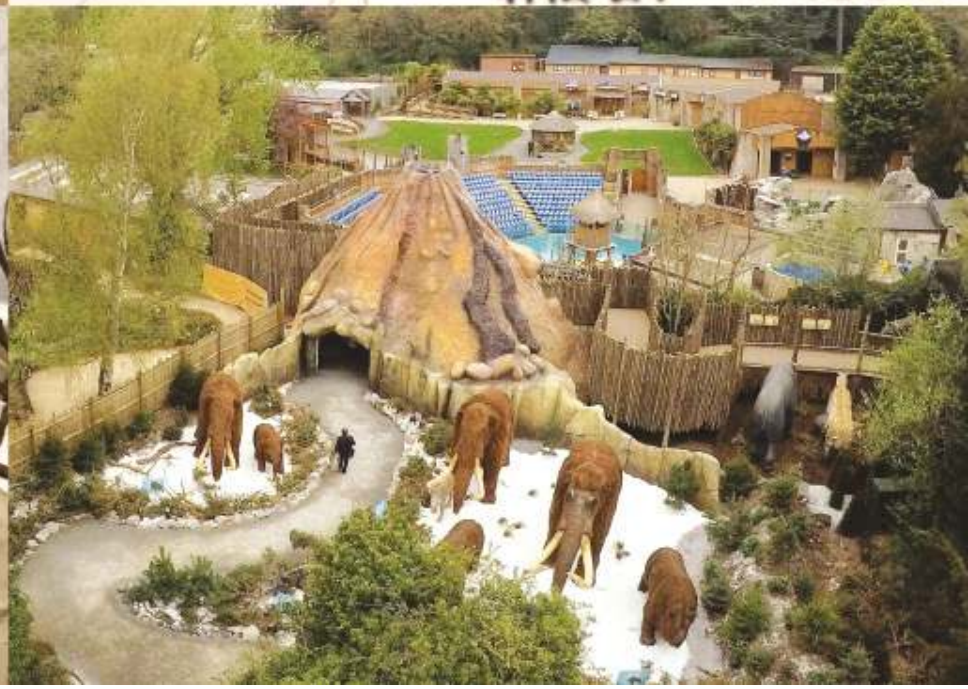

ARTIFICIAL TREES WITH SMALL WINDOWS + DOORS

ROPE BRIDGES + CONNECTIONS

FORCED PERSPECTIVE WITH SMALL TIMBER HOUSES + ROOFS

CONNECTIONS AND TRAILS LEADING OFF INTO OTHER ZONES + ANCHORS FROM HUB

SHELTER IN HOLLOW TREE

Cloth hanging on line

Bamboo and thatch shelter

Tribal carving and old crates

Crumbled temple rockwork

Distressed and weathered colourful cladding

Shrunken heads dangling

Forced perspective with primitive ladder

THE ALICE TREE

ALICE IN WONDERLAND QUOTES CARVED INTO WALLS

RABBIT TRACKS

TALKING TUBE ②

BLUE PERSPEX WINDOW

TALKING TUBE ①

PICTURES + SHELVES

JARS + BOTTLES

ROPE BRIDGE FROM BOARDWALK

- A. Goblin Pass
- B. Giant Acorns
- C. The Old Shack
- D. Tree Stump
- E. Woodland Animal Gathering
- F. Ancient Lake Ruins
- G. The Oak Gauntlet
- H. Wishing Bridge
- I. Kiosk