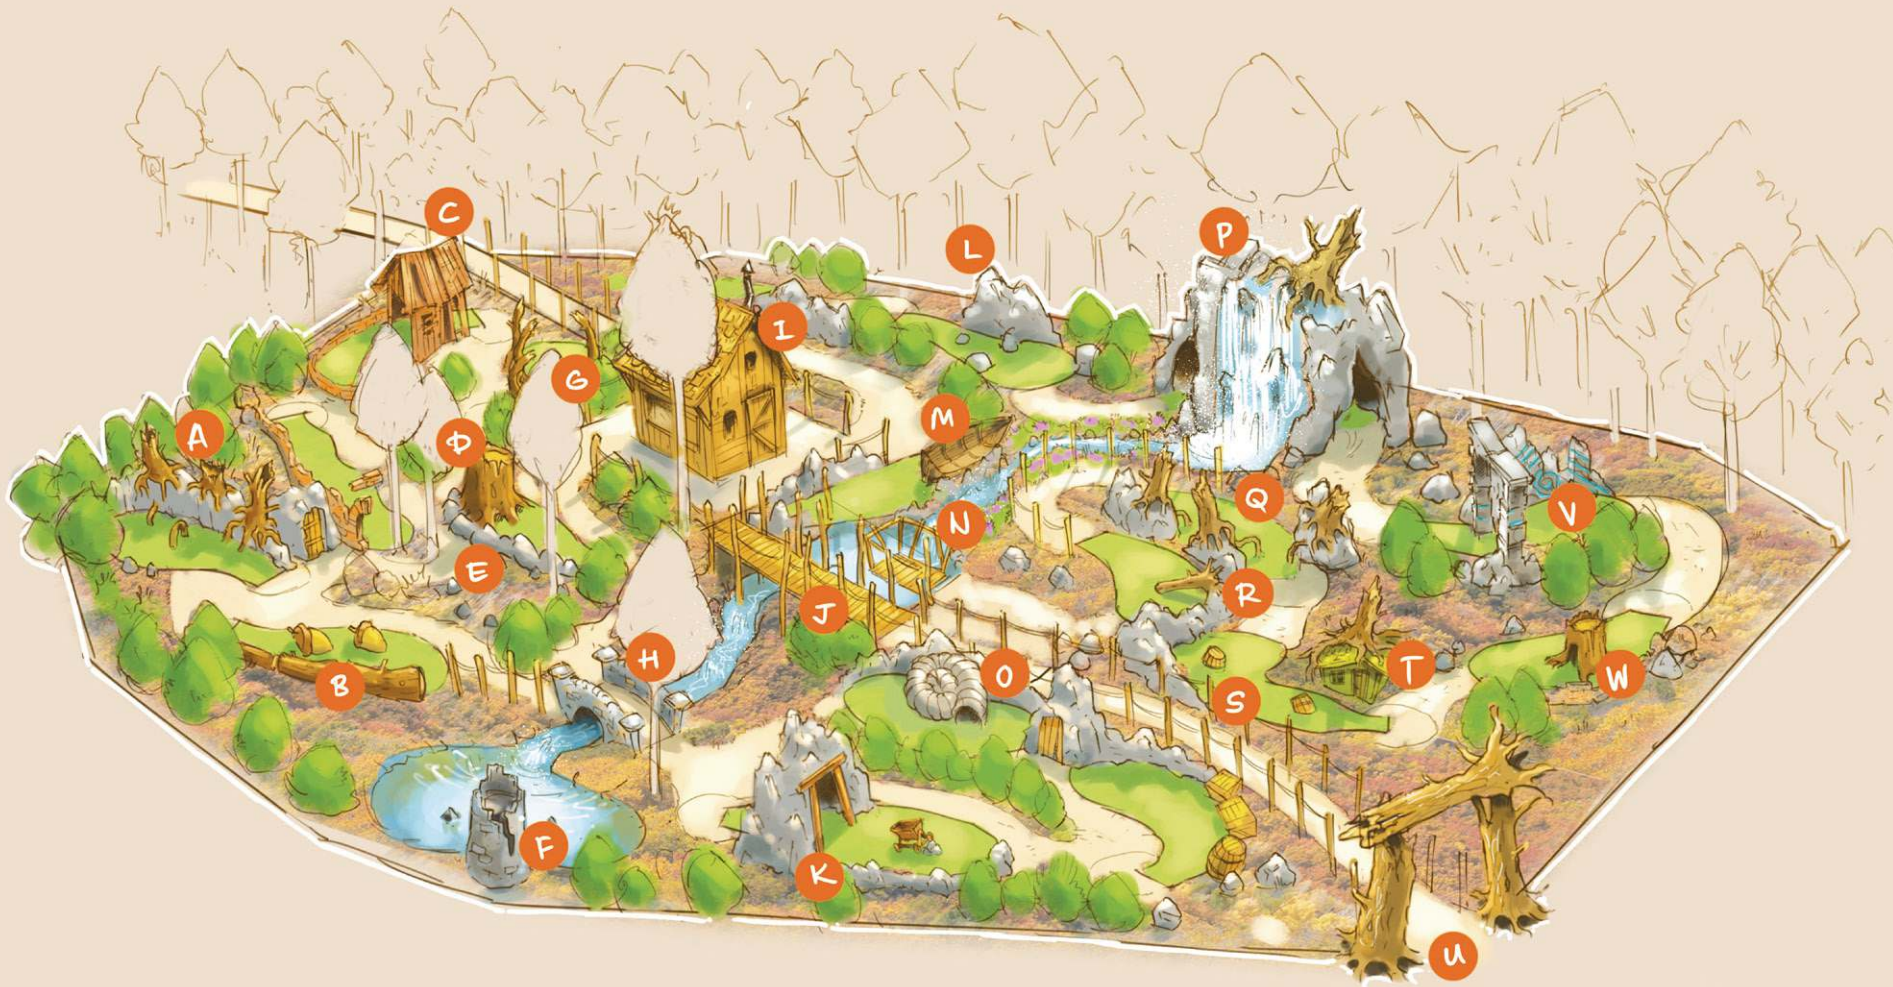

THE ALICE TREE

ALICE IN WONDERLAND QUOTES CARVED INTO WALLS

RABBIT TRACKS

TALKING TUBE ②

BLUE PERSPEX WINDOW

TALKING TUBE ①

PICTURES + SHELVES

JARS + BOTTLES

ROPE BRIDGE FROM BOARDWALK

- A. Goblin Pass
- B. Giant Acorns
- C. The Old Shack
- D. Tree Stump
- E. Woodland Animal Gathering
- F. Ancient Lake Ruins
- G. The Oak Gauntlet
- H. Wishing Bridge
- I. Kiosk

- J. Wonky Boardwalk
- K. Abandoned Mineshaft
- L. Pixie Grove
- M. Rowing Boat Wreck
- N. Raft Crossing
- O. Giant Snail Shell
- P. Stag Rock Waterfall
- Q. Root Passage
- R. Fallen Tree Trunk

- S. Hobbit's Loot
- T. Hobbit Hole
- U. Wild Forest Entrance
- V. Ancient Mythical Ruins
- W. Tree Stump

1. Octopus with rain curtain below
 2. Whale skelton with water jets

3. Sunken treasure with tipping bucket
 4. Spinning water fountain

5. Ship play structure
 6. Floor water jets
 7. Water cannons

Water cannons