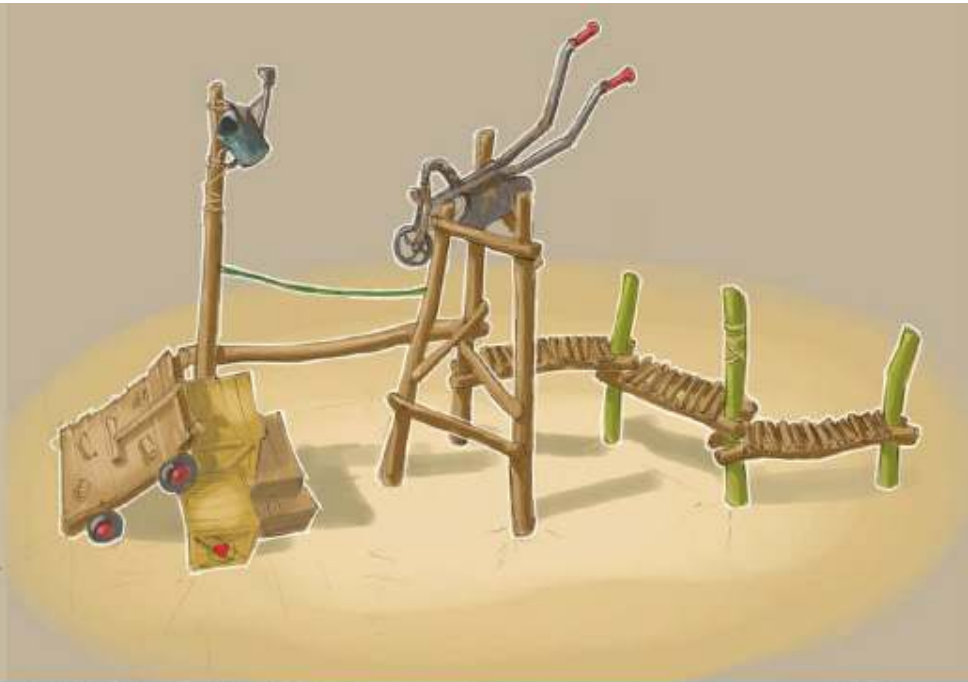

WINDOWS + GAPS IN GNARLED OLD TREE

WATERFALL FEATURE

CENTRAL ICONIC HUB FEATURE

① SCUTTLED SCHOONER

② THE RUM TRAIL

③ ONCE GLORIOUS GAUON

③ FRONT ELEVATION

③ SIDE ELEVATION

Cloth hanging on line

Bamboo and thatch shelter

Tribal carving and old crates

Crumbled temple rockwork

Distressed and weathered colourful cladding

Shrunken heads dangling

Forced perspective with primitive ladder

THE ALICE TREE

ALICE IN WONDERLAND QUOTES CARVED INTO WALLS

RABBIT TRACKS

TALKING TUBE ②

BLUE PERSPEX WINDOW

TALKING TUBE ①

PICTURES + SHELVES

JARS + BOTTLES

ROPE BRIDGE FROM BOARDWALK

- A. Goblin Pass
- B. Giant Acorns
- C. The Old Shack
- D. Tree Stump
- E. Woodland Animal Gathering
- F. Ancient Lake Ruins
- G. The Oak Gauntlet
- H. Wishing Bridge
- I. Kiosk