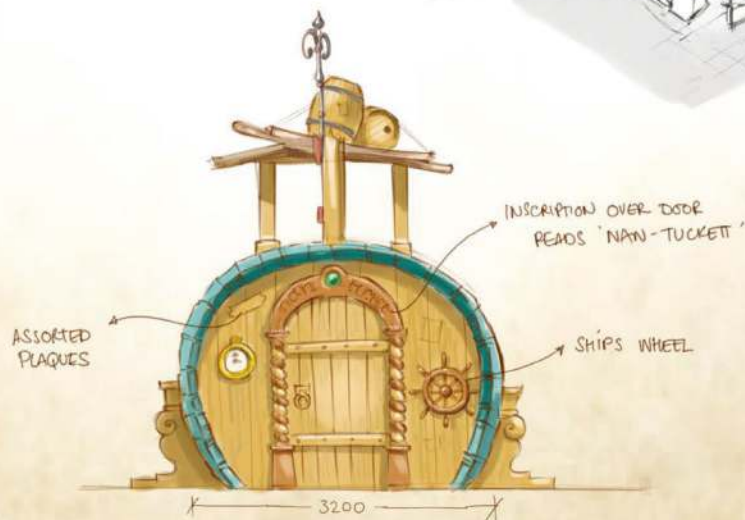

WINDOWS + GAPS IN GNARLED OLD TREE

WATERFALL FEATURE

CENTRAL ICONIC HUB FEATURE

① SCUTTLED SCHOONER

② THE RUM TRAIL

③ ONCE GLORIOUS GAUON

③ FRONT ELEVATION

③ SIDE ELEVATION