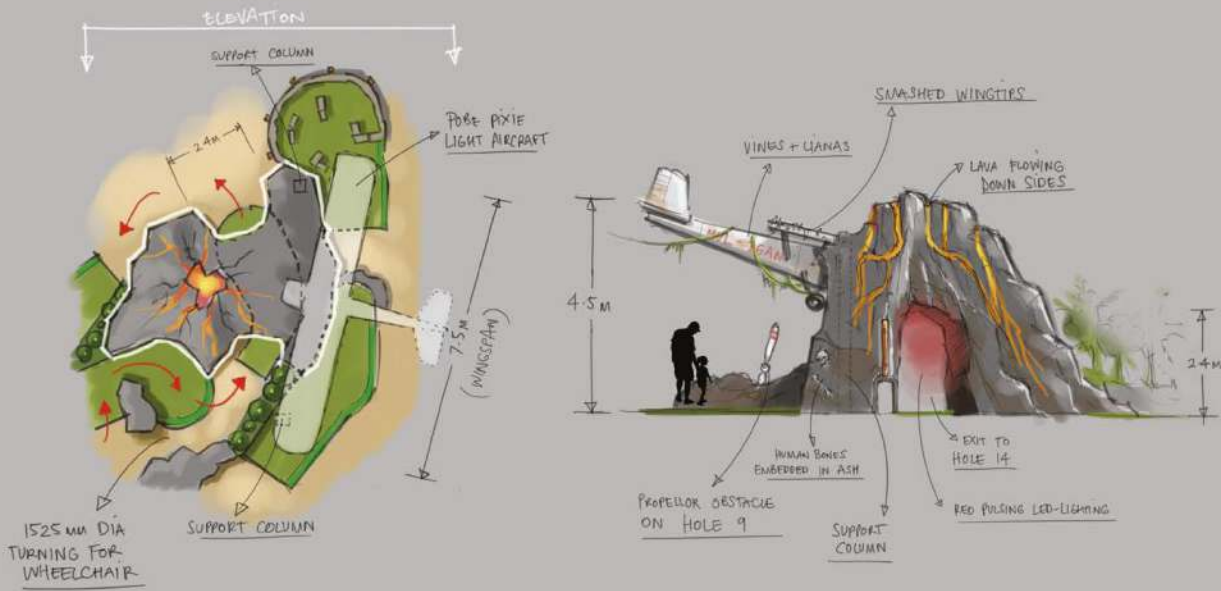

ARTIFICIAL TREES WITH SMALL WINDOWS + DOORS

ROPE BRIDGES + CONNECTIONS

FORCED PERSPECTIVE WITH SMALL TIMBER HOUSES + ROOFS

CONNECTIONS AND TRAILS LEADING OFF INTO OTHER ZONES + ANCHORS FROM HUB

SHELTER IN HOLLOW TREE

WINDOWS + GAPS IN GNARLED OLD TREE

WATERFALL FEATURE

CENTRAL ICONIC HUB FEATURE

① SCUTTLED SCHOONER

② THE RUM TRAIL

③ ONCE GLORIOUS GAUON

③ FRONT ELEVATION

③ SIDE ELEVATION

Cloth hanging on line

Bamboo and thatch shelter

Tribal carving and old crates

Crumbled temple rockwork

Distressed and weathered colourful cladding

Shrunken heads dangling

Forced perspective with primitive ladder