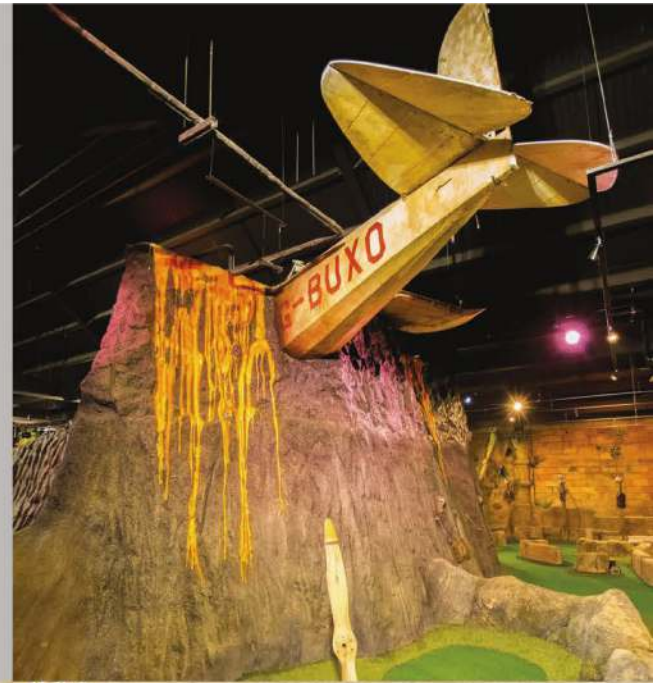

ARTIFICIAL TREES WITH SMALL WINDOWS + DOORS

ROPE BRIDGES + CONNECTIONS

FORCED PERSPECTIVE WITH SMALL TIMBER HOUSES + ROOFS

CONNECTIONS AND TRAILS LEADING OFF INTO OTHER ZONES + ANCHORS FROM HUB

SHELTER IN HOLLOW TREE

WINDOWS + GAPS IN GNARLED OLD TREE

WATERFALL FEATURE

CENTRAL ICONIC HUB FEATURE

① SCUTTLED SCHOONER

② THE RUM TRAIL

③ ONCE GLORIOUS GAUON

③ FRONT ELEVATION

③ SIDE ELEVATION

THE ALICE TREE

ALICE IN WONDERLAND QUOTES CARVED INTO WALLS

RABBIT TRACKS

TALKING TUBE ②

BLUE PERSPEX WINDOW

TALKING TUBE ①

PICTURES + SHELVES

JARS + BOTTLES

ROPE BRIDGE FROM BOARDWALK

- A. Goblin Pass
- B. Giant Acorns
- C. The Old Shack
- D. Tree Stump
- E. Woodland Animal Gathering
- F. Ancient Lake Ruins
- G. The Oak Gauntlet
- H. Wishing Bridge
- I. Kiosk