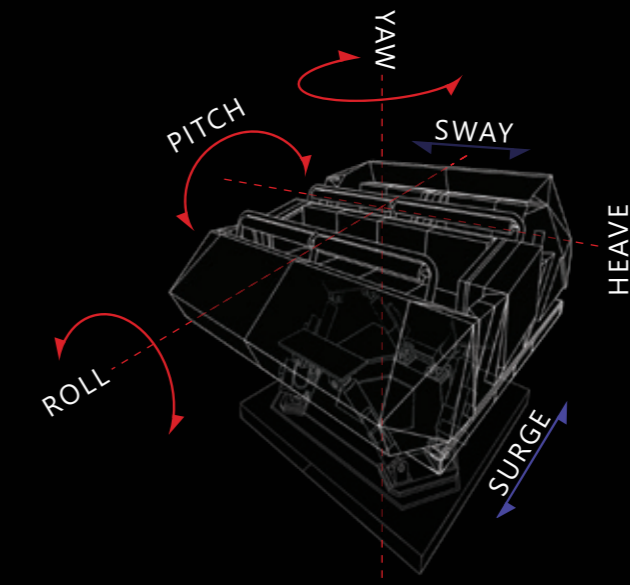

6DOF 6 Degrees of Freedom

FEATURES

- 4D Effect:** Wind, Sound, Light, Mist, and Scents create an immersive experience.
- 6DOF Platform:** Our 6DOF motion platform simulates any motion.
- Module Design:** Each module can operate individually, enhance its flexibility.
- Movie Library:** Easy-to-switch control system offers various film experiences.
- Customization:** Providing customized services based on the venue and theming concept.

SPECIFICATIONS

	MODEL	HOURLY CAPACITY	SPACE	WEIGHT	POWER SUPPLY
	24 SEATS	240 pph	8m 26ft (D) 12m 39ft (W) 6m 20ft (H)	12.5 tons	Three-phase 400V, 50/60Hz, Total ~ 230kW
	32 SEATS	320 pph	13.5m 44ft (D) 7m 23ft (W) 6.8m 22ft (H)	16 tons	Three-phase 400V, 50/60Hz, Total ~ 290kW
	80 SEATS	800 pph	21m 69ft (D) 16m 52ft (W) 9.5m 31ft (H)	37 tons	Three-phase 400V, 50/60Hz, Total ~ 690kW