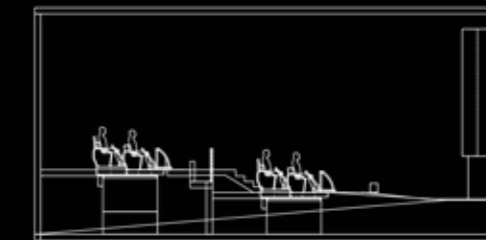

SPECIFICATIONS

	MODEL	HOURLY CAPACITY	SPACE	WEIGHT	POWER SUPPLY
	24 SEATS	240 pph	8m 26ft (D) 12m 39ft (W) 6m 20ft (H)	12.5 tons	Three-phase 400V, 50/60Hz, Total ~ 230kW
	32 SEATS	320 pph	13.5m 44ft (D) 7m 23ft (W) 6.8m 22ft (H)	16 tons	Three-phase 400V, 50/60Hz, Total ~ 290kW
	80 SEATS	800 pph	21m 69ft (D) 16m 52ft (W) 9.5m 31ft (H)	37 tons	Three-phase 400V, 50/60Hz, Total ~ 690kW