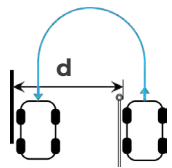

turning radius

- a** 75 cm
- b** 72 cm
- c** 72 cm
- d** 34 cm
-  50 kg

Beetle

cod. PS4-0700

Electronic steering wheel

WC

Front sensors

turning radius