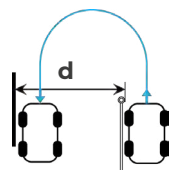

FULL VERSION

Woody 24V

cod. PC4-K403

turning radius