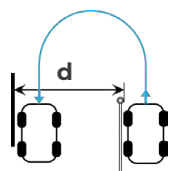

Zebra

cod. PS4-0654

turning radius