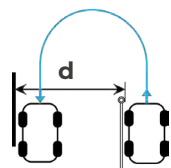

turning radius