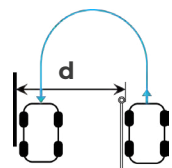

TG*

BH

* Hand painted at extra cost

turning radius

- a 70 cm
- b 137 cm
- c 79 cm
- d 300 cm
- ⊿ 75 kg

MINI BIKE Future

cod. PM4-M203

turning radius