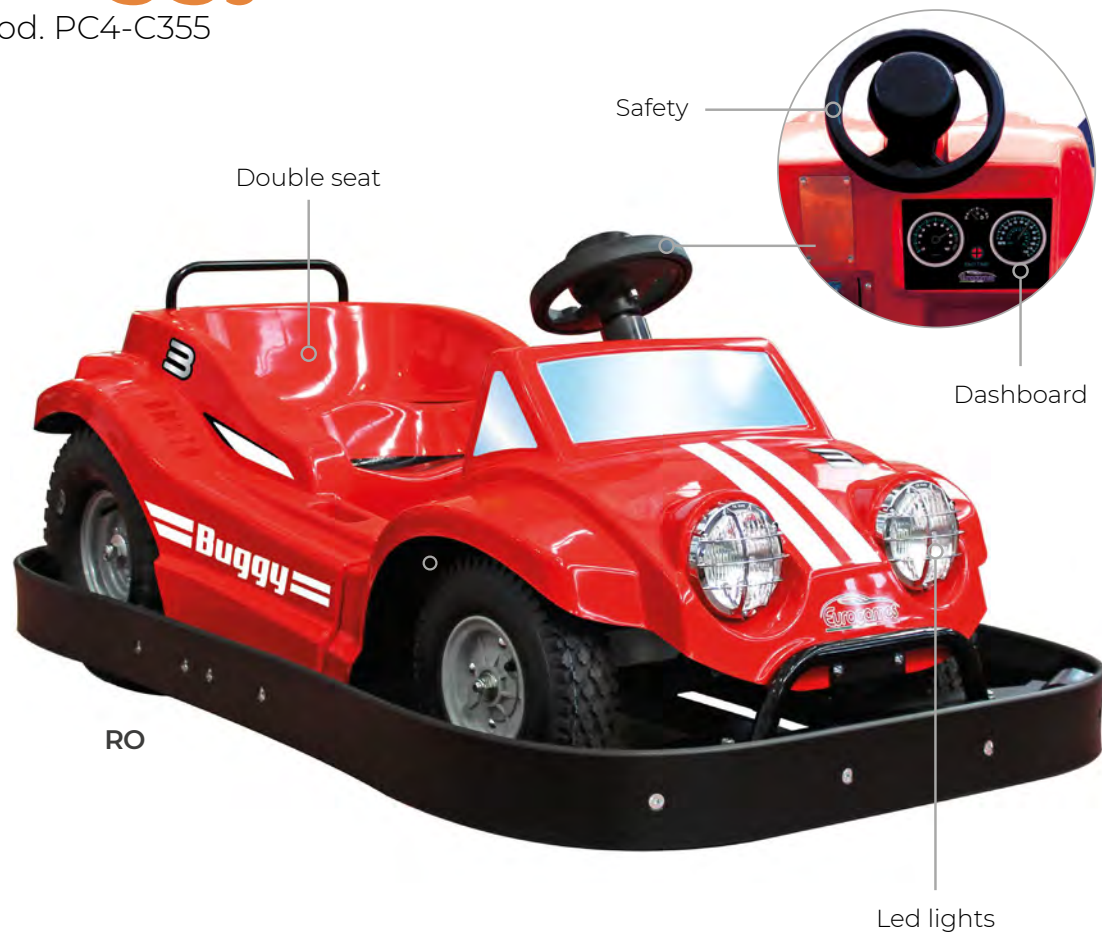

LIGHT VERSION

Buggy 12V

cod. PC4-C355

RO

BL