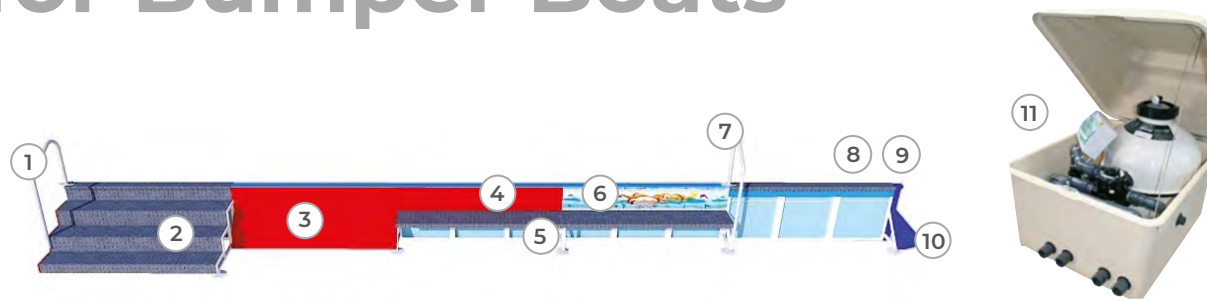

UNI 10,5 m x 9 m

12 mini Bumper Car/7 Bumper Car

HYPER BUMPER

cod. AC969

Hyper scoreboard
monitor 42"

Pool for Bumper Boats

- ① Staircase docking handrail
- ② 200 cm aluminium three-step staircase
- ③ Pool leg-cover decorated 200 cm panel
- ④ Platform decorated 200 cm panel
- ⑤ 200 cm platform
- ⑥ Platform decorated 200 cm panel with stickers
- ⑦ Platform docking handrail
- ⑧ 200 cm aluminium edge cover
(necessary with staircase or with decorated panels)
- ⑨ 200 cm aluminium anti-splash edge cover
- ⑩ Fiberglass pool corner
- ⑪ Water filter:
sand filter, self cleaning filter, 220V pump, valve to empty pool