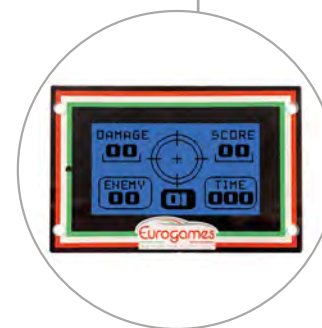

cod. PB5-B502

HYPER MONITOR

cod. AC969
Hyper scoreboard
monitor 42"

DESKTOP REMOTE CONTROL

cod. EX0-6231

START/STOP REMOTE CONTROL

cod. EX0-4403
EG-TEL8 remote control

DISPLAY EG-LCDI