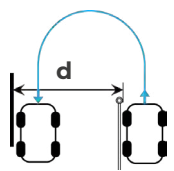

turning radius

- a** 75 cm
- b** 72 cm
- c** 72 cm
- d** 34 cm
-  50 kg

Beetle

cod. PS4-0700

Electronic steering wheel

WC

Front sensors

turning radius