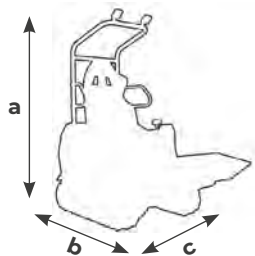

SCAN THE QR
CODE AND ENJOY
THE RIDE!

Overlander

cod. PR4-R650

BL

RO

VE

- a** 180 cm
- b** 110 cm
- c** 92 cm
-  300 kg

**BUCKET
AVAILABLE
ON REQUEST**