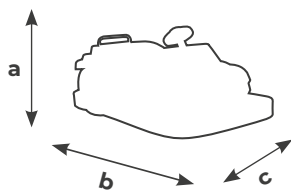

TG*

BH

* Hand painted at extra cost

turning radius

- a 70 cm
- b 137 cm
- c 79 cm
- d 300 cm
- ⊿ 75 kg

MINI BIKE Future

cod. PM4-M203

turning radius