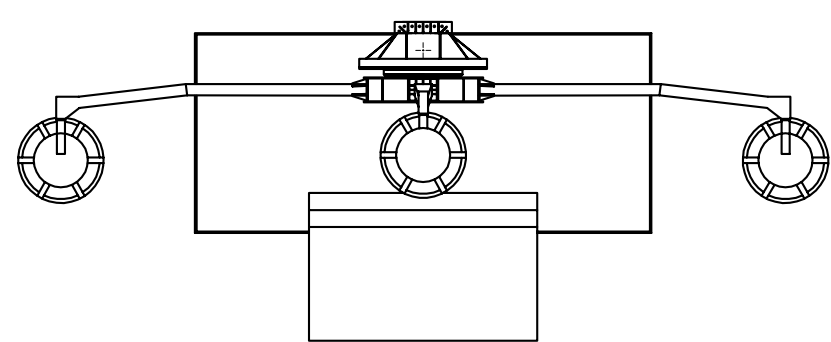

12

PARK MODEL

16 m - 52.5 ft

14.2 m - 46.6 ft

5.6 m - 18.4 ft

TECHNICAL SPECIFICATIONS

Gondolas

SMALL