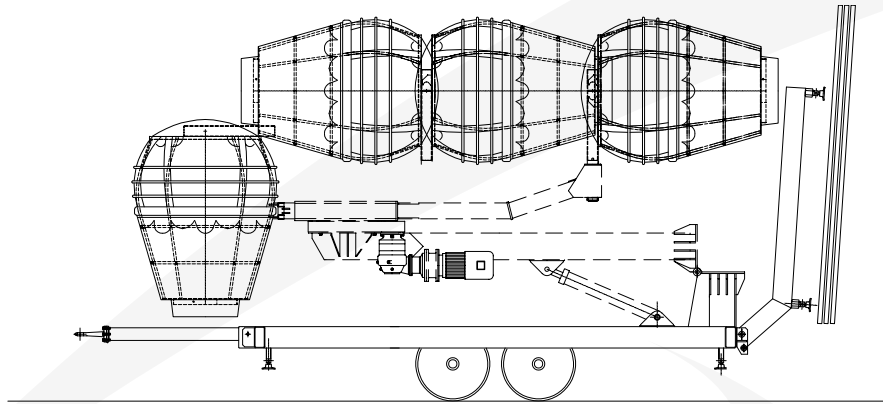

8

12

Base Size:	~ 6.3 x 7.6 m - 20.6 x 24.9 ft	~ 9 x 7.6 m - 29.5 x 24.9 ft	~ 14.2 x 7.6 m - 46.5 x 24.9ft
Height:	~ 7 m - 22.9 ft	~ 10.3 m - 33.7 ft	~ 16 m - 52.5 ft
Speed:	~ 7 rpm	~ 4 rpm	~ 4 rpm
Vehicles:	5	8	12
Seats/Vehicle:	4 seats/each	4 seats/each	4 seats/each
Seats capacity:	20 seats	32 seats	48 seats
Th. Capacity:	~ 400 passengers/h	~ 650 passengers/h	~ 960 passengers/h
Lighting:	~ 3.5 kW	~ 2 kW	~ 3 kW
Moving Power:	~ 5.5 kW	~ 17 kW	~ 18 kW

FAMILY

TECHNICAL SPECIFICATIONS

Structure

5

ON TRAILER

6.3 m - 20.6 ft

7 m - 22.9 ft

8.3 m - 27.2 ft

TECHNICAL SPECIFICATIONS

Structure

ON TRAILER

5

3.8 m - 12.5 ft

7.3 m - 23.1 ft

2.55 m - 8.4 ft

TECHNICAL SPECIFICATIONS

Structure

8

ON TRAILER

9 m - 29.5 ft

10.3 m - 33.8 ft

10 m - 32.1 ft

TECHNICAL SPECIFICATIONS

Structure