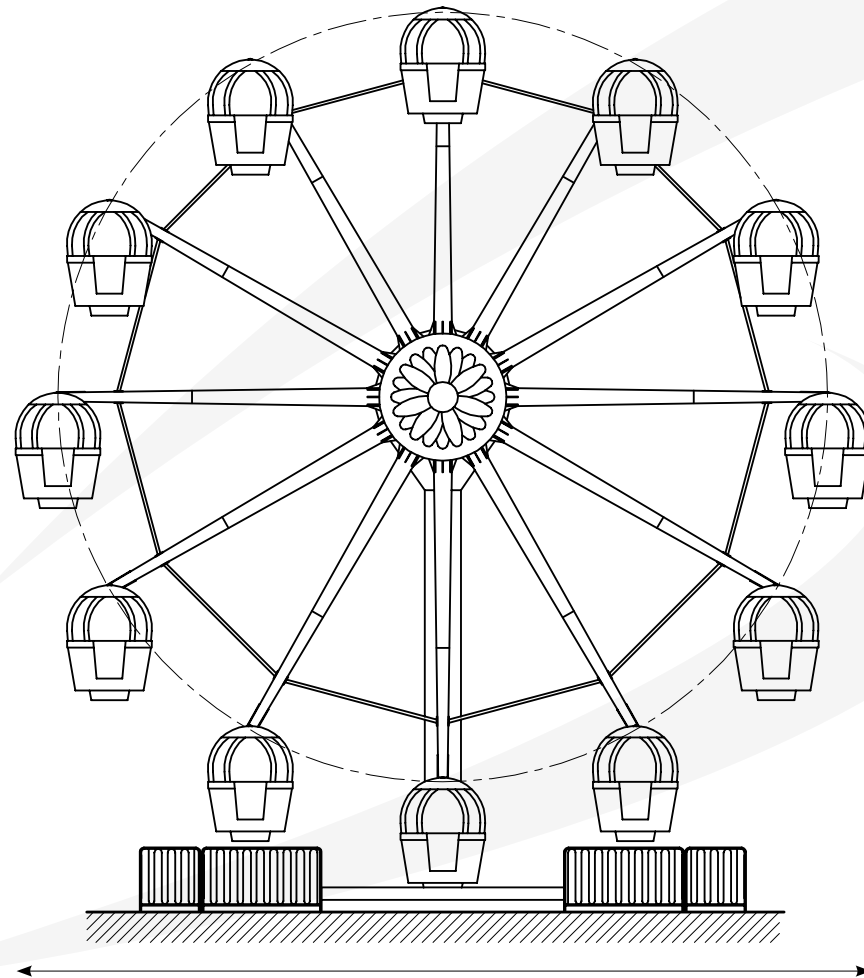

12

PARK MODEL

16 m - 52.5 ft

14.2 m - 46.6 ft

5.6 m - 18.4 ft

TECHNICAL SPECIFICATIONS

Gondolas

SMALL