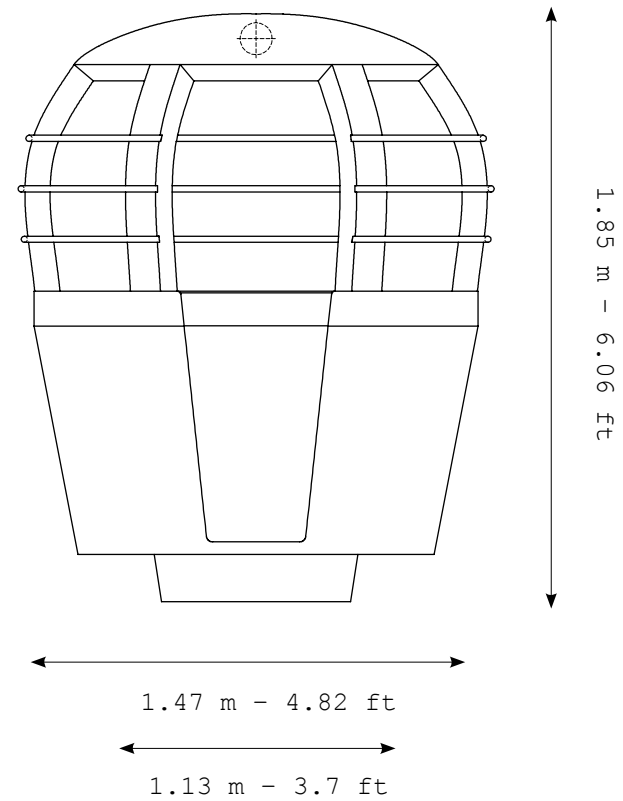

TECHNICAL SPECIFICATIONS

Gondolas

BIG