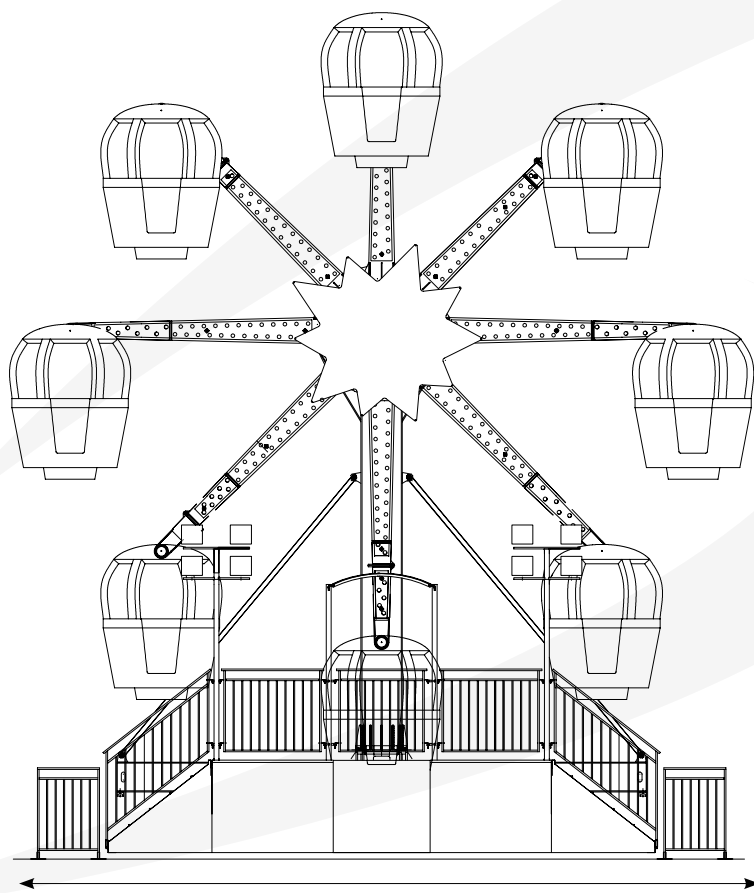

FAMILY

TECHNICAL SPECIFICATIONS

Structure

5

ON TRAILER

6.3 m - 20.6 ft

7 m - 22.9 ft

8.3 m - 27.2 ft

TECHNICAL SPECIFICATIONS

Structure

ON TRAILER

5

3.8 m - 12.5 ft

7.3 m - 23.1 ft

2.55 m - 8.4 ft

TECHNICAL SPECIFICATIONS

Structure

8

ON TRAILER

9 m - 29.5 ft

10.3 m - 33.8 ft

10 m - 32.1 ft

TECHNICAL SPECIFICATIONS

Structure