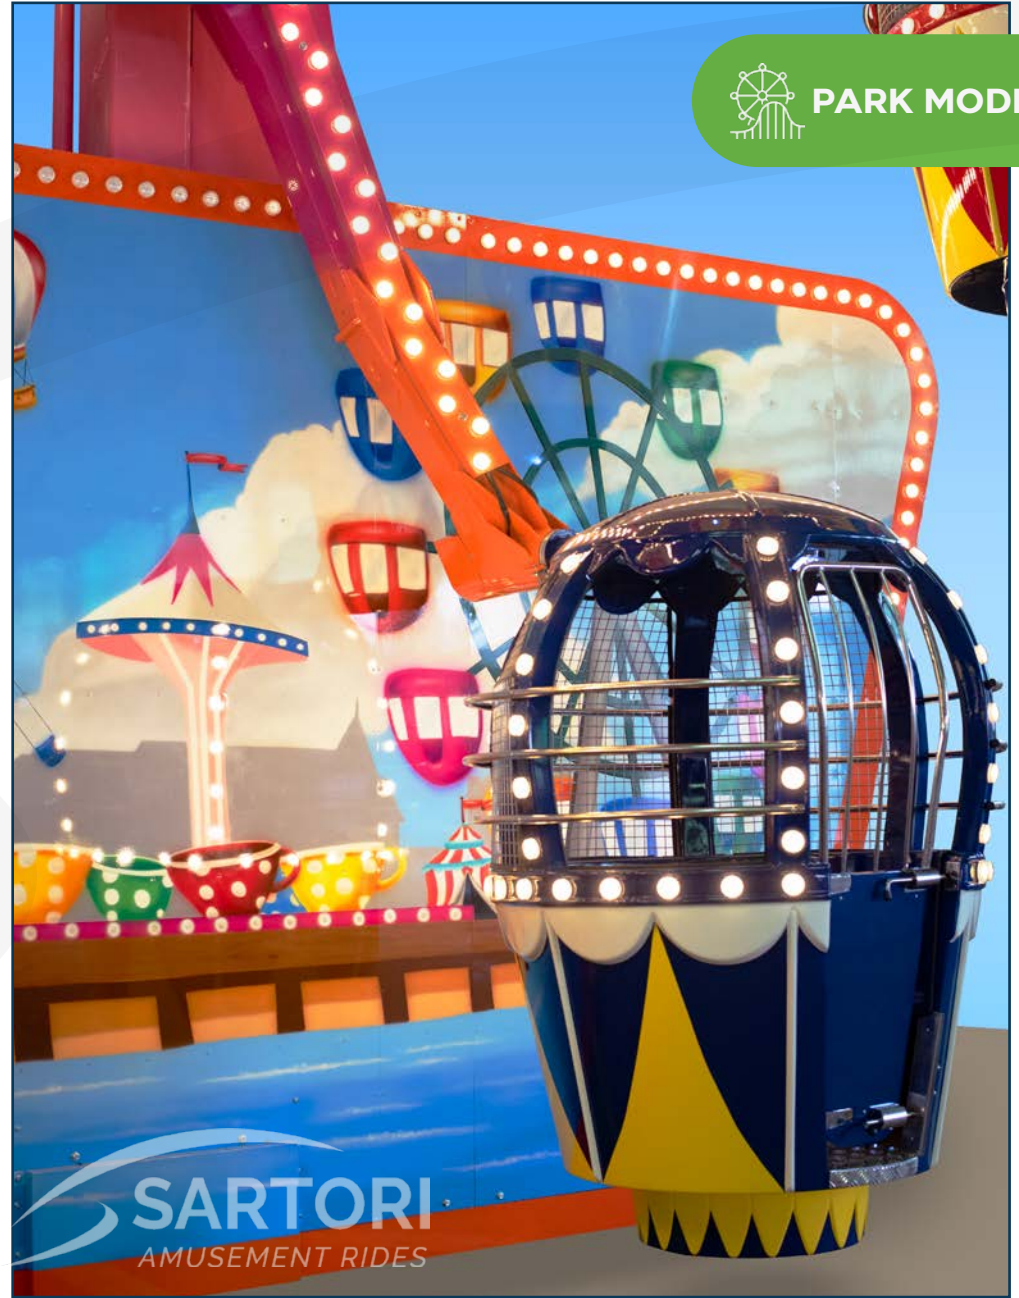

12

PARK MODEL

16 m - 52.5 ft

14.2 m - 46.6 ft

5.6 m - 18.4 ft

TECHNICAL SPECIFICATIONS

Gondolas

SMALL

BIG

ON TRAILER

SARTORI
AMUSEMENT RIDES