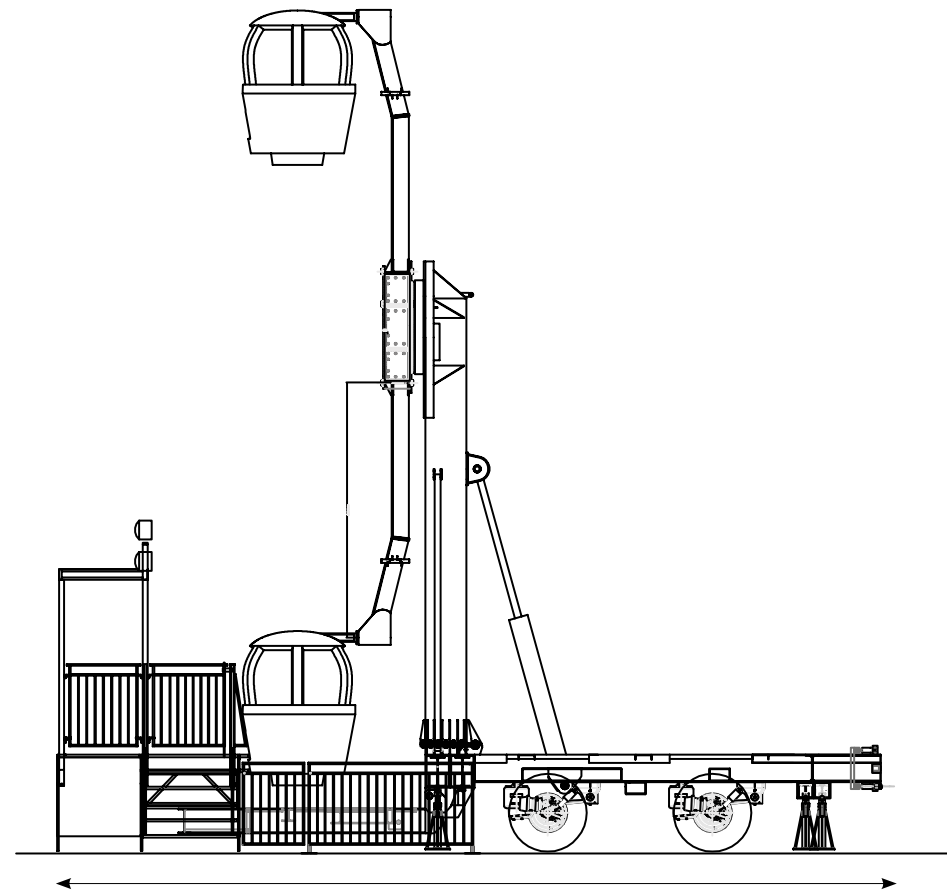

Structure

8

ON TRAILER

9 m - 29.5 ft

10.3 m - 33.8 ft

10 m - 32.1 ft

TECHNICAL SPECIFICATIONS

Structure

ON TRAILER

8

4.05 m - 13.3 ft

8.5 m - 27.1 ft

14.5 m - 47.7 ft

2.55 m - 8.4 ft

TECHNICAL SPECIFICATIONS

Structure