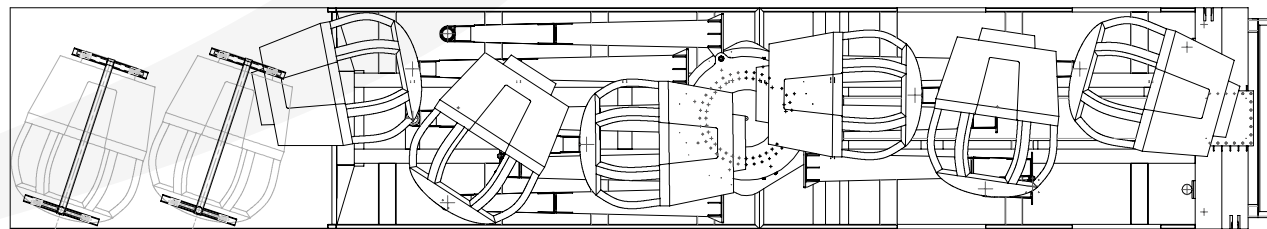

ON TRAILER

8

4.05 m - 13.3 ft

8.5 m - 27.1 ft

14.5 m - 47.7 ft

2.55 m - 8.4 ft

TECHNICAL SPECIFICATIONS

Structure

12

PARK MODEL

16 m - 52.5 ft

14.2 m - 46.6 ft

5.6 m - 18.4 ft

TECHNICAL SPECIFICATIONS

Gondolas

SMALL