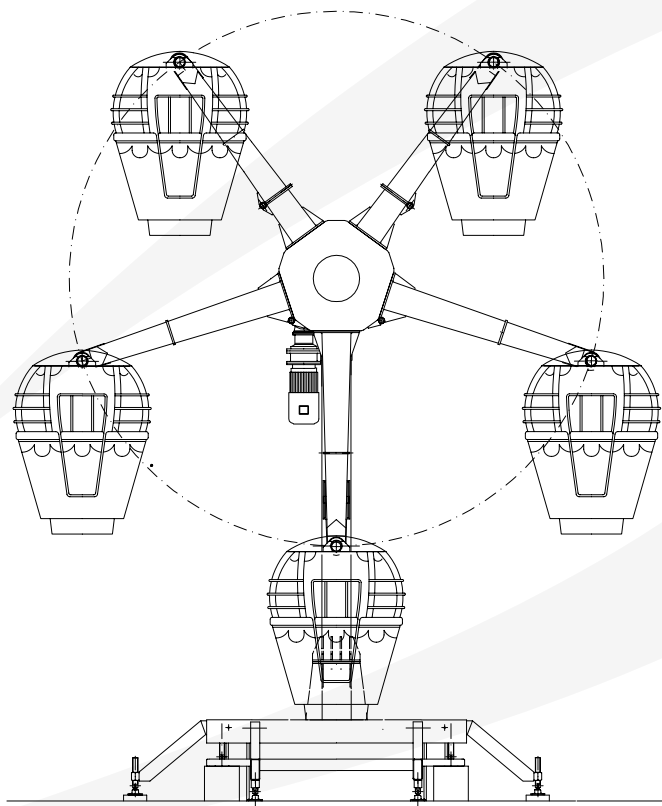

8

12

Base Size:	~ 6.3 x 7.6 m - 20.6 x 24.9 ft	~ 9 x 7.6 m - 29.5 x 24.9 ft	~ 14.2 x 7.6 m - 46.5 x 24.9ft
Height:	~ 7 m - 22.9 ft	~ 10.3 m - 33.7 ft	~ 16 m - 52.5 ft
Speed:	~ 7 rpm	~ 4 rpm	~ 4 rpm
Vehicles:	5	8	12
Seats/Vehicle:	4 seats/each	4 seats/each	4 seats/each
Seats capacity:	20 seats	32 seats	48 seats
Th. Capacity:	~ 400 passengers/h	~ 650 passengers/h	~ 960 passengers/h
Lighting:	~ 3.5 kW	~ 2 kW	~ 3 kW
Moving Power:	~ 5.5 kW	~ 17 kW	~ 18 kW

FAMILY

TECHNICAL SPECIFICATIONS

Structure

5

ON TRAILER

6.3 m - 20.6 ft

7 m - 22.9 ft

8.3 m - 27.2 ft

TECHNICAL SPECIFICATIONS

Structure

ON TRAILER

5

3.8 m - 12.5 ft

7.3 m - 23.1 ft

2.55 m - 8.4 ft

TECHNICAL SPECIFICATIONS

Structure

8

ON TRAILER

9 m - 29.5 ft

10.3 m - 33.8 ft

10 m - 32.1 ft

TECHNICAL SPECIFICATIONS

Structure