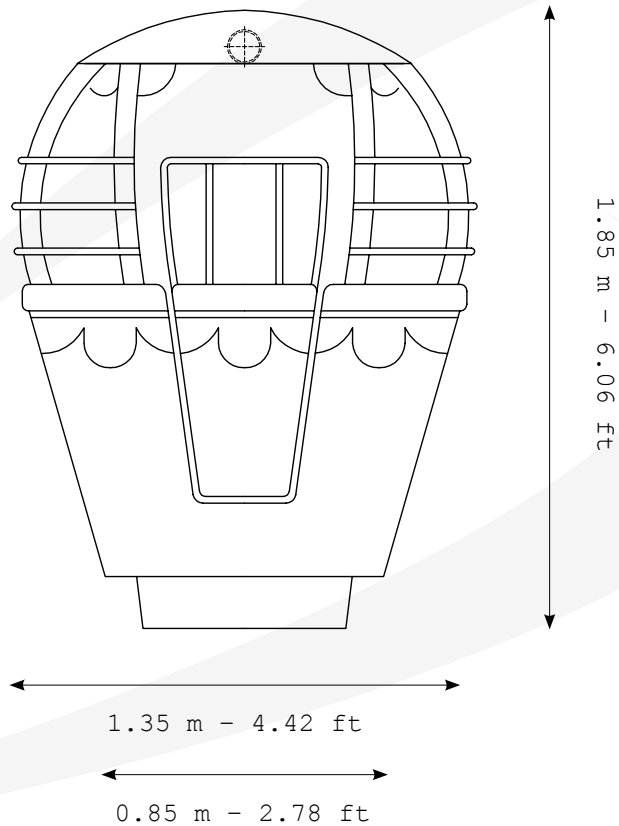

8

12

Base Size:	~ 6.3 x 7.6 m - 20.6 x 24.9 ft	~ 9 x 7.6 m - 29.5 x 24.9 ft	~ 14.2 x 7.6 m - 46.5 x 24.9ft
Height:	~ 7 m - 22.9 ft	~ 10.3 m - 33.7 ft	~ 16 m - 52.5 ft
Speed:	~ 7 rpm	~ 4 rpm	~ 4 rpm
Vehicles:	5	8	12
Seats/Vehicle:	4 seats/each	4 seats/each	4 seats/each
Seats capacity:	20 seats	32 seats	48 seats
Th. Capacity:	~ 400 passengers/h	~ 650 passengers/h	~ 960 passengers/h
Lighting:	~ 3.5 kW	~ 2 kW	~ 3 kW
Moving Power:	~ 5.5 kW	~ 17 kW	~ 18 kW

TECHNICAL SPECIFICATIONS

Structure

ON TRAILER

5

3.8 m - 12.5 ft

7.3 m - 23.1 ft

2.55 m - 8.4 ft

TECHNICAL SPECIFICATIONS

ON TRAILER

8

4.05 m - 13.3 ft

8.5 m - 27.1 ft

14.5 m - 47.7 ft

2.55 m - 8.4 ft

TECHNICAL SPECIFICATIONS

Structure

12

PARK MODEL

16 m - 52.5 ft

14.2 m - 46.6 ft

5.6 m - 18.4 ft

TECHNICAL SPECIFICATIONS

Gondolas

SMALL