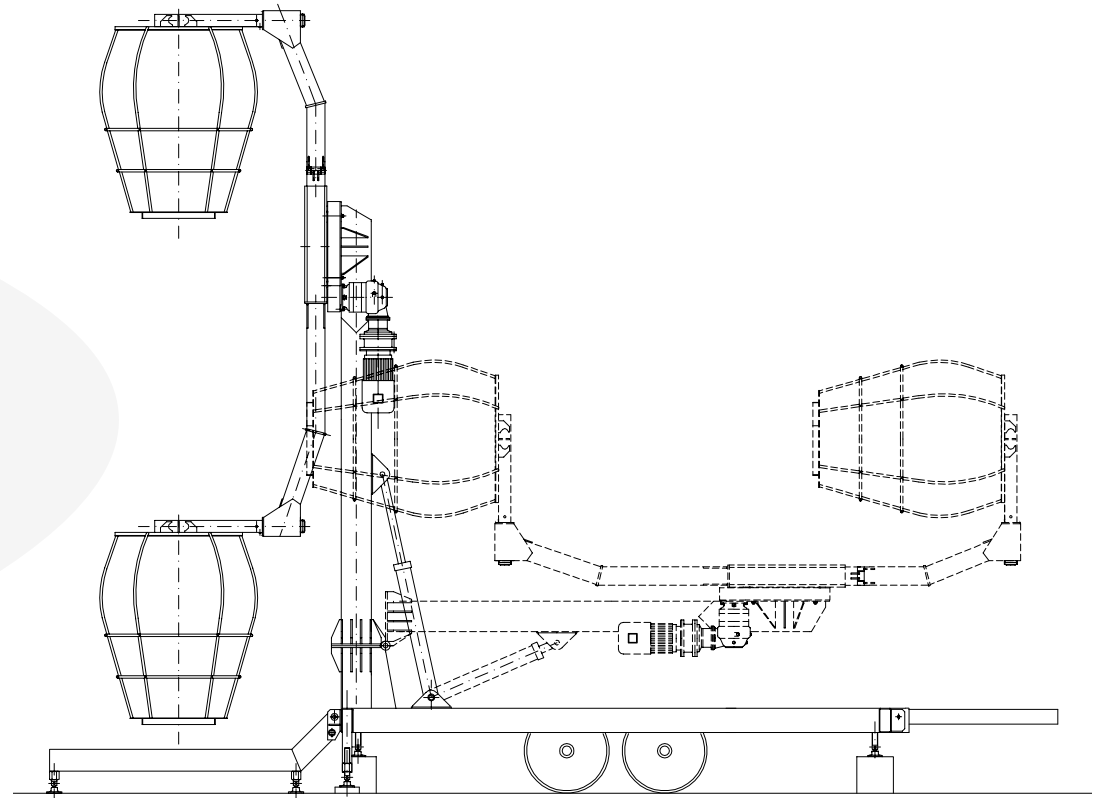

8

12

Base Size:	~ 6.3 x 7.6 m - 20.6 x 24.9 ft	~ 9 x 7.6 m - 29.5 x 24.9 ft	~ 14.2 x 7.6 m - 46.5 x 24.9ft
Height:	~ 7 m - 22.9 ft	~ 10.3 m - 33.7 ft	~ 16 m - 52.5 ft
Speed:	~ 7 rpm	~ 4 rpm	~ 4 rpm
Vehicles:	5	8	12
Seats/Vehicle:	4 seats/each	4 seats/each	4 seats/each
Seats capacity:	20 seats	32 seats	48 seats
Th. Capacity:	~ 400 passengers/h	~ 650 passengers/h	~ 960 passengers/h
Lighting:	~ 3.5 kW	~ 2 kW	~ 3 kW
Moving Power:	~ 5.5 kW	~ 17 kW	~ 18 kW

FAMILY

TECHNICAL SPECIFICATIONS

Structure

5

ON TRAILER

6.3 m - 20.6 ft

7 m - 22.9 ft

8.3 m - 27.2 ft

TECHNICAL SPECIFICATIONS

Structure

ON TRAILER

5

3.8 m - 12.5 ft

7.3 m - 23.1 ft

2.55 m - 8.4 ft

TECHNICAL SPECIFICATIONS

Structure

8

ON TRAILER

9 m - 29.5 ft

10.3 m - 33.8 ft

10 m - 32.1 ft

TECHNICAL SPECIFICATIONS

Structure