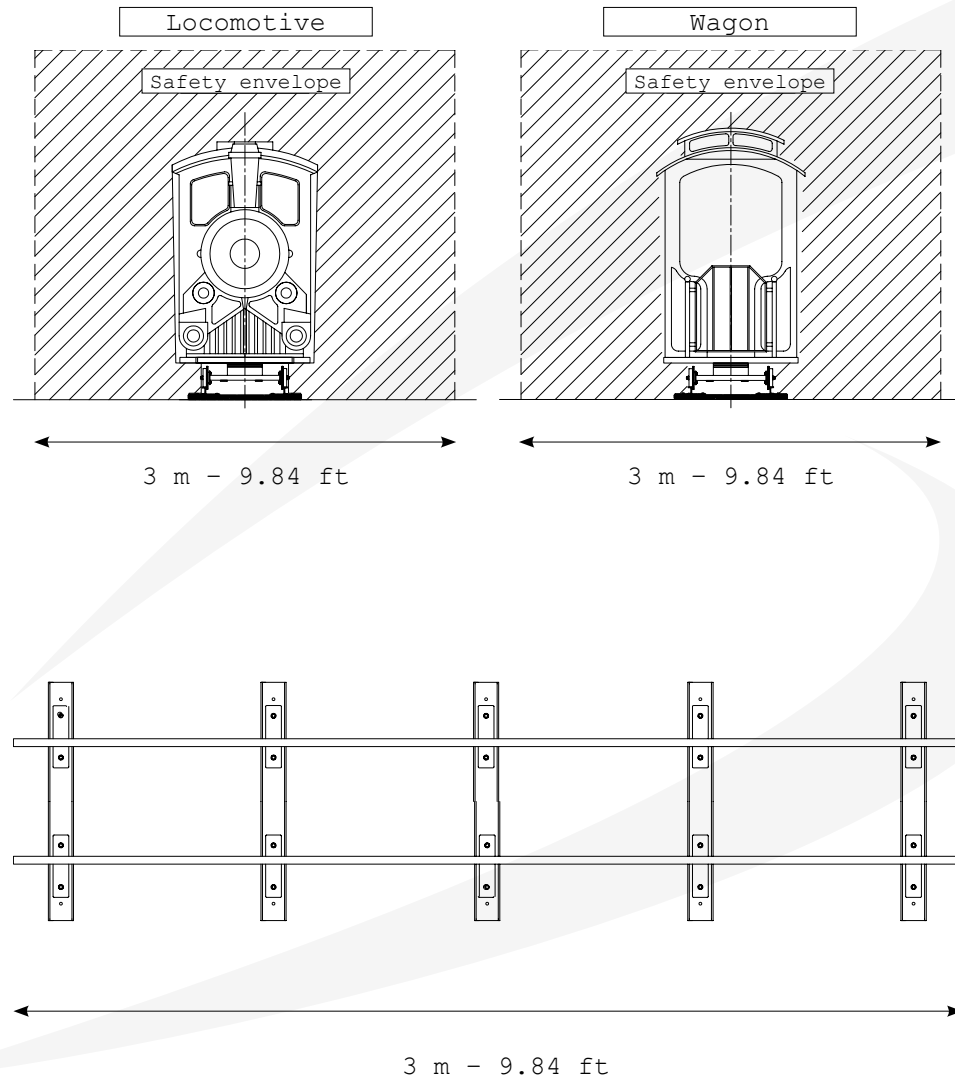

1.92 m - 6.3 ft

1.4 m - 3.5 ft

0.93 m - 3.1 ft

0.93 m - 3.1 ft

0.93 m - 3.1 ft

0.93 m - 3.1 ft

1.05 m - 3.5 ft

1.05 m - 3.5 ft

TECHNICAL SPECIFICATIONS

Layout

PARK MODEL

SARTORI
AMUSEMENT RIDES

SARTORI
AMUSEMENT RIDES

SARTORI
AMUSEMENT RIDES