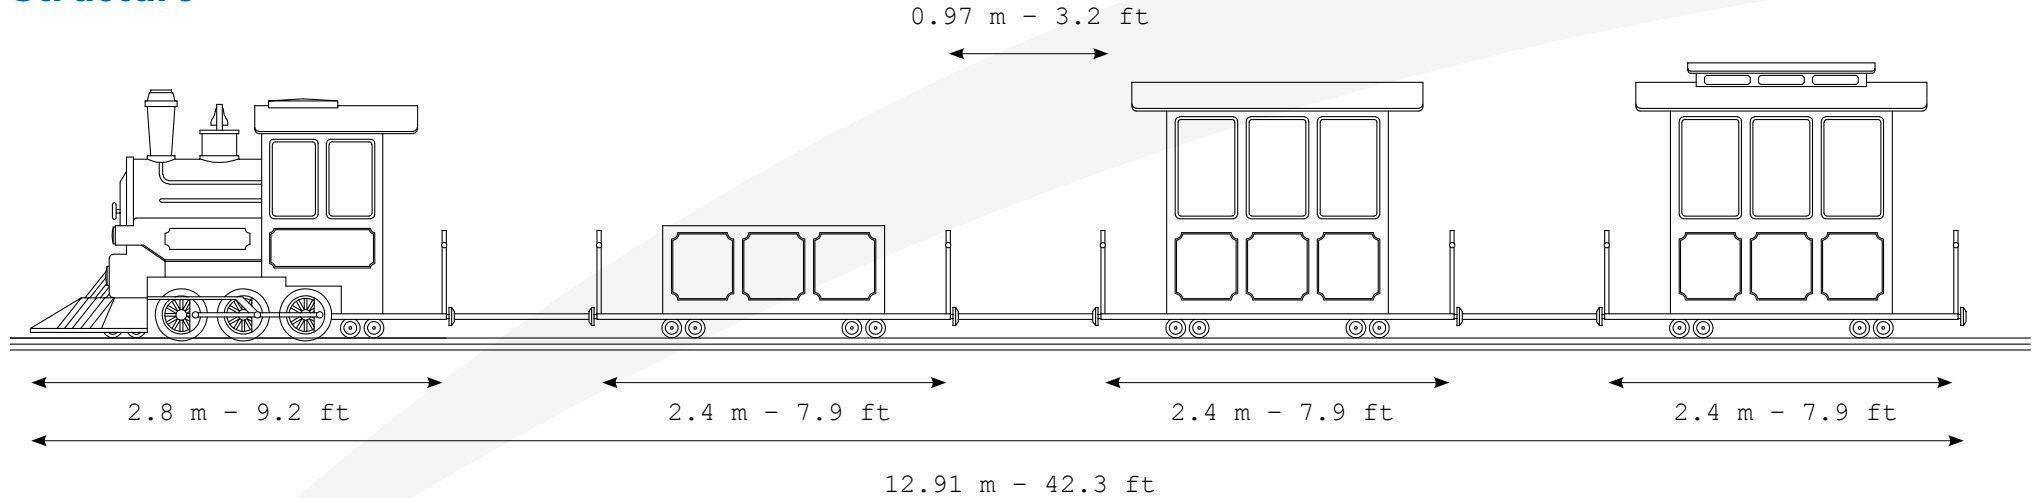

Height: ~ 1.92 m - 6.3 ft

Rotation system: eletromechanical

Vehicles: standard 1 + 3

Seats/Vehicle: 4 locomotive + 8 each wagon

Seats capacity: 24 adults / 32 kids

Th. Capacity: ~ 670 passengers/h

Lighting: ~ 4.5 kW

Moving Power: ~ 3 kW

TECHNICAL SPECIFICATIONS

Structure

PARK MODEL

Locomotive View

Alf-Wagon View

Wagon X View

Wagon Y View

1.92 m - 6.3 ft

1.4 m - 3.5 ft

0.93 m - 3.1 ft

0.93 m - 3.1 ft

0.93 m - 3.1 ft

0.93 m - 3.1 ft

1.05 m - 3.5 ft

1.05 m - 3.5 ft