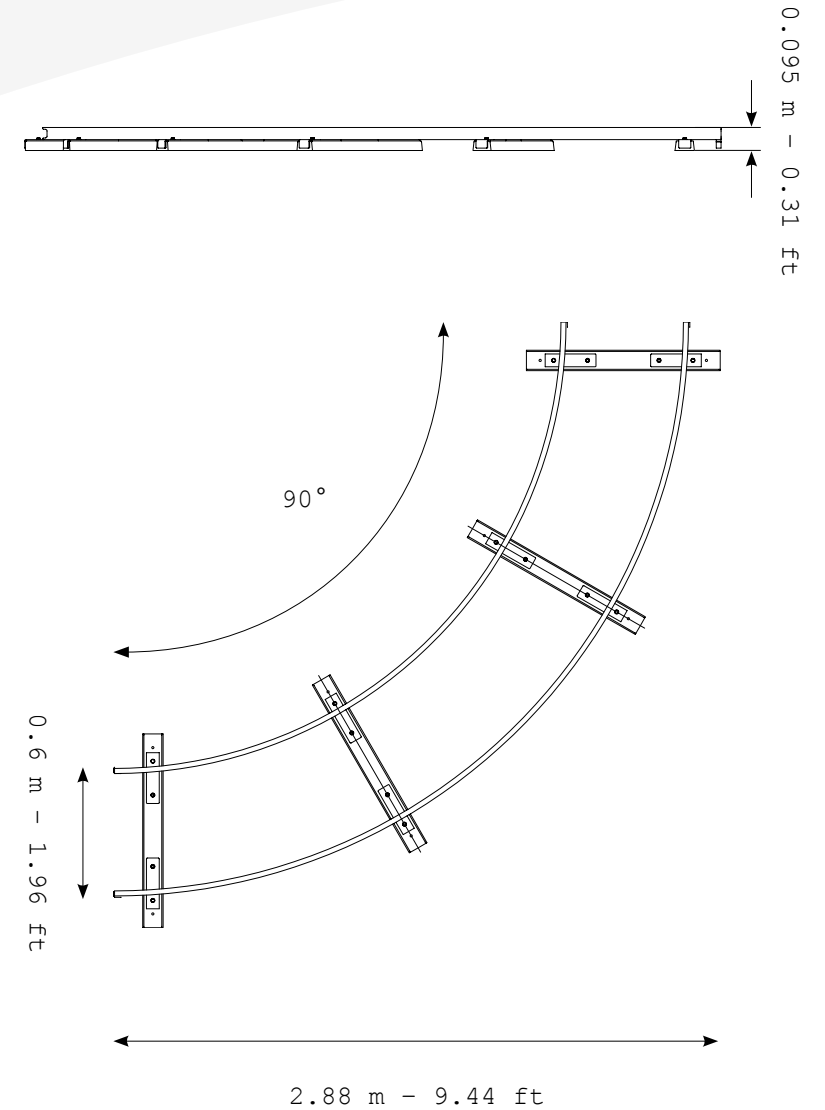

1.92 m - 6.3 ft

1.4 m - 3.5 ft

0.93 m - 3.1 ft

0.93 m - 3.1 ft

0.93 m - 3.1 ft

0.93 m - 3.1 ft

1.05 m - 3.5 ft

1.05 m - 3.5 ft

TECHNICAL SPECIFICATIONS

Layout

PARK MODEL

SARTORI
AMUSEMENT RIDES

SARTORI
AMUSEMENT RIDES

SARTORI
AMUSEMENT RIDES