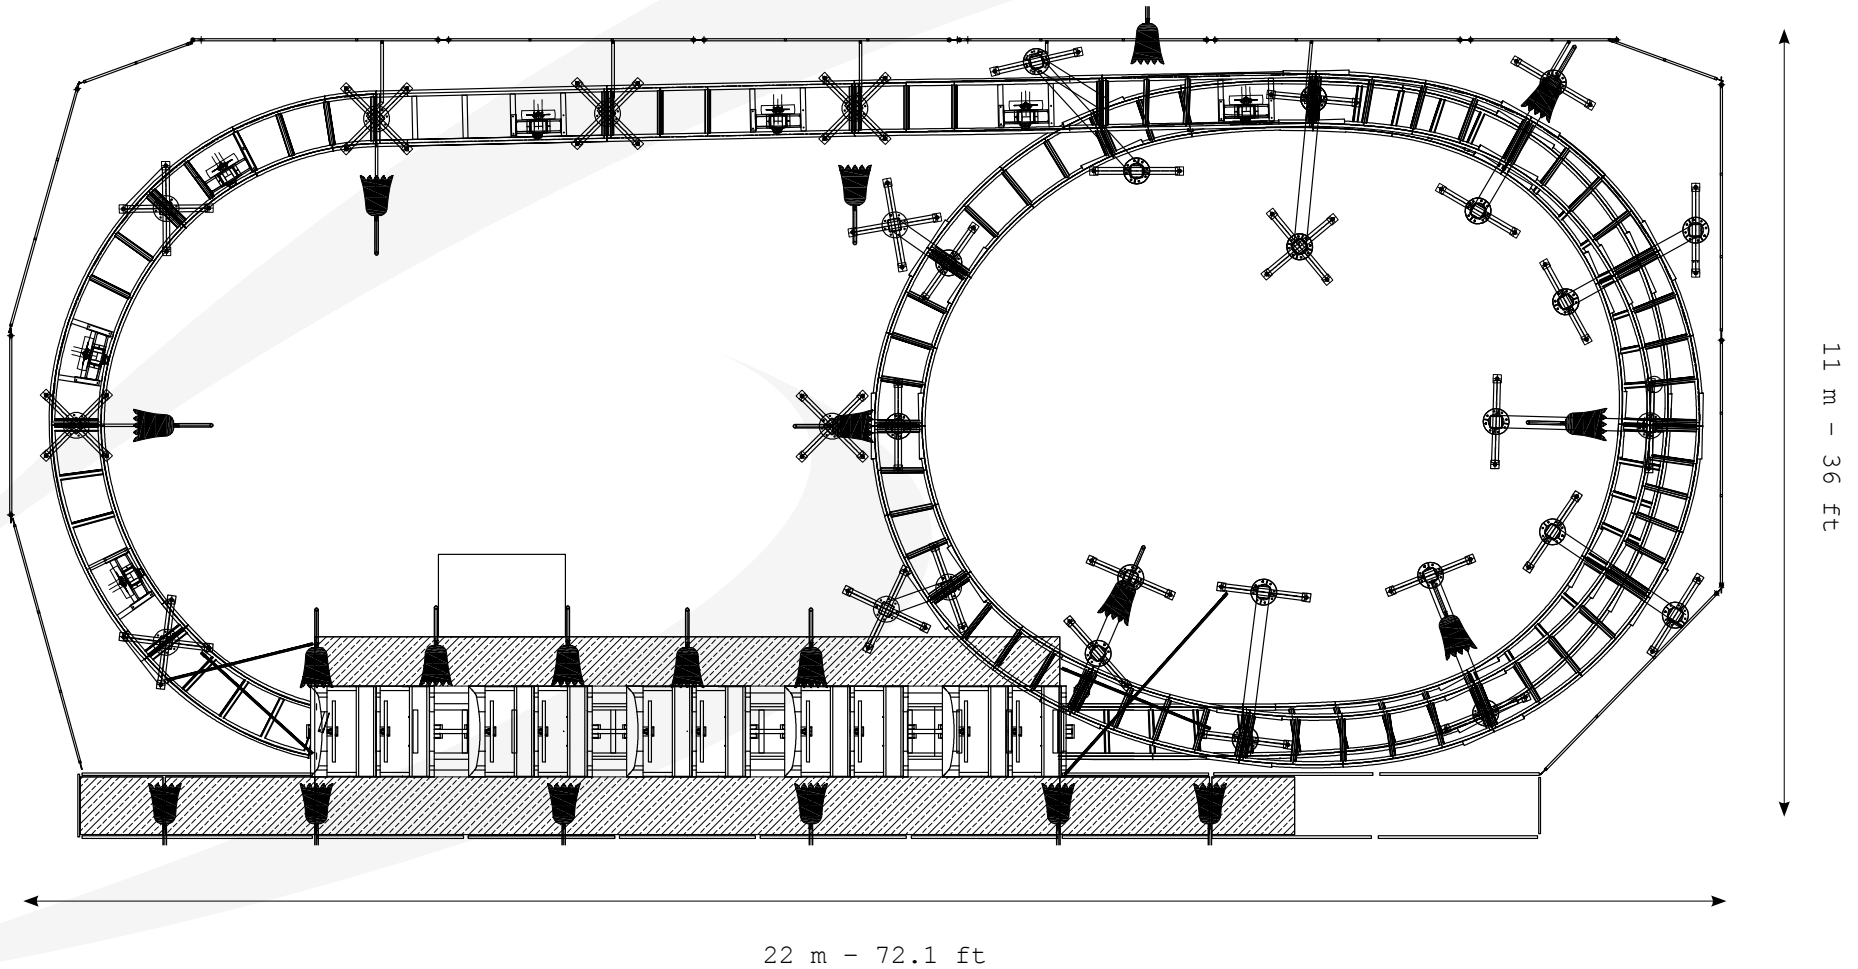

## TECHNICAL SPECIFICATIONS

**Base Size:** ~ 22 x 11 m - 72.1 x 36 ft

**Height:** ~ 6.6 m - 21.6 ft

**Track Length:** ~ 80 m - 262.4 ft

**Vehicles:** 65

**Seats/Vehicle:** 4 seats/each

**Th. Capacity:** ~ 480 passengers/h

## Structure

PARK MODEL