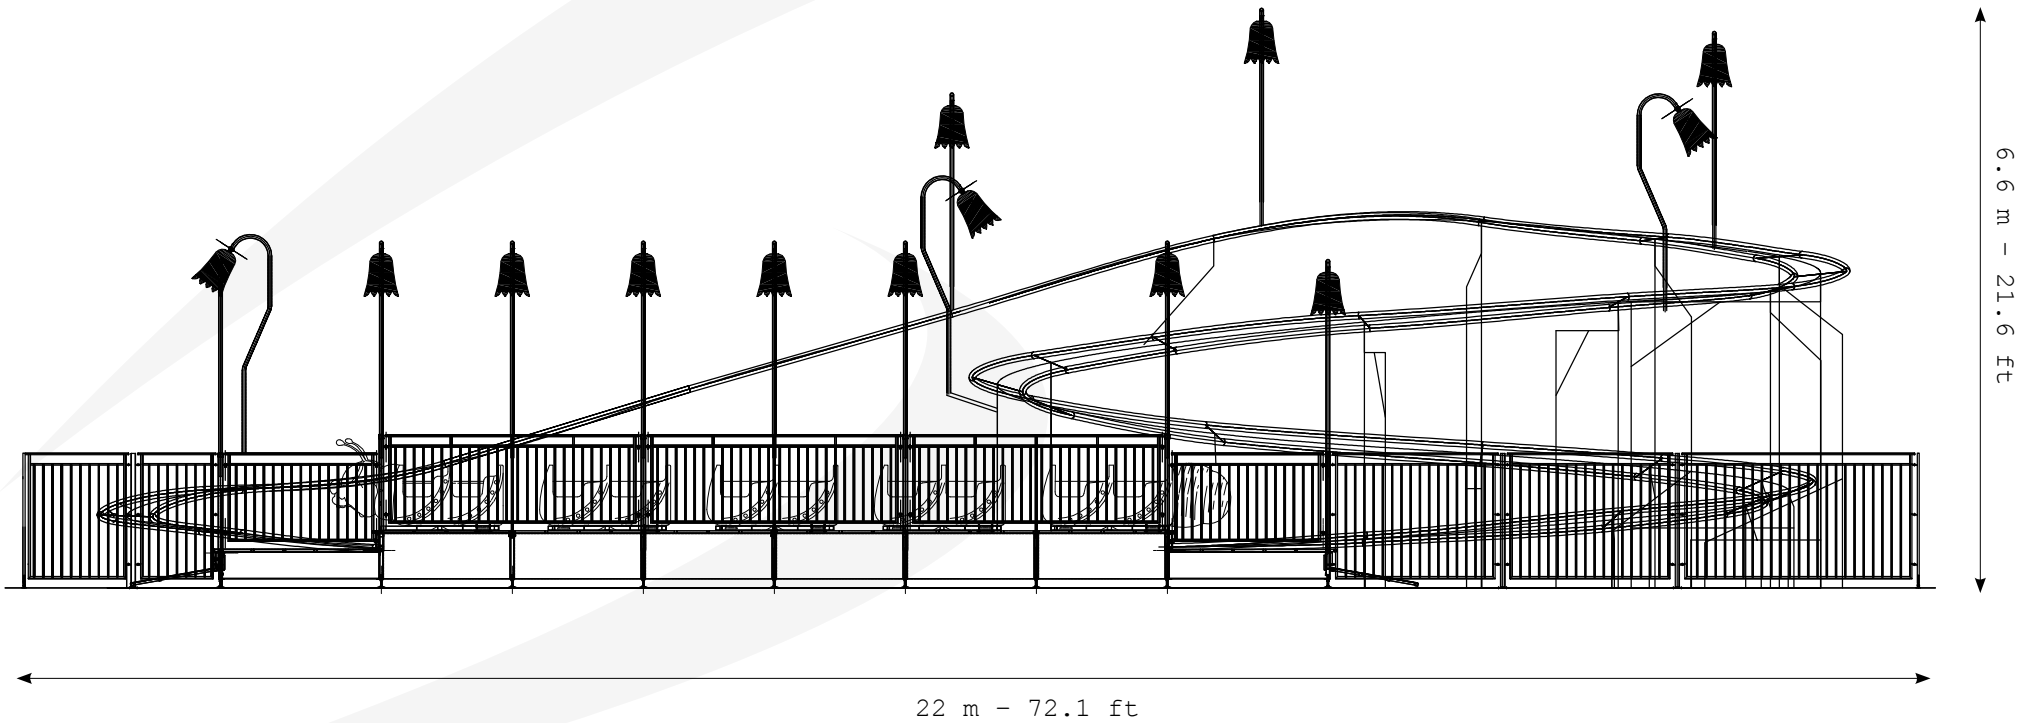

## Structure

PARK MODEL

## Structure

ON TRAILER

WIDTH 2.55m - 8.36ft

4 m - 13.5 ft

14.6 m - 47.1 ft

PARK MODEL

SARTORI  
AMUSEMENT RIDES

PARK MODEL