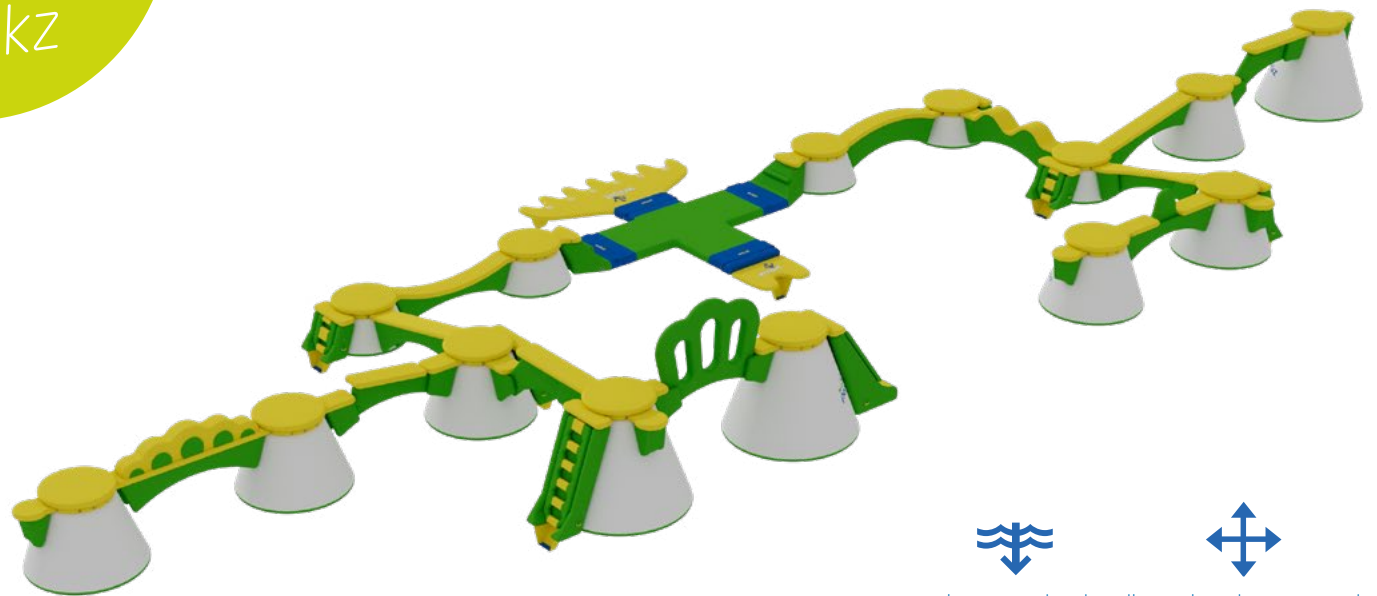

10 Wubit Peakz for even more adventure and fun! The next challenge for all Wubit Peakz enthusiasts.

Questions? We've got answers!

min. water depth

7'-10"
2,4 m

dimensions l x w x max. h

90'-3" x 58'-5" x 15'-5"
27,5 x 17,8 x 4,7 m

Moving mountains with Wibit Peakz

Wibit Peakz

14

Higher! Faster! Further! Wibit Peakz 14 is a sensational track that carries you along. And as a reward an exciting slide into the water is waiting for you.