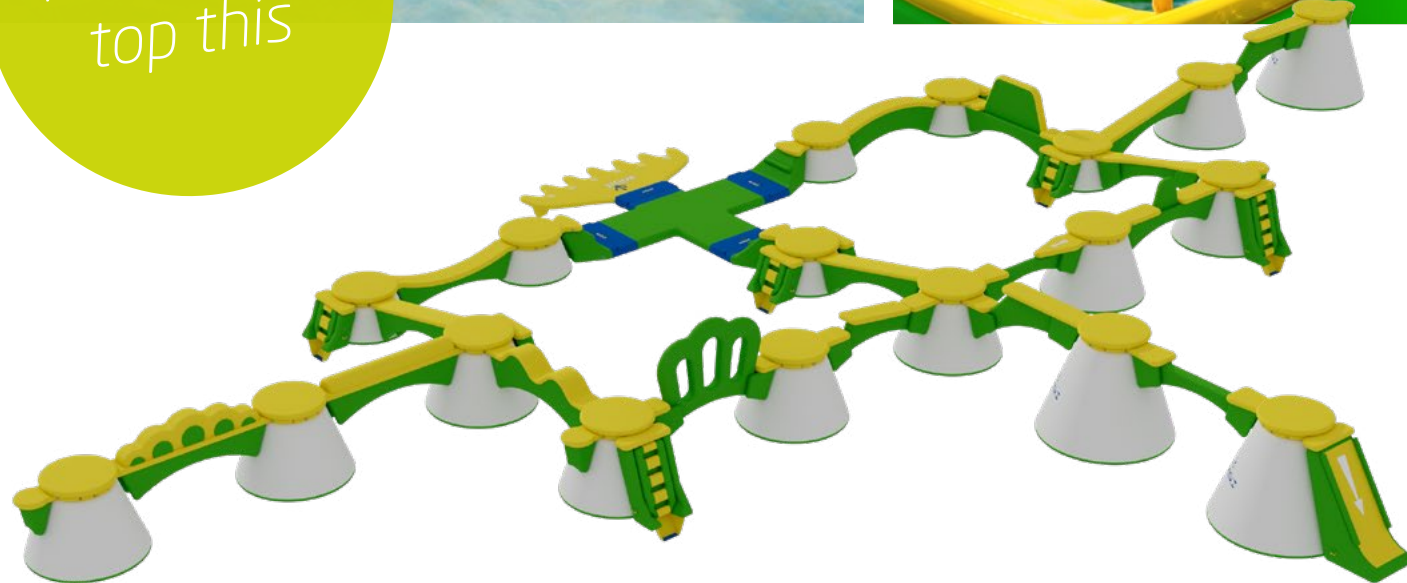

min. water depth

7'-10"
2,4 m

dimensions l x w x max. h

161'-1" x 100'-9" x 12'-6"
49,1 x 30,7 x 3,8 m