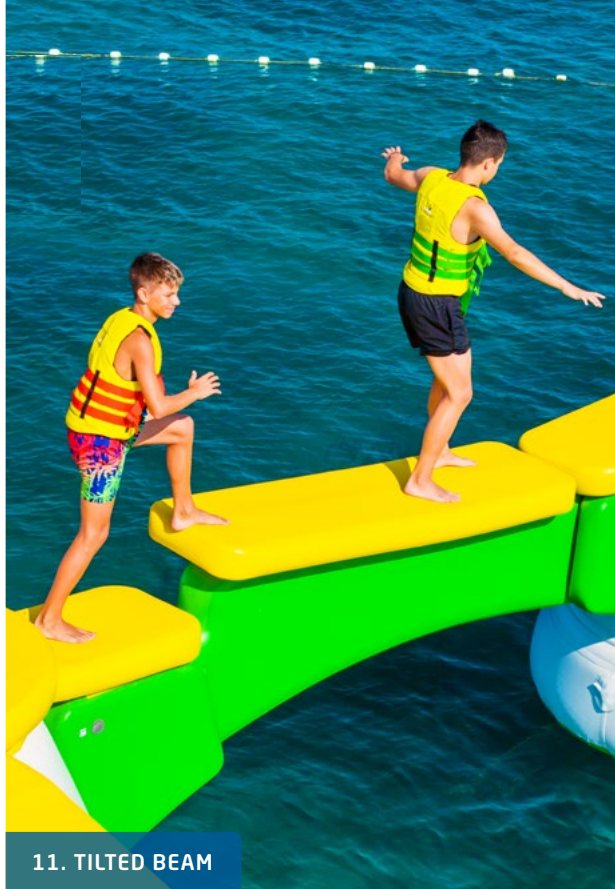

Designed to challenge visitors of all ages and abilities, the satisfaction of making it across is only matched by the fun of falling off and trying again.

Wibit Peakz - the unique adventure experience on the water for the whole family!

The ultimate visitor magnet

Wibit Peakz: THE highlight of the beach

It's big, it's bright and totally unique. Wibit Peakz definitely stands out in the water with its unusual silhouette. Anyone who discovers the water park from afar cannot help but wanting to experience it for themselves.

14 innovative Bridges

PLUNGE PAD

4. BARREL RUN

6. SPLIT STEP

5. CLIFFHANGER

7. ROLLING PIN

8. ROLLER COASTER

9. SKINNY RISER

10. BIG LEAP

11. TILTED BEAM

12. DIPPER

13. OVERPASS

14. BIG RISER

DOWN SLOPE

CLIMBS (SMALL, MEDIUM, LARGE)

elevated water adventures