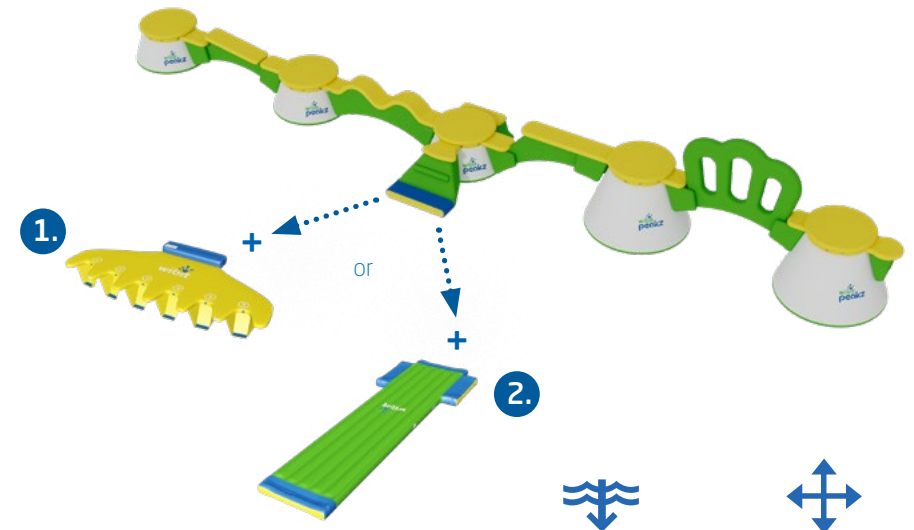

Our courses can be continuously expanded, and fixed elements can be combined with each other as desired. The number, sequence and size of the elements as well as the level of difficulty can be easily changed. The park constantly attracts visitors thanks to its versatility and novelty. **And best of all: Wibit Peakz is suitable for open water, lakes and even pools!**

Questions? We've got answers!

On your mark, get set, go!

Wibit Peakz

5

Wibit Peakz 5 is our perfect, always expandable course for smaller areas. Five Wibit Peakz form a water park that guarantees lots of action and adventures.

Questions? We've got answers!

version

min. water depth

dimensions l x w x max. h

1. Standalone product incl. Step 6:

6'-7"

83'-8" x 24'-7" x 12'-6"

2. Connection to Wibit SportsPark incl. Sidewalk:

6'-7"

83'-8" x 44'-3" x 12'-6"

2 m

25,5 x 13,5 x 3,8 m

All courses can be expanded at any time

Wibit Peakz

7

Seven Wibit Peakz form a Wibit Peakz 7, an excellent combination of our water adventure for medium sized areas that can be added at any time. Fun and thrills for everyone!