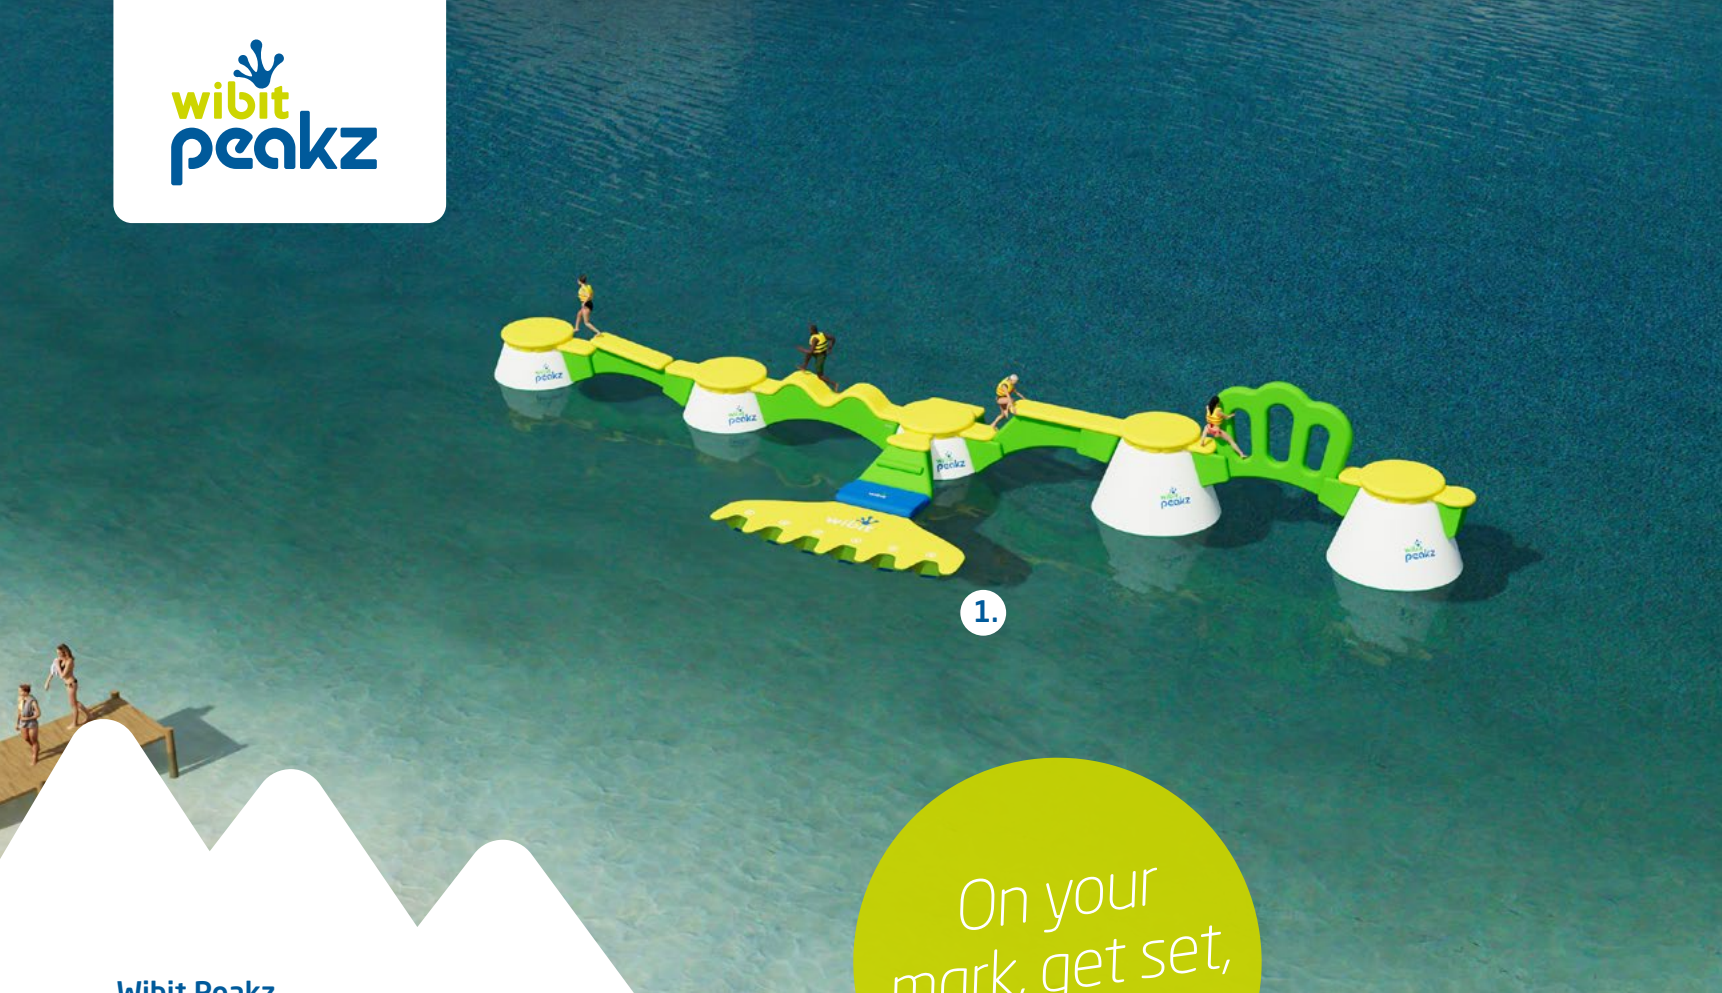

On your mark, get set, go!

Wibit Peakz

5

Wibit Peakz 5 is our perfect, always expandable course for smaller areas. Five Wibit Peakz form a water park that guarantees lots of action and adventures.

Questions? We've got answers!