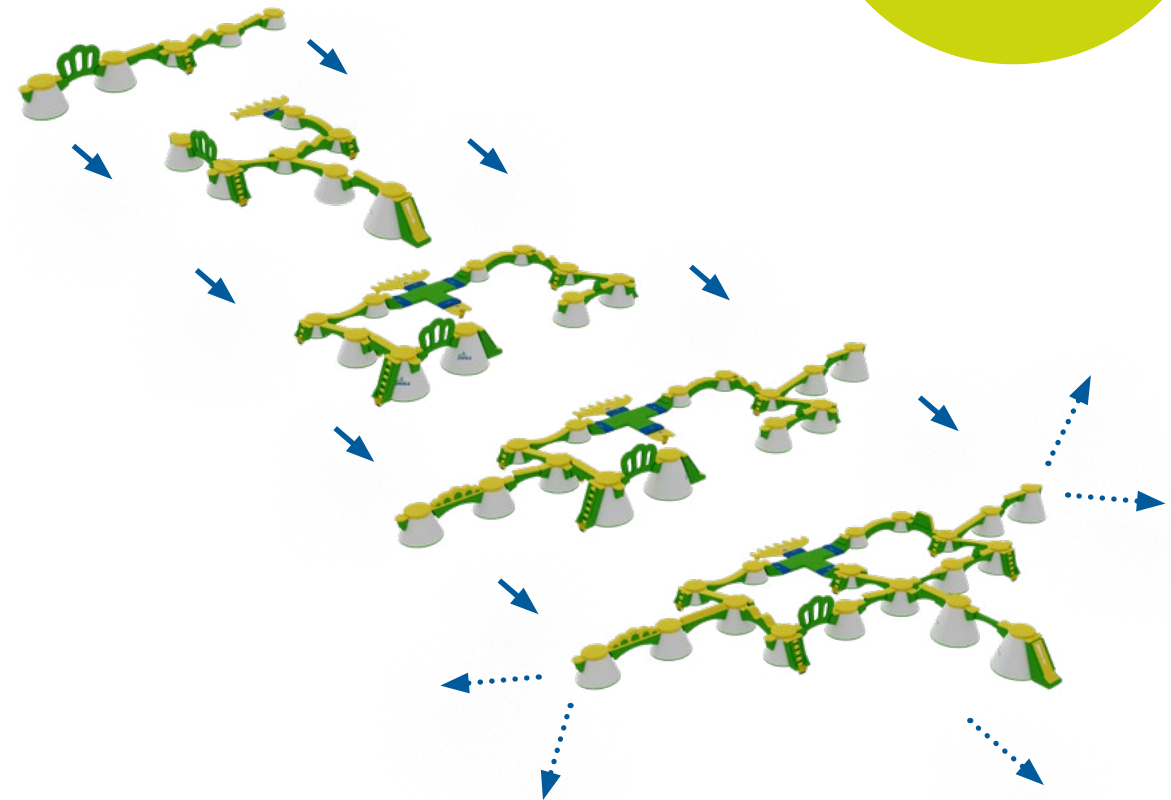

The ultimate visitor magnet

Wibit Peakz: THE highlight of the beach

It's big, it's bright and totally unique. Wibit Peakz definitely stands out in the water with its unusual silhouette. Anyone who discovers the water park from afar cannot help but wanting to experience it for themselves.

Wibit Peakz is the perfect addition to any existing Wibit SportsPark and can be linked via connecting elements. Due to the novel concept, the incentive to climb Wibit Peakz is enormous. A great reason for visitors to come back again!

Our courses can be continuously expanded, and fixed elements can be combined with each other as desired. The number, sequence and size of the elements as well as the level of difficulty can be easily changed. The park constantly attracts visitors thanks to its versatility and novelty. **And best of all: Wibit Peakz is suitable for open water, lakes and even pools!**