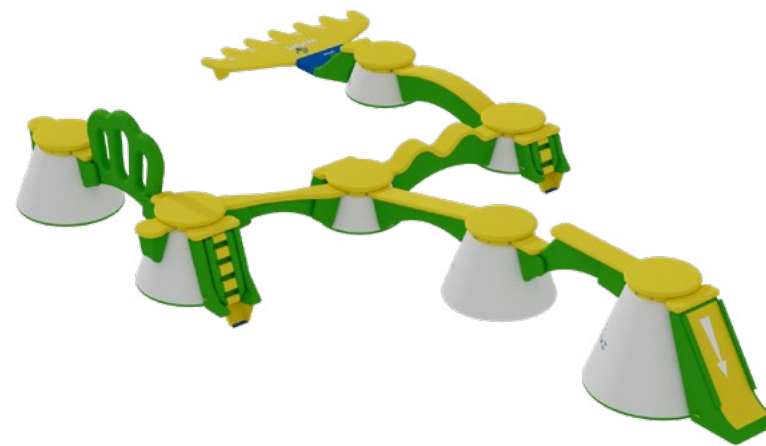

min. water depth

7'-10"
2,4 m

dimensions l x w x max. h

53'-2" x 82'-4" x 12'-6"
16,2 x 25,1 x 3,8 m