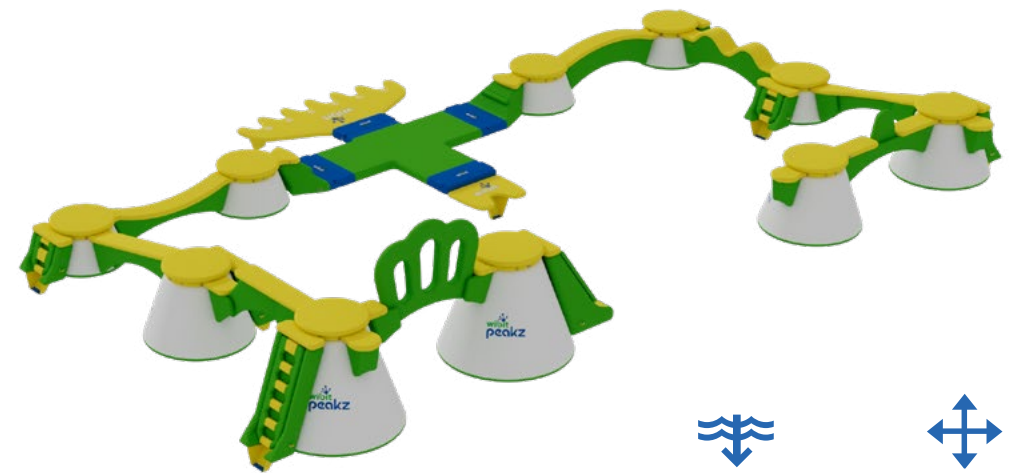

6'-7"

83'-8" x 44'-3" x 12'-6"

2 m

25,5 x 13,5 x 3,8 m

All courses can be expanded at any time

Wibit Peakz

7

Seven Wibit Peakz form a Wibit Peakz 7, an excellent combination of our water adventure for medium sized areas that can be added at any time. Fun and thrills for everyone!

Questions? We've got answers!

min. water depth

7'-10"
2,4 m

dimensions l x w x max. h

53'-2" x 82'-4" x 12'-6"
16,2 x 25,1 x 3,8 m

Next
Wubit Peakz
adventure

Wubit Peakz

10

10 Wubit Peakz for even more adventure and fun! The next challenge for all Wubit Peakz enthusiasts.

Questions? We've got answers!

min. water depth

7'-10"
2,4 m

dimensions l x w x max. h

90'-3" x 58'-5" x 15'-5"
27,5 x 17,8 x 4,7 m