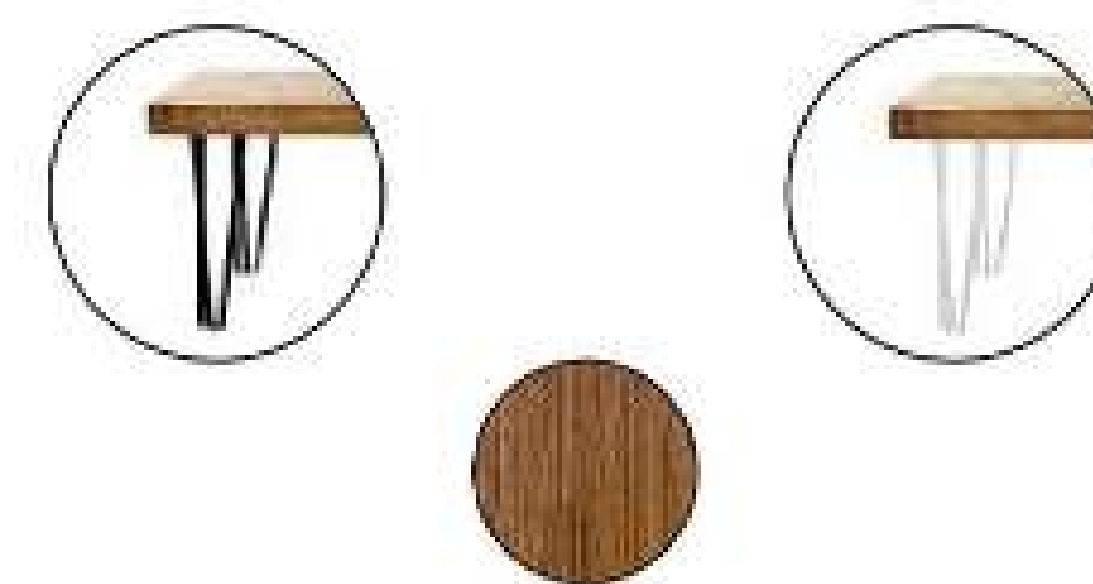

COFFEE TABLE

HAIRPIN BLACKWASH

Extra Small (Seats 2 - 4)

.7m x .7m x .5m

Small (Seats 4 - 6)

1.2m x .7m x .5m

Medium (Seats 6)

1.8m x .7m x .5m

Large (Seats 8 - 10)

2.4m x 1.05m x .5m

HAIRPIN TEAK

Extra Small (Seats 2 - 4)

.7m x .7m x .5m

Small (Seats 4 - 6)

1.2m x .7m x .5m

Medium (Seats 6)