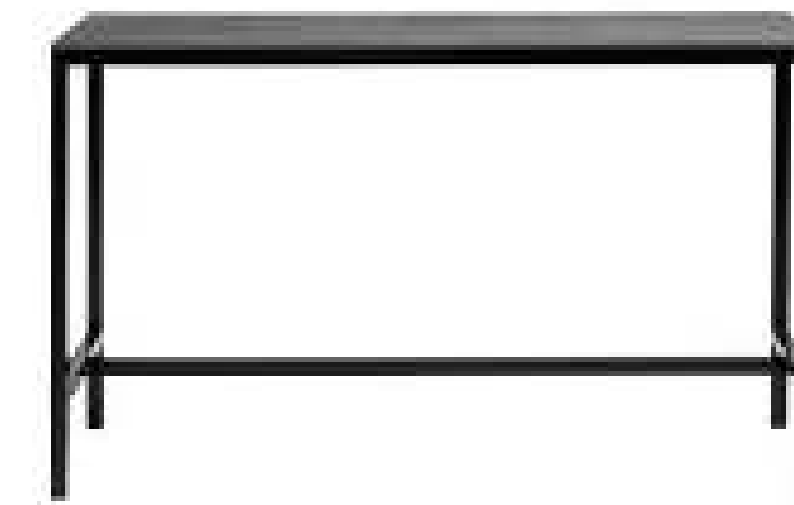

Rectangle Bench Bar
White
1.8m x .6m x 1.1m h

Rectangle Bench Bar
Black
1.8m x .6m x 1.1m h

Rectangle Bench Bar
White with Concrete Top
1.8m x .6m x 1.1m h

Rectangle Bench Bar
Black with Rustic Inlay
1.8m x .6m x 1.1m h

Rectangle Bench Bar
White with Rustic Inlay
1.8m x .6m x 1.1m h