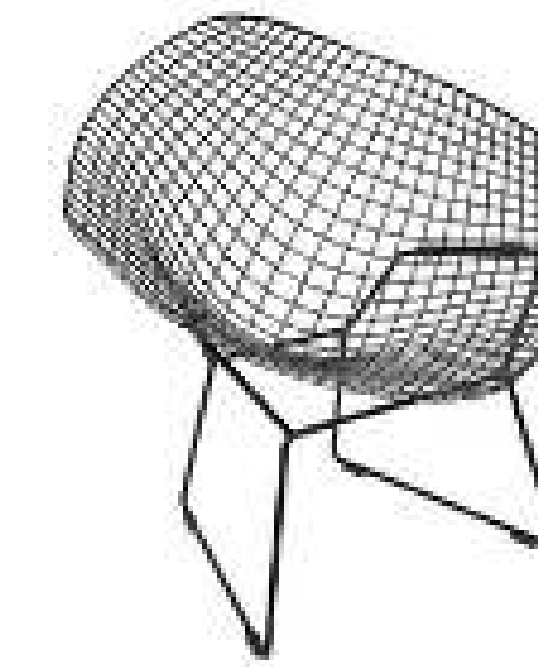

● Moroccan Rug
Blue/Green
2m x 3m

● Moroccan Rug
Multicolour
1.6m x 2.4m

● Moroccan Rug
White/Blue
1.6m x 2.3m

● Moroccan Rug
Assorted colours & patterns
1.6m x 1.2m

● Moroccan Rug
Assorted colours & patterns
1.3m x 1.9m

● Jute Rug
Sand
1.6m x 2.3m

● Jute Rug
Sand
2m x 3m

Elwood Armchair
● Grey
.8m x .9m x .8m h

Chesterfield Armchair
● Brown Leather
74cm h

Bordeaux Armchair
● Taupe
95cm h

Industrial Lounge Chair
● Yellow
0.8m x .5m x .85m h