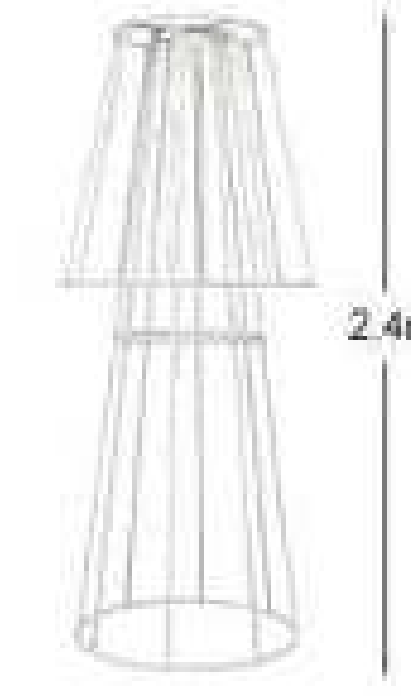

● Wire Lamp
White
2.4m h