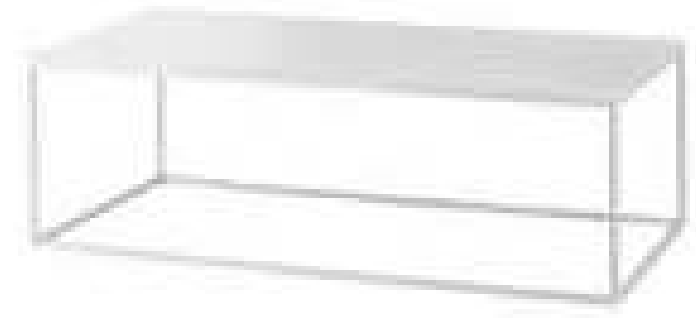

Elwood Coffee Table
● White with White Top
1.2m x .6m x .45m h