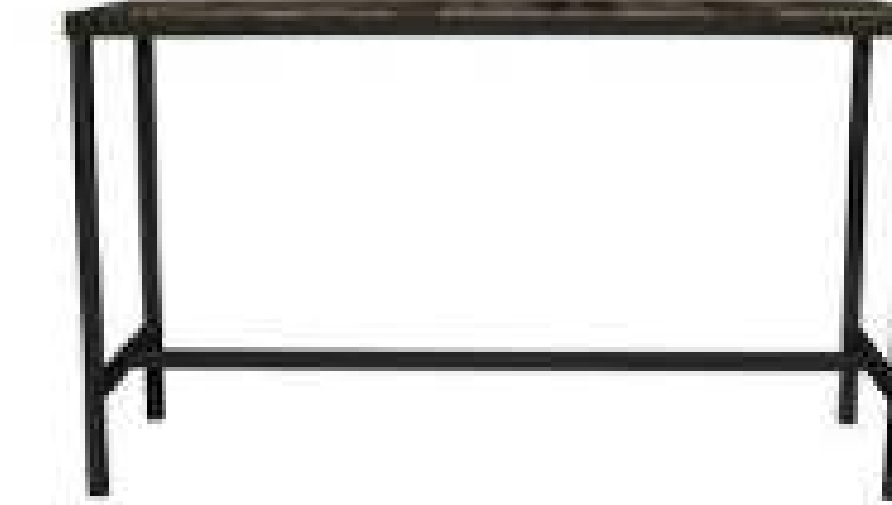

Rectangle Bench Bar
White
1.8m x .6m x 1.1m h

Rectangle Bench Bar
Black
1.8m x .6m x 1.1m h

Rectangle Bench Bar
White with Concrete Top
1.8m x .6m x 1.1m h

Rectangle Bench Bar
Black with Concrete Top
1.8m x .6m x 1.1m h