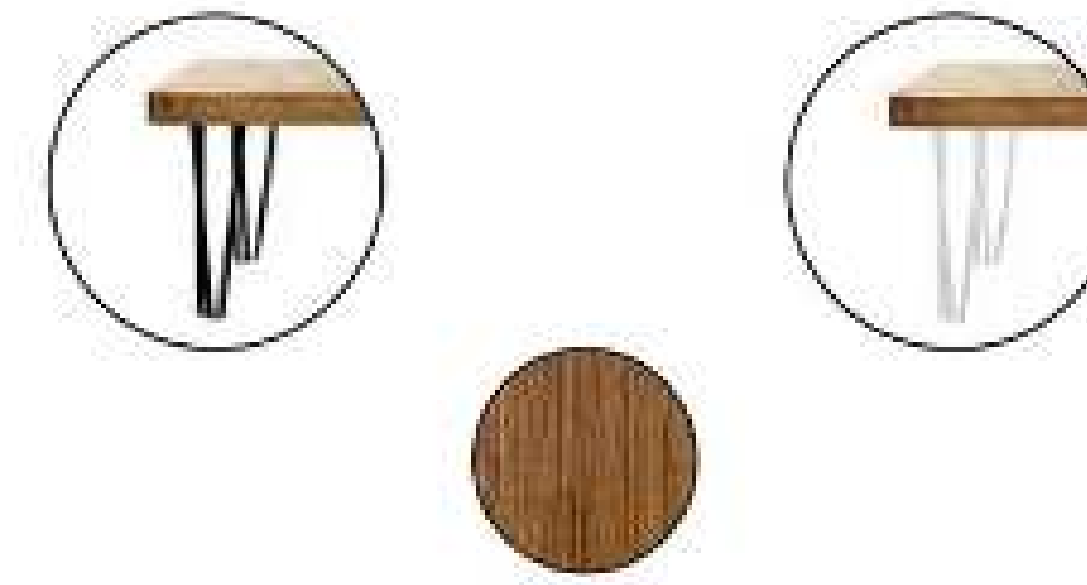

HAIRPIN BLACKWASH

Extra Small (Seats 2 - 4)

.7m x .7m x .75m h

Small (Seats 4 - 6)

1.2m x .7m x .75m h

Medium (Seats 6)

1.8m x .7m x .75m h

Large (Seats 8 - 10)

2.4m x 1.05m x .75m h

HAIRPIN TEAK

Extra Small (Seats 2 - 4)

.7m x .7m x .75m h

Small (Seats 4 - 6)

1.2m x .7m x .75m h

Medium (Seats 6)

1.8m x .7m x .75m h