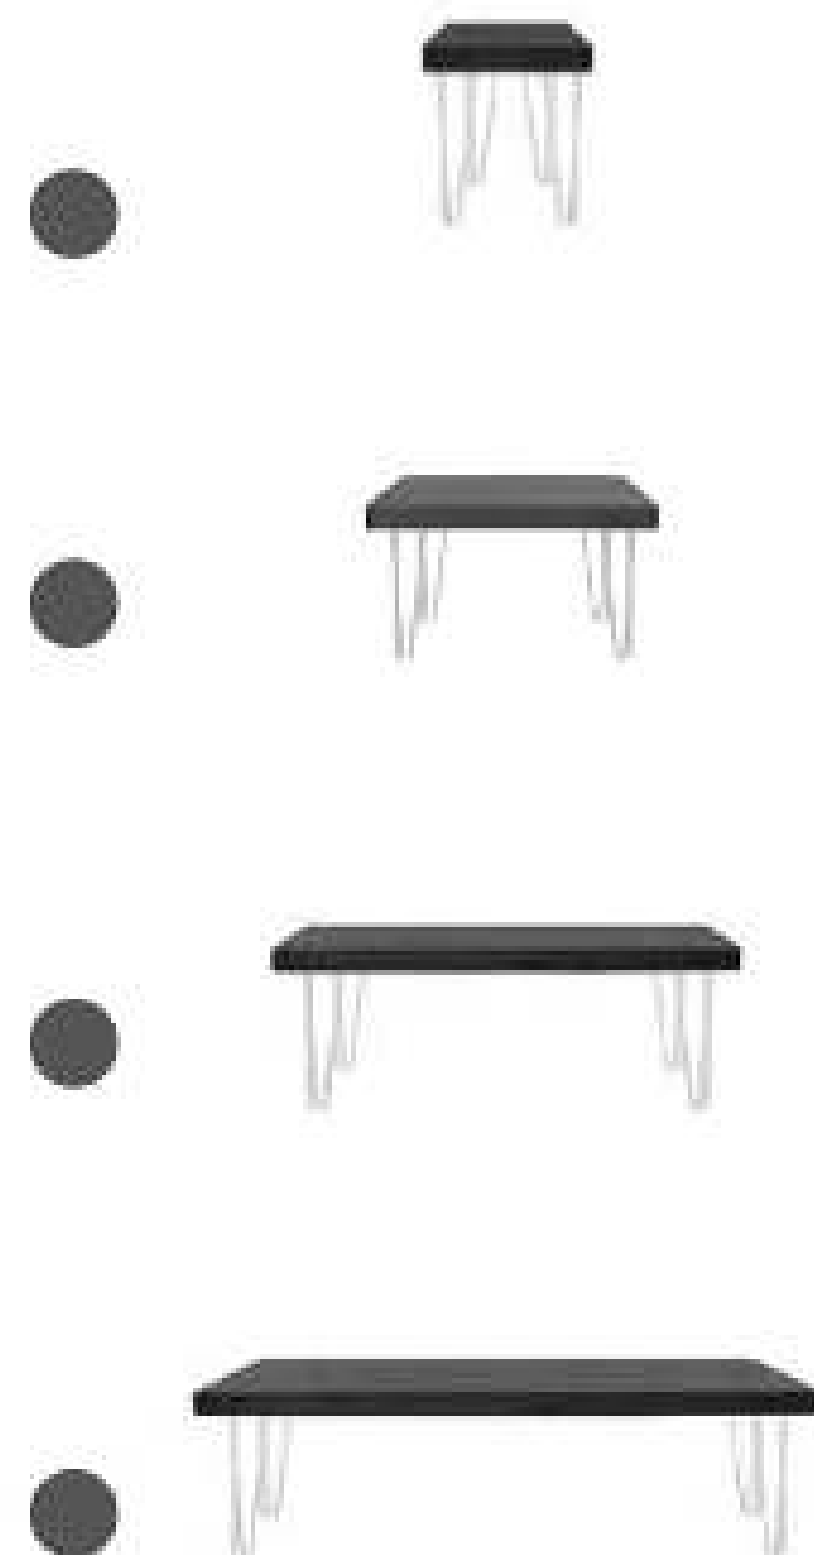

COFFEE TABLE

Extra Small (Seats 2 - 4)

.7m x .7m x .5m

Small (Seats 4 - 6)

1.2m x .7m x .5m

Medium (Seats 6)

1.8m x .7m x .5m

Large (Seats 8 - 10)

2.4m x 1.05m x .5m

Extra Small (Seats 2 - 4)

.7m x .7m x .5m

Small (Seats 4 - 6)

1.2m x .7m x .5m

Medium (Seats 6)

1.8m x .7m x .5m

Large (Seats 8 - 10)

2.4m x 1.05m x .5m

Extra Small (Seats 2 - 4)

.7m x .7m x .5m

Small (Seats 4 - 6)

1.2m x .7m x .5m

Medium (Seats 6)

1.8m x .7m x .5m

Large (Seats 8 - 10)

2.4m x 1.05m x .5m