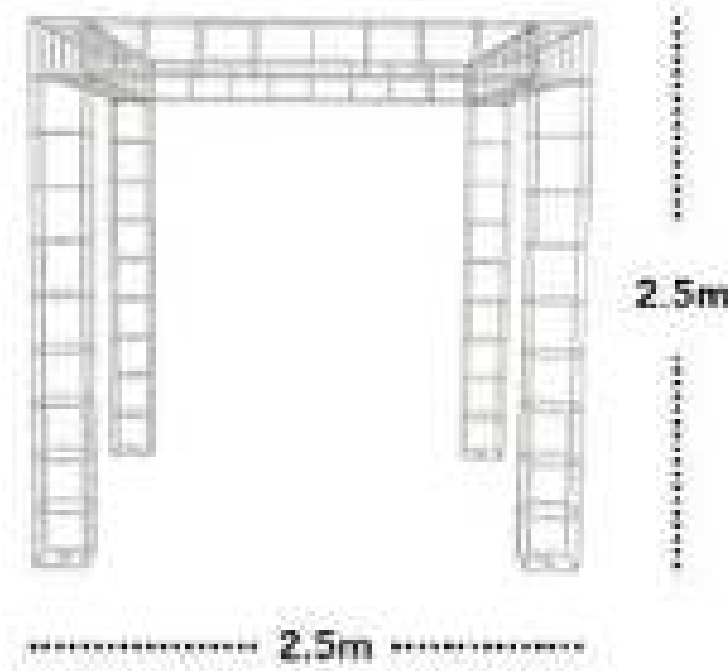

Wire Pergola
● White, Square
2.5m x 2.5m h