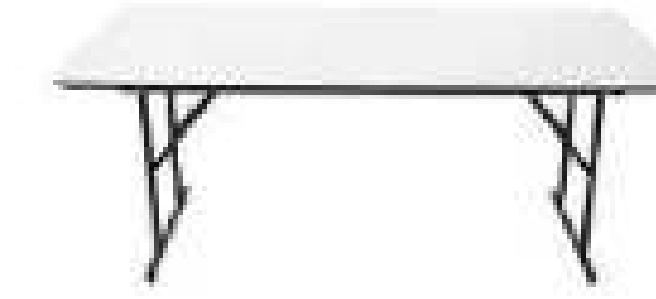

Chocolate Bar Table
0.8m x 1.1m h

Sorrento Bar Table
White
0.7m x .7m x 1.1m h

Banquet 1.2m
● Seats 4 - 8
1.2m x 1.2m x 0.75m h

Round 1.8m
● Seats 10 - 12
1.8m x 1.8m x 0.75m h

Rectangle 1.8m
● Seats 6 - 8
1.83m x 0.76m x 0.75m h