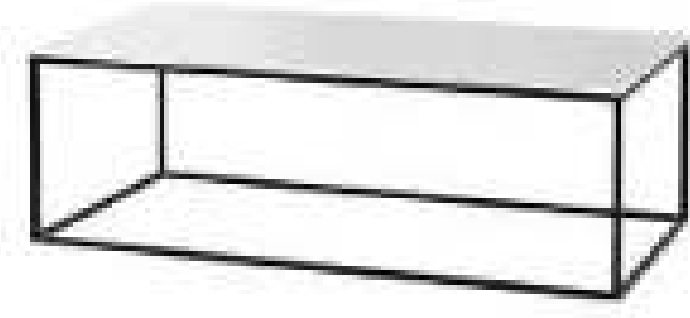

Medium (Seats 6)

1.8m x .7m x .5m

Large (Seats 8 - 10)

2.4m x 1.05m x .5m

Elwood Coffee Table
 ● White with White Top
 1.2m x .6m x .45m h

Elwood Coffee Table
 ● Black with Black Top
 1.2m x .6m x .45m h

Elwood Coffee Table
 ● Black with White Top
 1.2m x .6m x .45m h