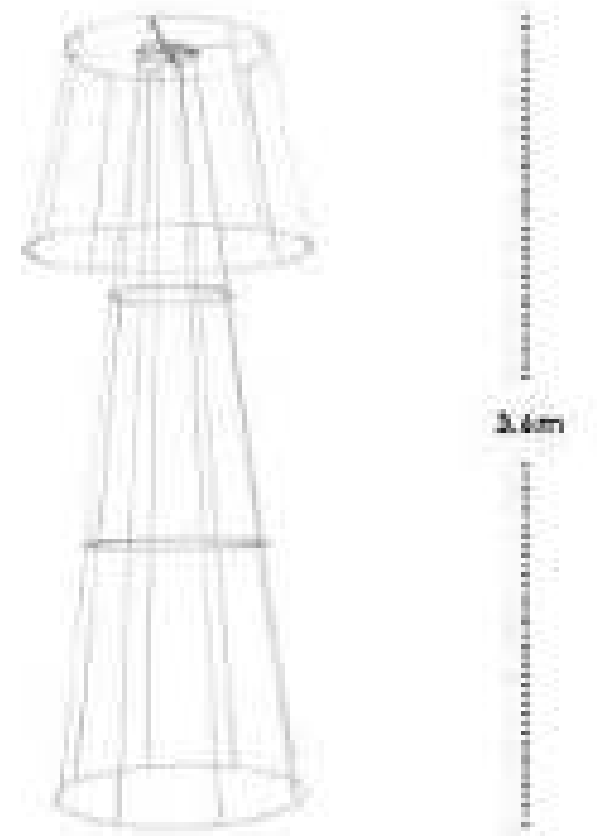

Tablecloth Square
Black
210cm x 210cm

● Wire Lamp
White
3.6m h