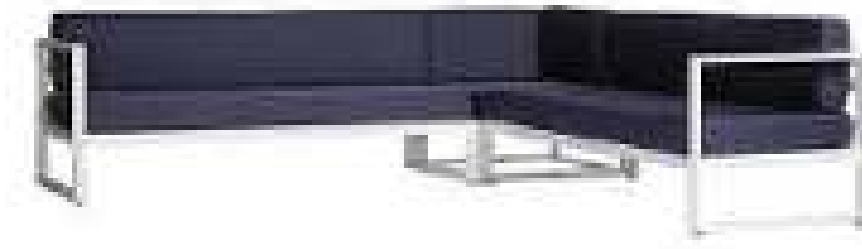

Paris Cafe Bar Stool
Cream

Bordeaux / Dior Bar Stool
Taupe
72cmh

Scandi Natural Bar Stool
White
75cm h

Windsor Bar Stool
Charcoal
70cm h

Sorrento Island Lounge
● Grey
3m x 3m x 1.2m h

Sorrento Island Lounge
● Navy
3m x 3m x 1.2m h