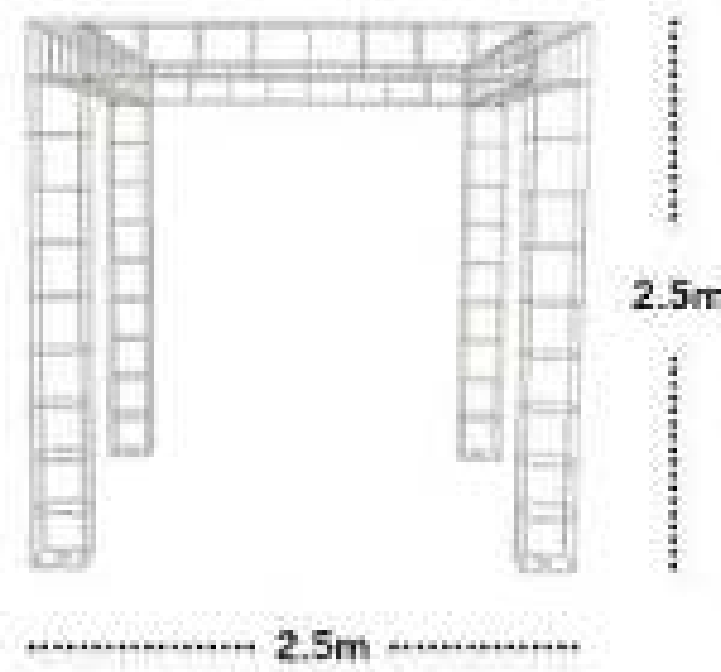

Wire Pergola
● White, Square
2.5m x 2.5m h