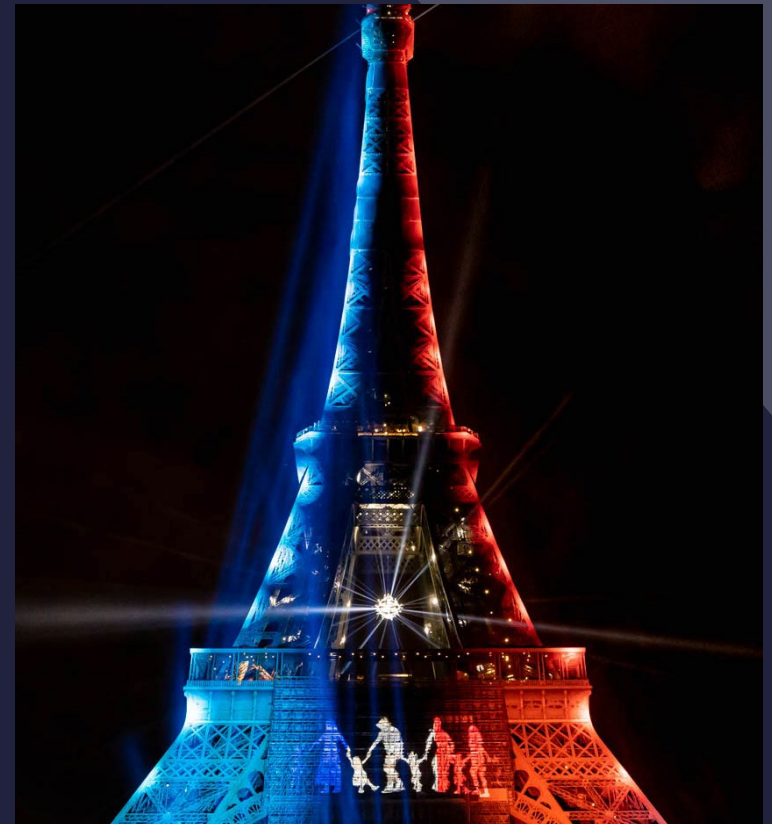

FRENCH NATIONAL DAY AT EIFFEL TOWER FOR GROUPE F, FRANCE 2020

Full light, video and laser support and design for the national day celebrations taking place in Paris at the Eiffel Tower. Show Direction and pyrotechnical design by Christophe Berthonneau.