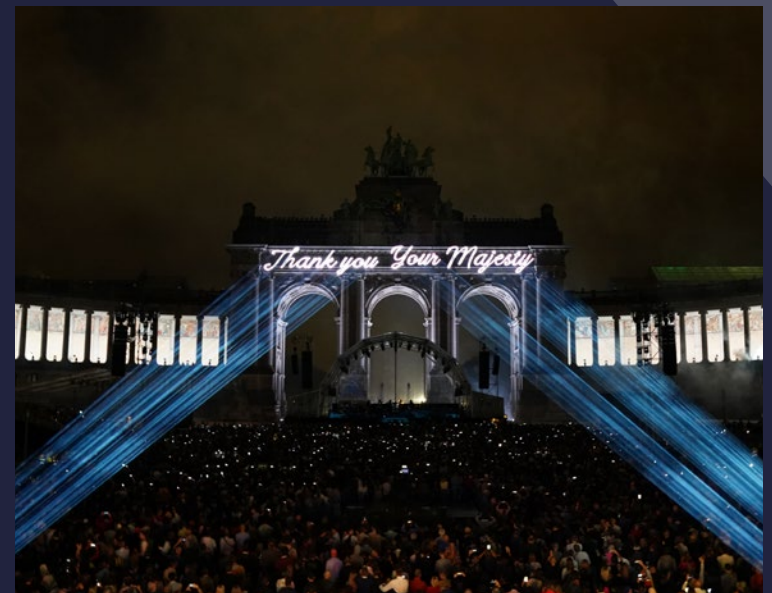

LSE was awarded in 2022 two Guinness Book World Records during the Noor Festival in Riyadh : the largest laser show (area covered) and the longest distance covered by a laser light show.

SOME REFERENCES

BELGIAN NATIONAL DAY 2023

Full LSE production in the frame of the Belgian National Day and the 10 years of reign of King Philippe in the iconic Cinquantenaire in Brussels.
More than 200 moving heads, 60 fixtures of architectural lighting and 50 high power laser projectors were used to turn this place into a mesmerizing environment.