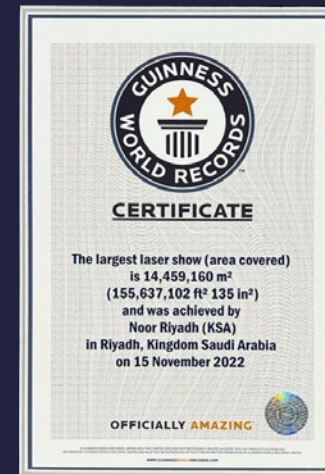

LSE was awarded in 2022 two Guinness Book World Records during the Noor Festival in Riyadh : the largest laser show (area covered) and the longest distance covered by a laser light show.

SOME REFERENCES