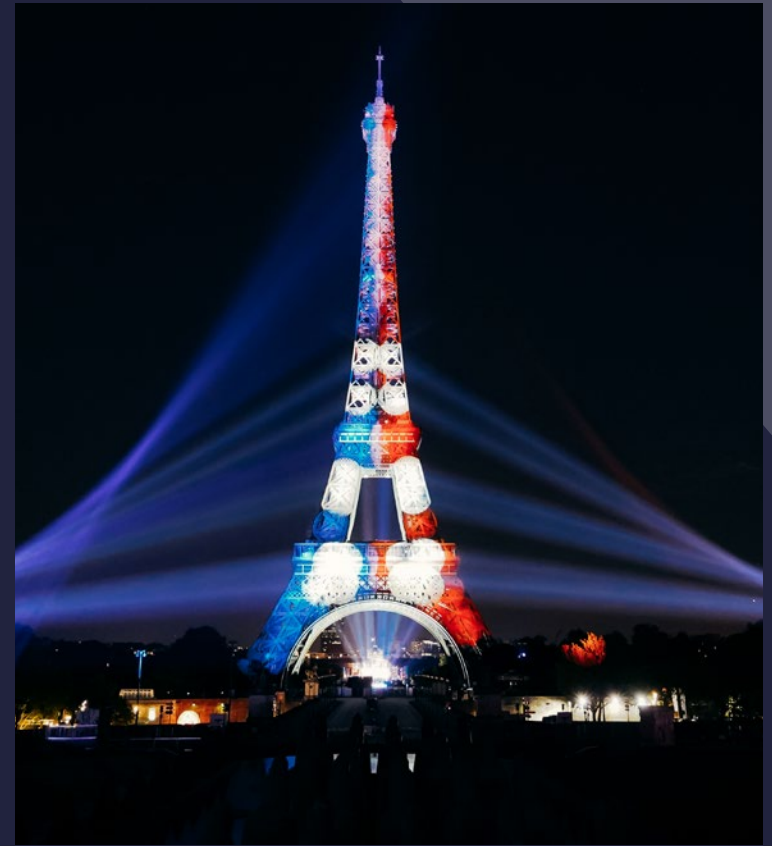

FRENCH NATIONAL DAY AT EIFFEL TOWER FOR GROUPE F, FRANCE 2023

For the third time, LSE was appointed by Groupe F to assist them with the light and laser design, programming and installation for the French National Day taking place on the Eiffel Tower in Paris on the 14th of July.

Show Direction and pyrotechnical design by Christophe Berthonneau