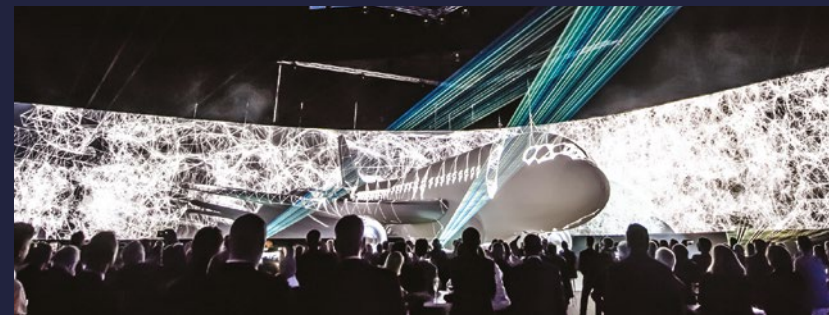

ASCO 60th ANNIVERSARY, BELGIUM

Production of the full event of the 60th Anniversary of the company Asco. LSE took care of the whole light and sound setup.

The icing on the cake took place during the reveal of the airplane parts designed and produced by Asco. On that occasion, we set up a video mapping on a 70m long projection screen preceded by an inflatable real size airplane.

The mapping was of course accompanied with laser and light effects to enhance the whole experience.