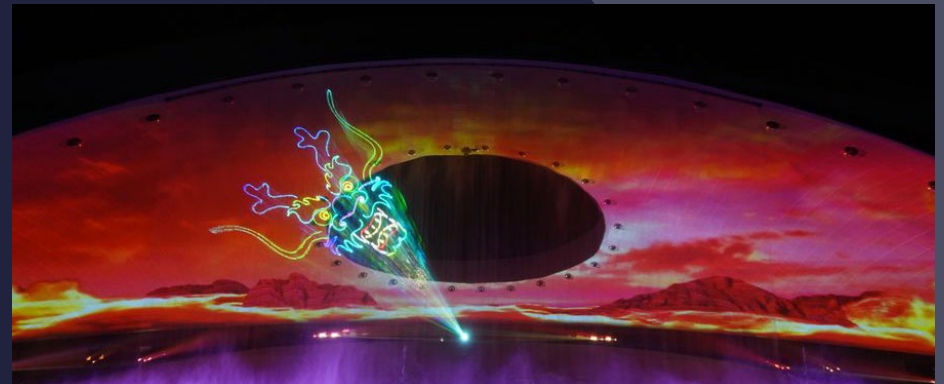

THE LEGEND OF PAN GU FOR ECA2, CHINA 2019

Full laser installation in this dazzling experience of spectacular combined effects, both indoor and outdoor, cutting-edge architecture and custom technology meet China's ancient storytelling tradition.

« The Legend of Pangu » is built at the historic cross-roads between East and West, where the Silk Road once brought intrepid travelers from afar.