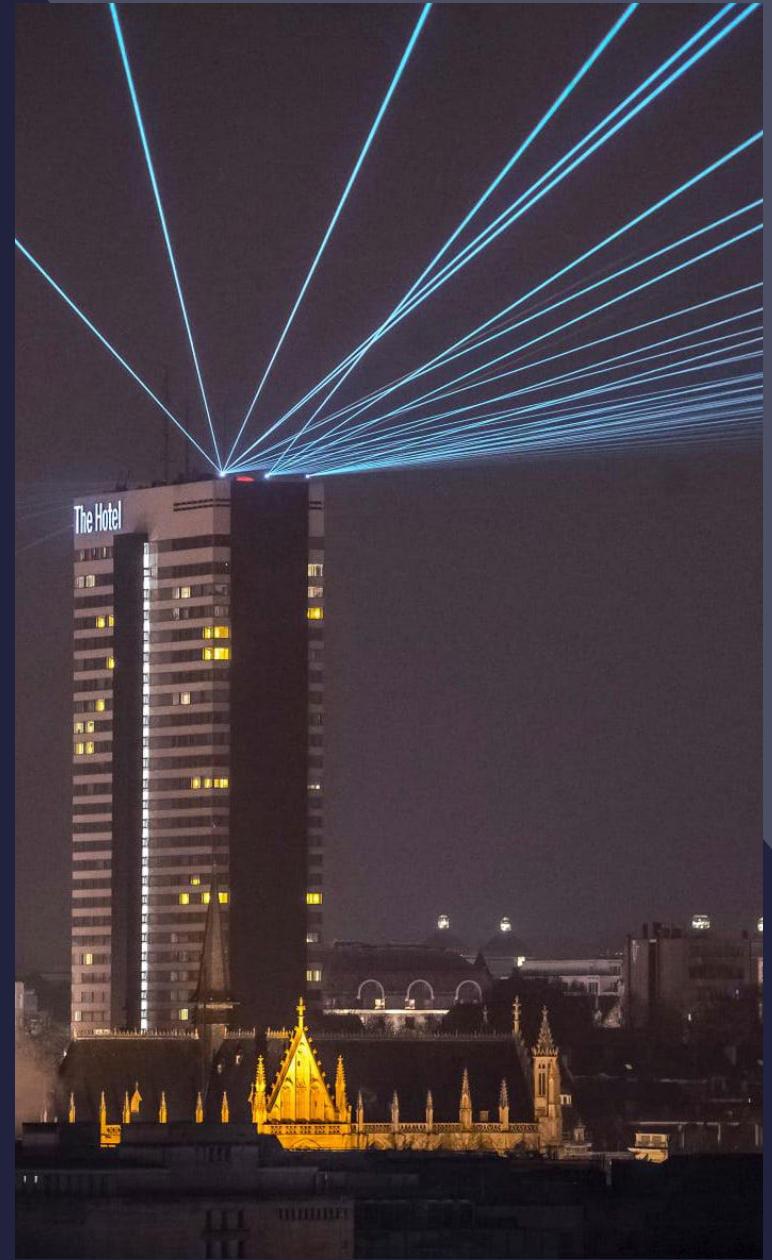

NEW YEAR'S EVE SHOW BRUSSELS, BELGIUM

The city of Brussels entrusted us with the setup and programming of over 25 laser projectors to create a laser web interconnecting major buildings throughout the whole city in the frame of the New Year's Eve Celebrations.