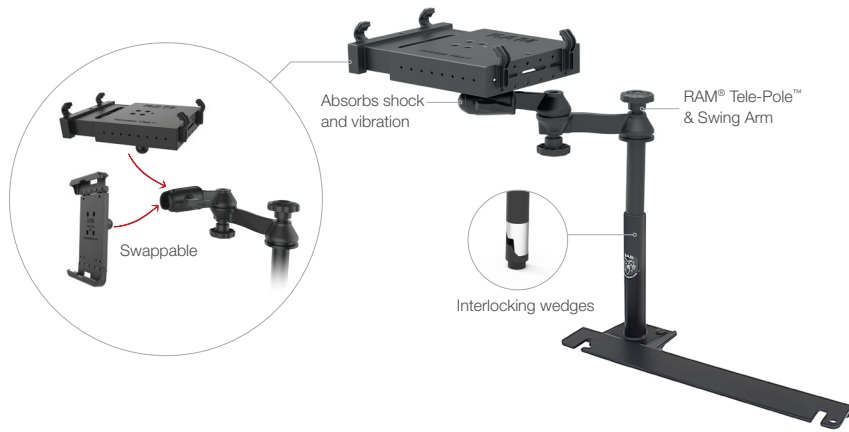

# PUBLIC SAFETY

Law enforcement, first responders, and other public safety professionals rely on RAM® Mounts everyday to ensure laptops, radios, tablets, police consoles, and more are ready at a moment's notice. Rugged and durable RAM® ball and socket mounting systems absorb shock and vibration, keeping equipment stable while also helping to protect and extend the life of devices. And with complete charging solutions—from powered cradles to the GDS® Ecosystem™—RAM® is always ready to serve.

## FIRE & EMS SOLUTIONS

Universal RAM® No-Drill™ Vehicle Floor Mounts

Universal Drill-Down Vehicle Floor Mounts

Universal Drill-Down Vehicle Wall Mounts with RAM® Tele-Pole™

Universal Drill-Down Vehicle Wall Mounts

### RAM® NO-DRILL™ LAPTOP MOUNTS