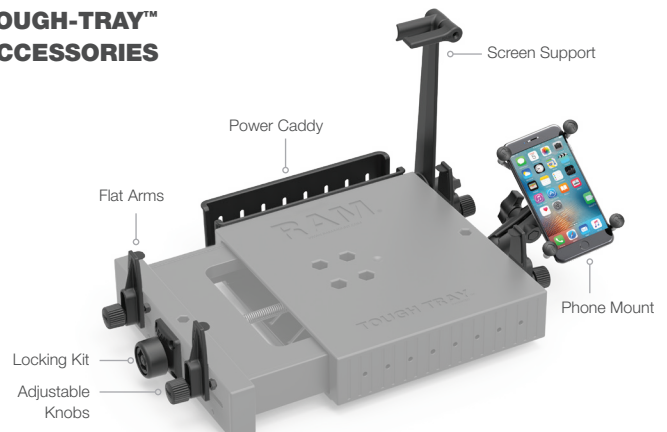

RAM® TOUGH-TRAY™ ACCESSORIES

Screen Support

Power Caddy

Flat Arms

Phone Mount

Locking Kit

Adjustable Knobs