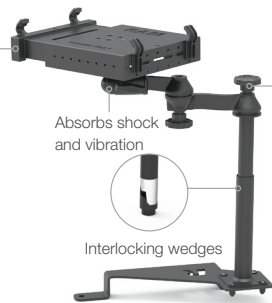

RAM® NO-DRILL™ LAPTOP MOUNTS

Swappable

RAM® Tele-Pole™ & Swing Arm

Absorbs shock and vibration

Interlocking wedges

'17-20 Ford F-Series + More

'14-19 Chevy Silverado + More

'97-16 Ford F-250 - F750 + More

'19-20 RAM 1500 Trucks

Universal RAM® No-Drill™

PUBLIC TRANSIT SOLUTIONS

RAM® Tele-Pole™ & Swing Arm Mounts

Double Ball & Socket Mounts

Heavy Duty Monitor Mounts

IntelliSkin® with GDS® Technology™

RAM® NO-DRILL™ MOUNT ACCESSORIES