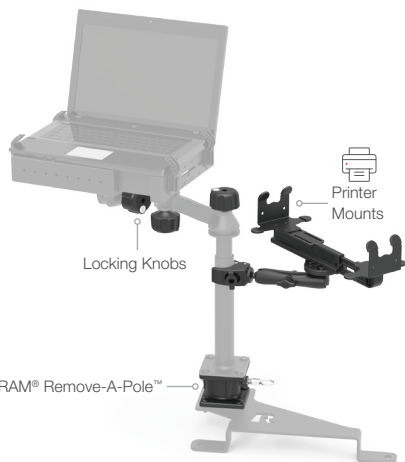

'19-20 RAM 1500 Trucks

Universal RAM® No-Drill™

PUBLIC TRANSIT SOLUTIONS

RAM® Tele-Pole™ & Swing Arm Mounts

Double Ball & Socket Mounts

Heavy Duty Monitor Mounts

IntelliSkin® with GDS® Technology™

RAM® NO-DRILL™ MOUNT ACCESSORIES

Printer Mounts

Locking Knobs

RAM® Remove-A-Pole™

RAM® TOUGH-TRAY™ ACCESSORIES

Screen Support

Power Caddy

Flat Arms

Phone Mount