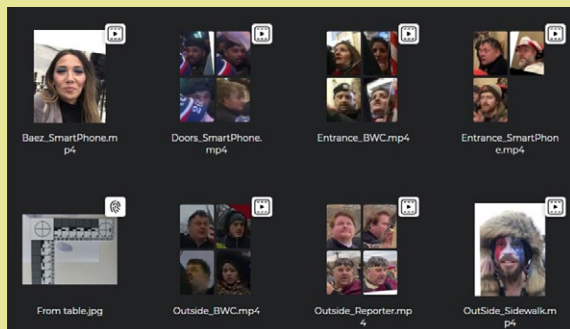

Criminal Case Management

Innovatrics ABIS for criminal investigation helps keep evidence grouped into cases and be organized.

- Personal biometric information: fingerprints, latent prints, face photo, or video sequences
- Non-biometric information: SMT (scars, marks, tattoos), face characteristics, body characteristics, or other images related to the case
- Each piece of evidence has further details of information customizable according to the local legal framework
- Information about evidence upload, metadata, personal characteristics, history of performed biometric identifications and hits
- Reveals connections between different unresolved cases