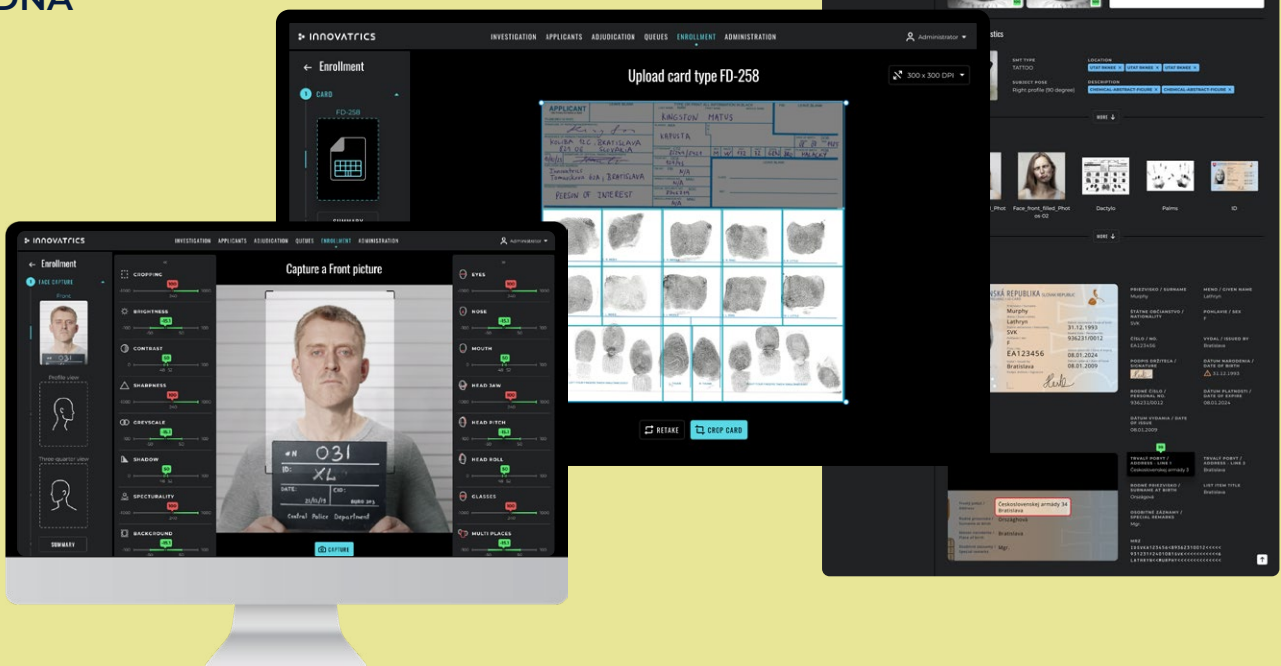

### EVIDENCE

- ✓ Latent prints
- ✓ Video Evidence
- ✓ DNA
- ✓ Other

## Complete Solution for Criminal Investigation

Innovatrics' standard-compliant and high-performance automated biometric identification software enables the quick and accurate search for a match in a database of millions of fingerprint, face, or iris records in a fraction of a second.

# Criminal Suspect Booking

Innovatrics ABIS for criminal investigation provides a step-by-step guide to law enforcement agents through criminal suspect booking.

- Support for a wide range of biometric devices and scanners
- Enrollment application for web browsers or Android devices
- Evaluation of the quality of collected biometric data (ICAO, NFIQ, etc.) in real time

Suspect profile includes:

- Rolled fingerprints
- Palmprints
- Face
- Iris
- SMT (scars, marks, tattoos)
- Demographic data
- DNA