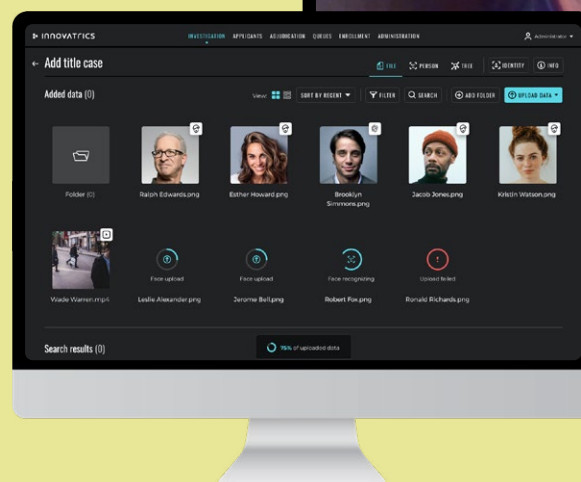

Criminal Case Management

Innovatrics ABIS for criminal investigation helps keep evidence grouped into cases and be organized.

- Personal biometric information: fingerprints, latent prints, face photo, or video sequences
- Non-biometric information: SMT (scars, marks, tattoos), face characteristics, body characteristics, or other images related to the case
- Each piece of evidence has further details of information customizable according to the local legal framework
- Information about evidence upload, metadata, personal characteristics, history of performed biometric identifications and hits
- Reveals connections between different unresolved cases