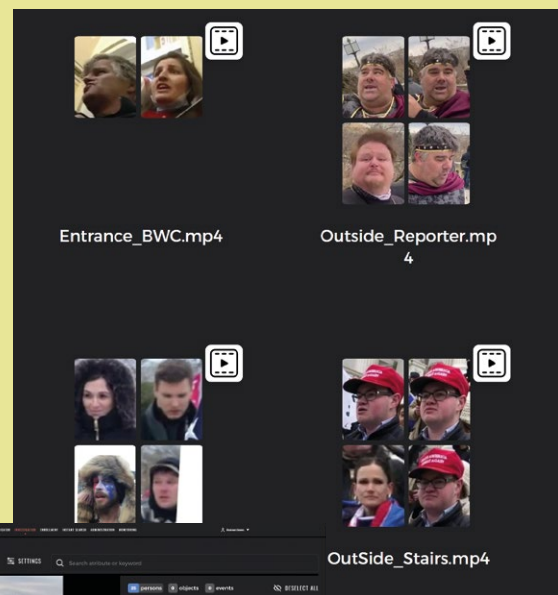

Face-in-Video Identification

Accelerate post-event investigations based on facial biometrics with faster than real-time face-in-video identification in the adjudicator.

- Video Management System for Criminal Investigation
- Up to 25 times faster than the actual length of an uploaded video
- Automatic video annotations
- Identification against the database of previously enrolled identities
- Manual annotations of objects and events in the videos