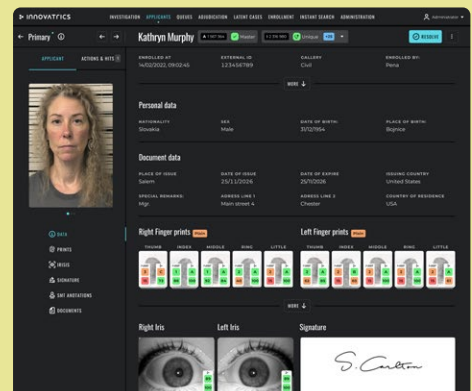

### EVIDENCE

- ✓ Latent prints
- ✓ Video Evidence
- ✓ DNA
- ✓ Other

## Complete Solution for Criminal Investigation

Innovatrics' standard-compliant and high-performance automated biometric identification software enables the quick and accurate search for a match in a database of millions of fingerprint, face, or iris records in a fraction of a second.

# Criminal Suspect Booking

Innovatrics ABIS for criminal investigation provides a step-by-step guide to law enforcement agents through criminal suspect booking.

- Support for a wide range of biometric devices and scanners
- Enrollment application for web browsers or Android devices
- Evaluation of the quality of collected biometric data (ICAO, NFIQ, etc.) in real time

Suspect profile includes:

- Rolled fingerprints
- Palmprints
- Face
- Iris
- SMT (scars, marks, tattoos)
- Demographic data
- DNA