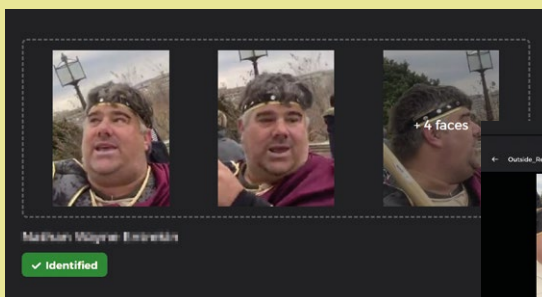

# Suspect Identification: Latent prints

Innovatrics fingerprint matching supports latent-to-plain, latent-to-rolled, latent-to-palm and latent-to-latent matching modes. The uncovered candidates can be displayed in the adjudicator.

- Latent & Palm Print Matching
- Side-by-side comparison tool
- Adjustable parameters of the search for a given use case (Speed, Threshold, Rotation, Number of Candidates)
- List of candidates from the reference database ordered by identification score
- Visual Audit for Expert Adjudication

# Face-in-Video Identification

Accelerate post-event investigations based on facial biometrics with faster than real-time face-in-video identification in the adjudicator.

- Video Management System for Criminal Investigation
- Up to 25 times faster than the actual length of an uploaded video
- Automatic video annotations
- Identification against the database of previously enrolled identities
- Manual annotations of objects and events in the videos