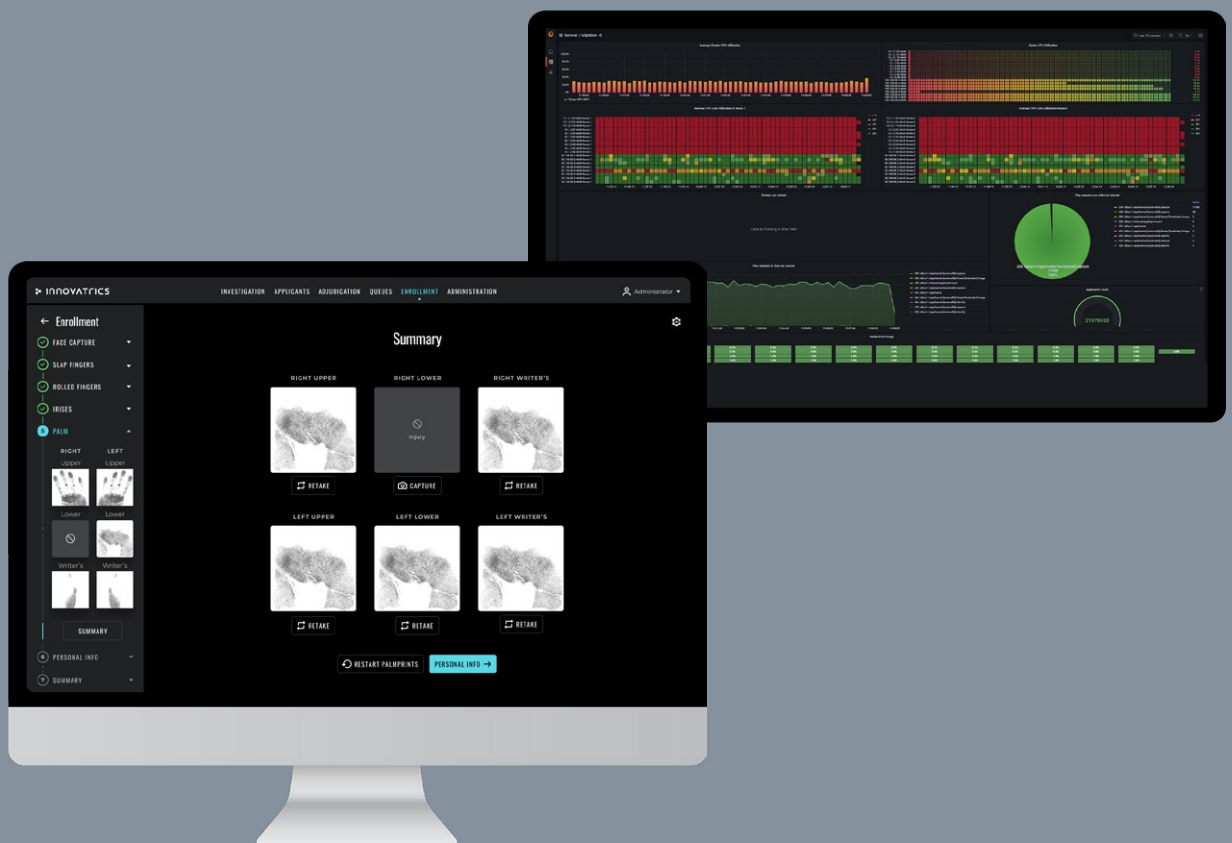

## Liveness

iBeta Presentation Attack Detection  
Conformance Level 1&2

**iBeta**

## Aadhaar ecosystem

Certification  
STQC

# Intuitive User Interface

Our ABIS has a browser-based user interface for biometric evidence analysis, identification, case management, system monitoring, and administration.

The operator or forensic expert can review biometric enrollment data, perform side by side analysis of probe and candidate, and apply a decision logic according to the workflow.

Our ABIS system administration interface makes it easy for admins to set up biometric identity system rules and thresholds, enrollment options, workflows, users, etc.

The system also allows for the monitoring of any activity using audit logs and action tracking.