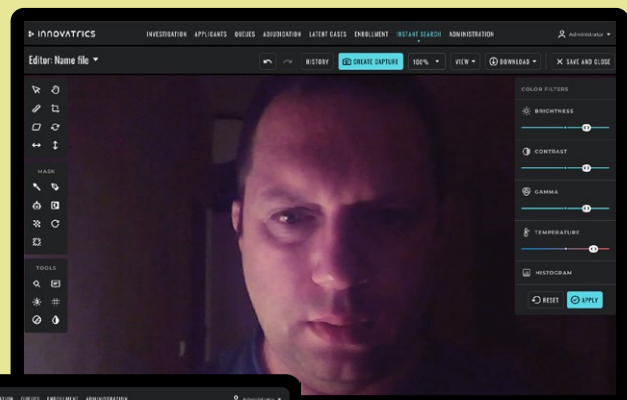

Criminal Case Management

Innovatrics ABIS for criminal investigation helps keep evidence grouped into cases and be organized.

- Personal biometric information: fingerprints, latent prints, face photo, or video sequences
- Non-biometric information: SMT (scars, marks, tattoos), face characteristics, body characteristics, or other images related to the case
- Each piece of evidence has further details of information customizable according to the local legal framework
- Information about evidence upload, metadata, personal characteristics, history of performed biometric identifications and hits
- Reveals connections between different unresolved cases