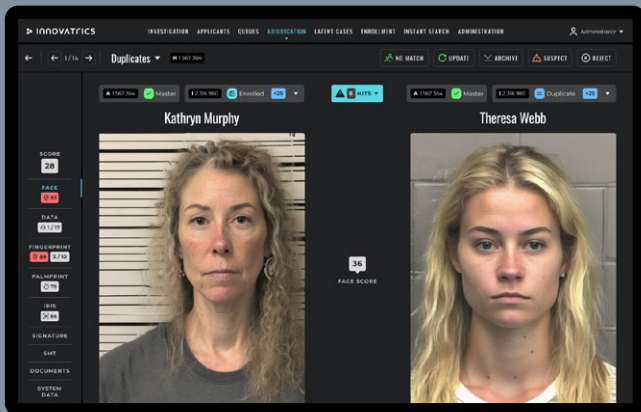

Intuitive User Interface

Our ABIS has a browser-based user interface for biometric evidence analysis, identification, case management, system monitoring, and administration.

The operator or forensic expert can review biometric enrollment data, perform side by side analysis of probe and candidate, and apply a decision logic according to the workflow.

Our ABIS system administration interface makes it easy for admins to set up biometric identity system rules and thresholds, enrollment options, workflows, users, etc.

The system also allows for the monitoring of any activity using audit logs and action tracking.