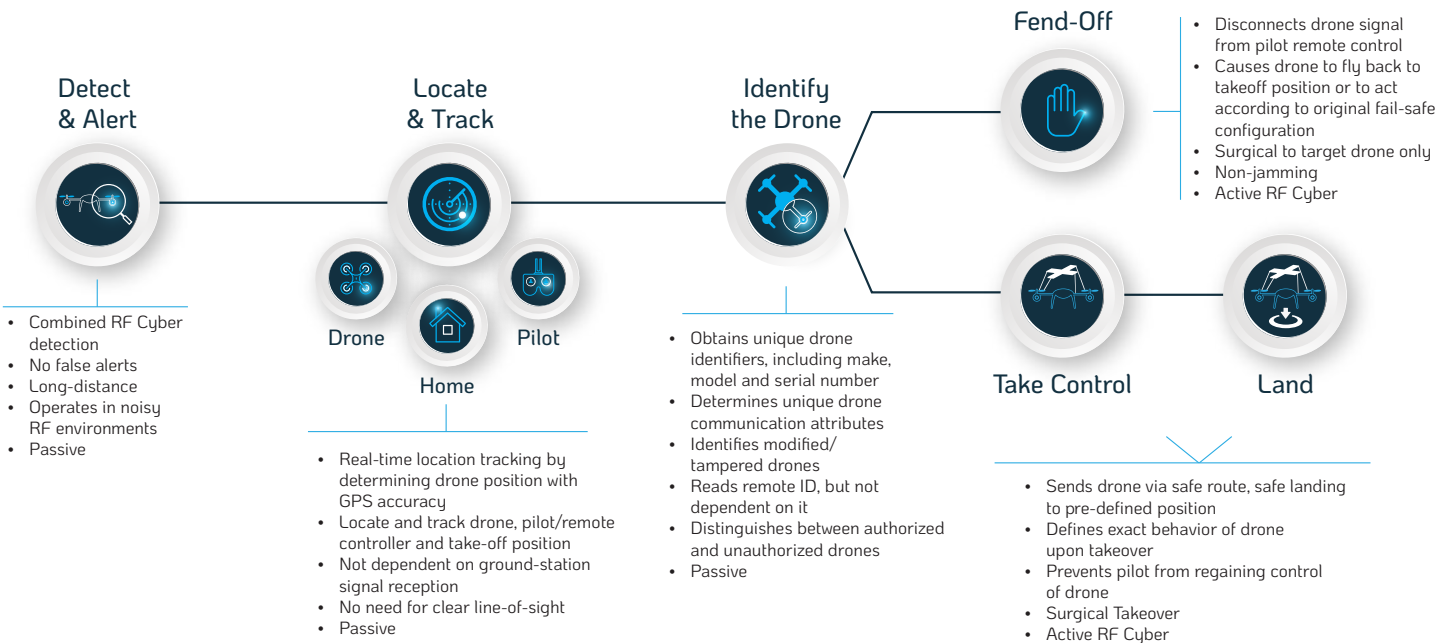

FULL CYBER CAPABILITIES IN A PORTABLE, ON-THE-MOVE SOLUTION